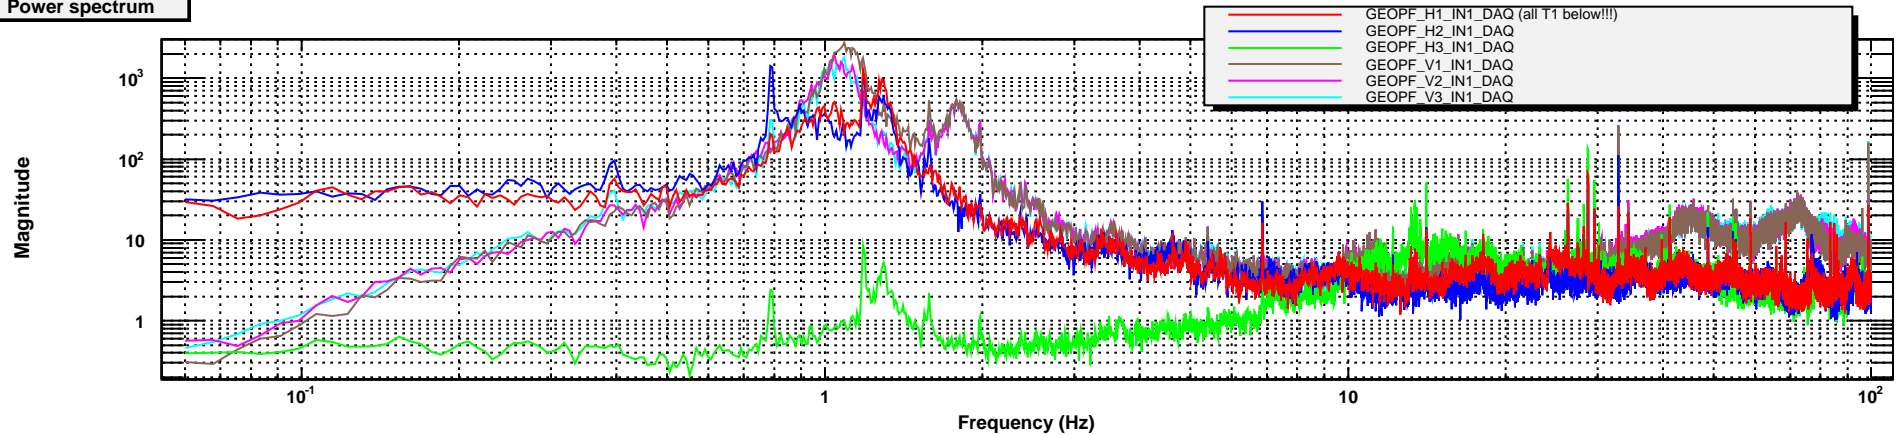

Power spectrum

*T0=24/06/2010 20:23:16

*Avg=1

BW=0.0117187

Power spectrum

T0=24/06/2010 20:23:16

Avg=1

BW=0.0117187