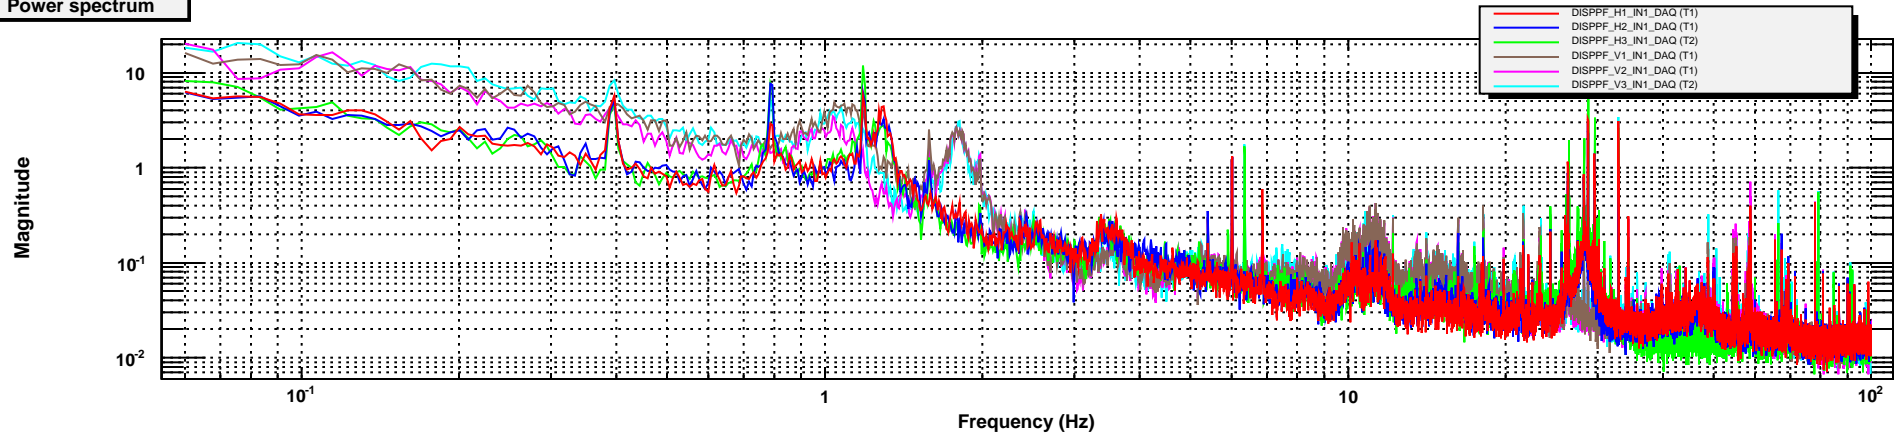

Power spectrum

*T0=24/06/2010 20:23:16

*Avg=1

BW=0.0117187

Power spectrum

T0=24/06/2010 20:23:16

Avg=1

BW=0.0117187