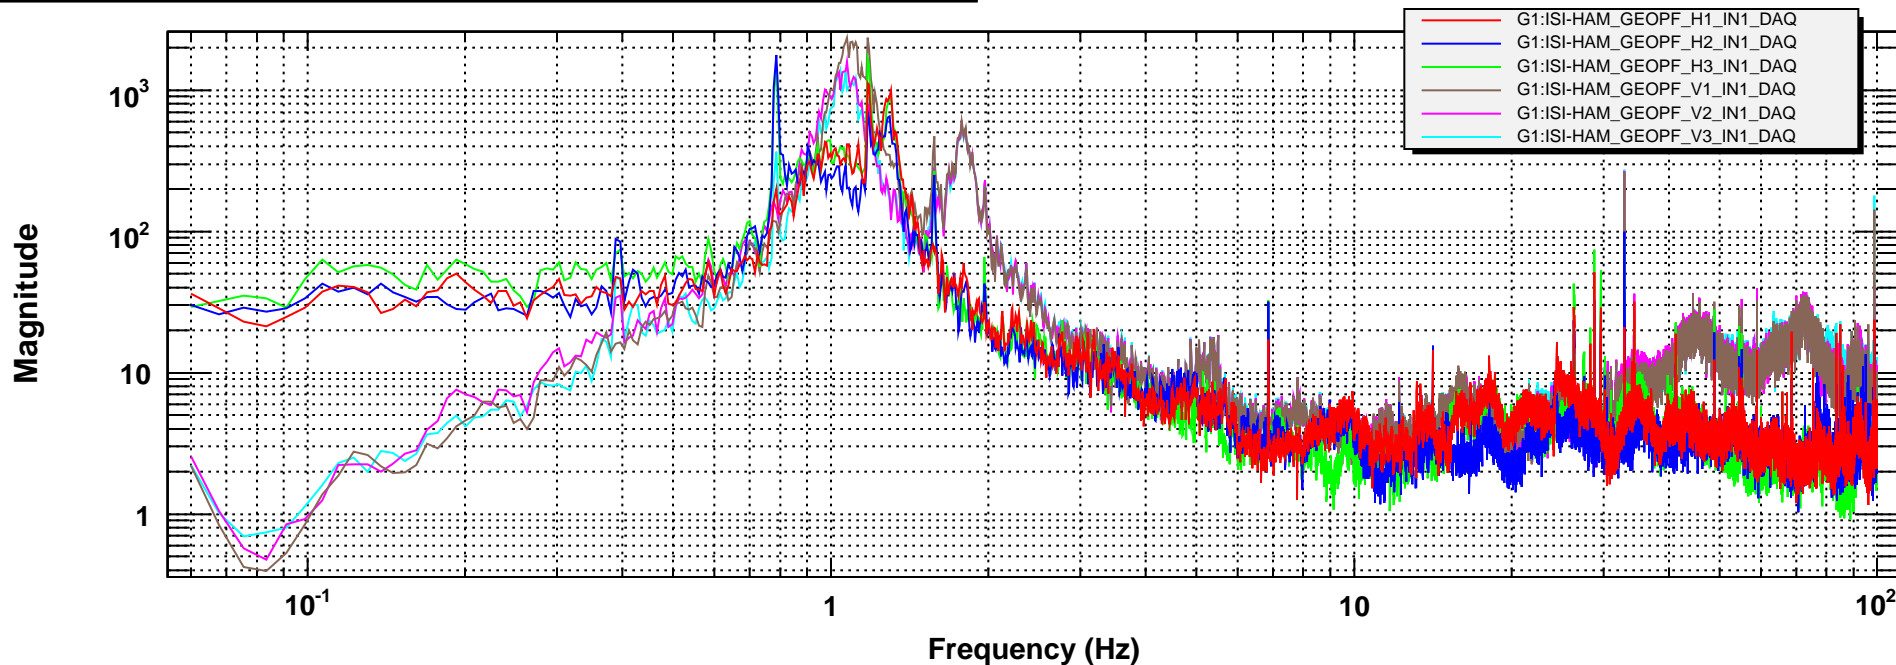

Power spectrum (unlocked & fairly level table w/ NEW H3)

T0=29/06/2010 10:10:06

Avg=10

BW=0.0117187

Power spectrum (unlocked & level table w/ OLD H3)

T0=24/06/2010 20:23:16

Avg=10

BW=0.0117187