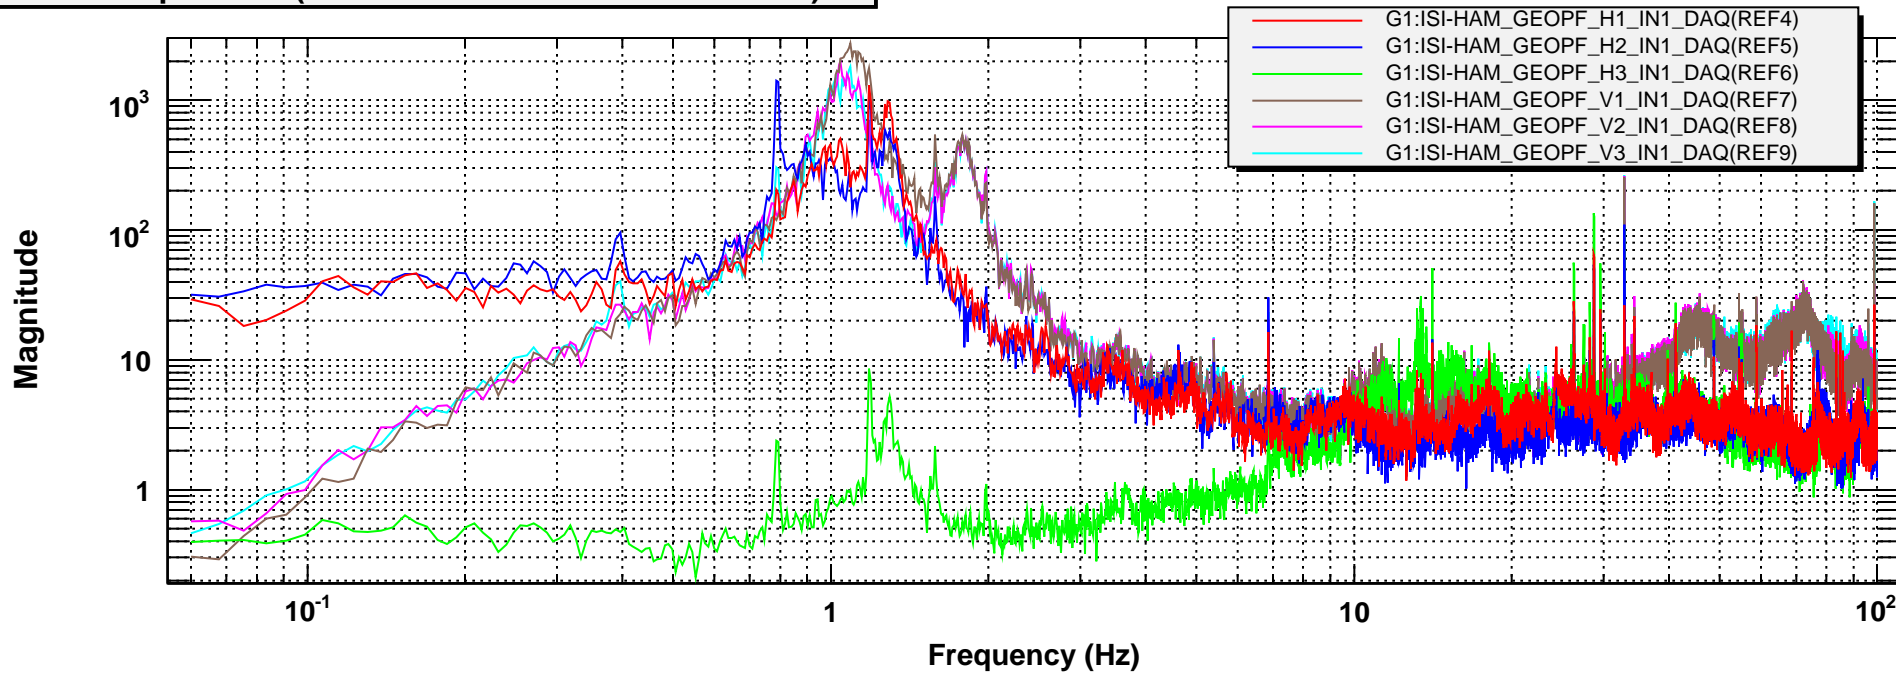

Power spectrum (unlocked & fairly level table w/ NEW H3)

T0=29/06/2010 10:10:06

Avg=10

BW=0.0117187

Power spectrum (unlocked & level table w/ OLD H3)

T0=24/06/2010 20:23:16

Avg=10

BW=0.0117187