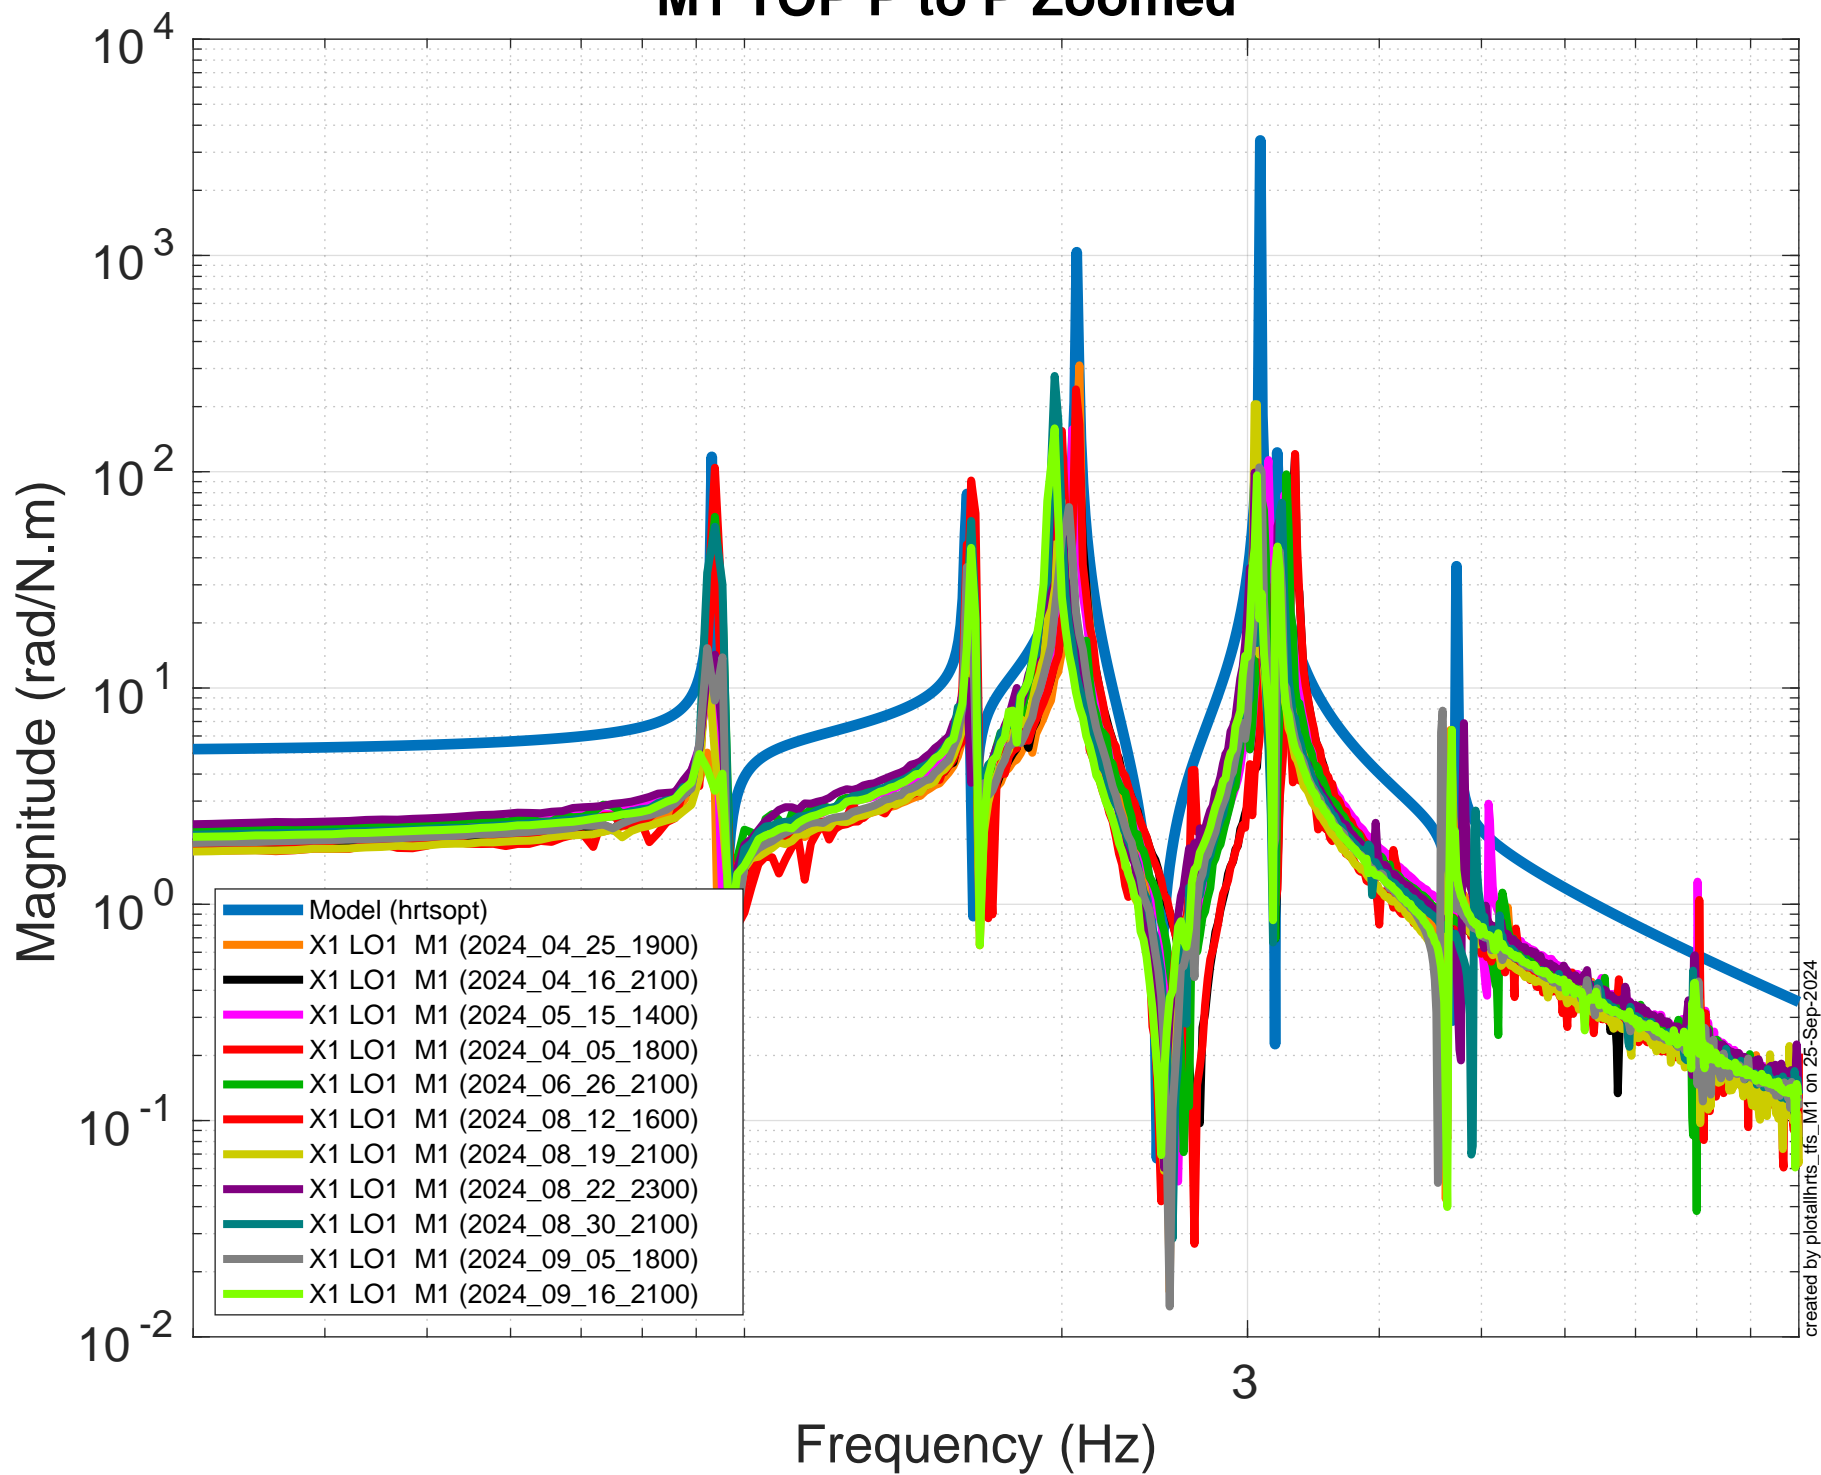

# M1 TOP V to V Zoomed

created by plotlhrs\_tfs\_M1 on 25-Sep-2024

# M1 TOP R to R Zoomed

# M1 TOP P to P Zoomed