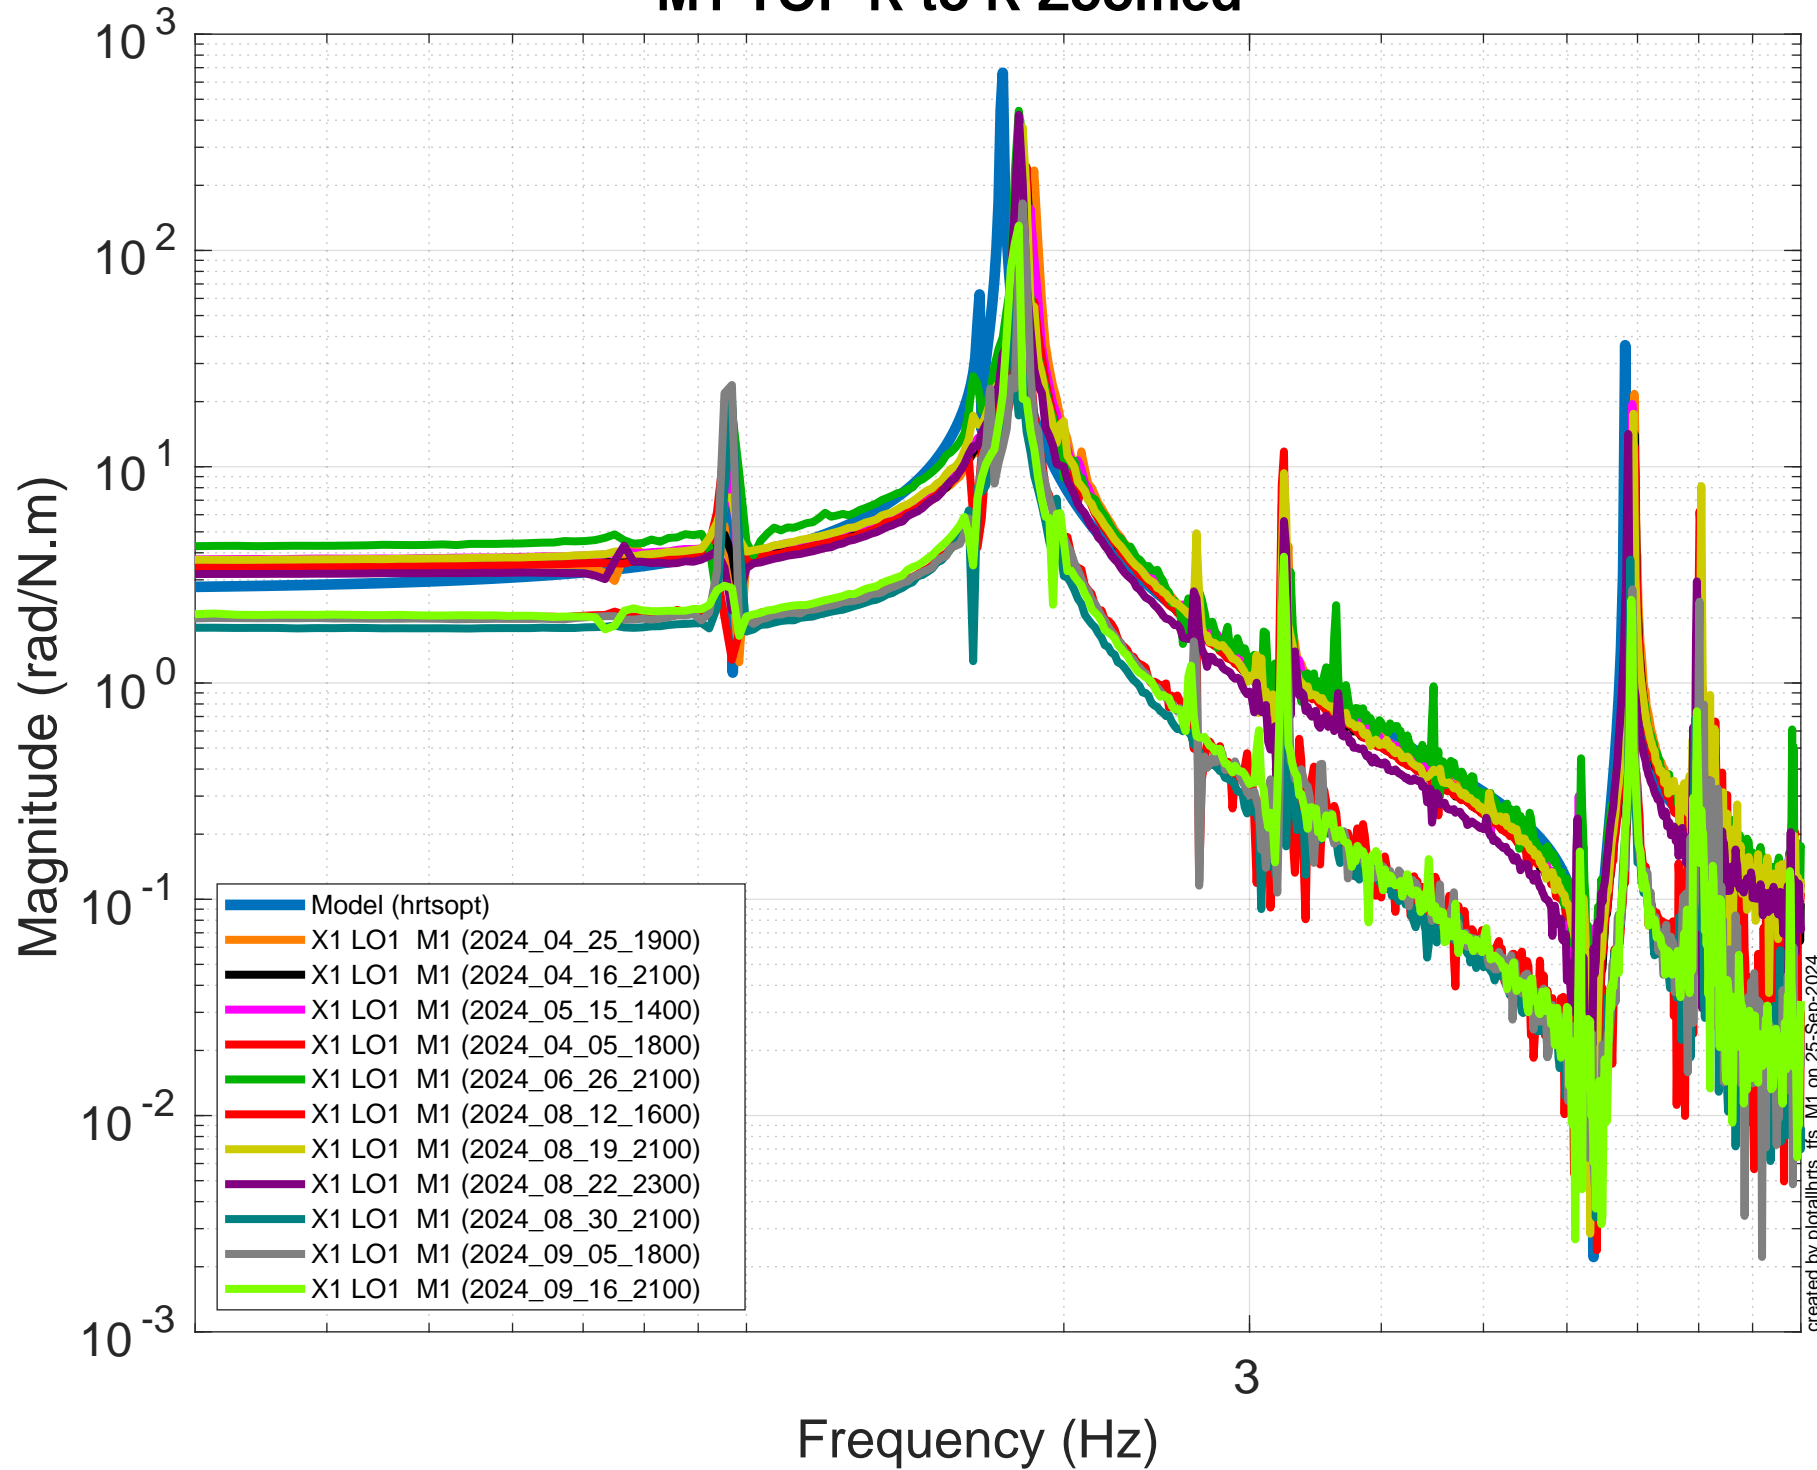

M1 TOP R to R Zoomed