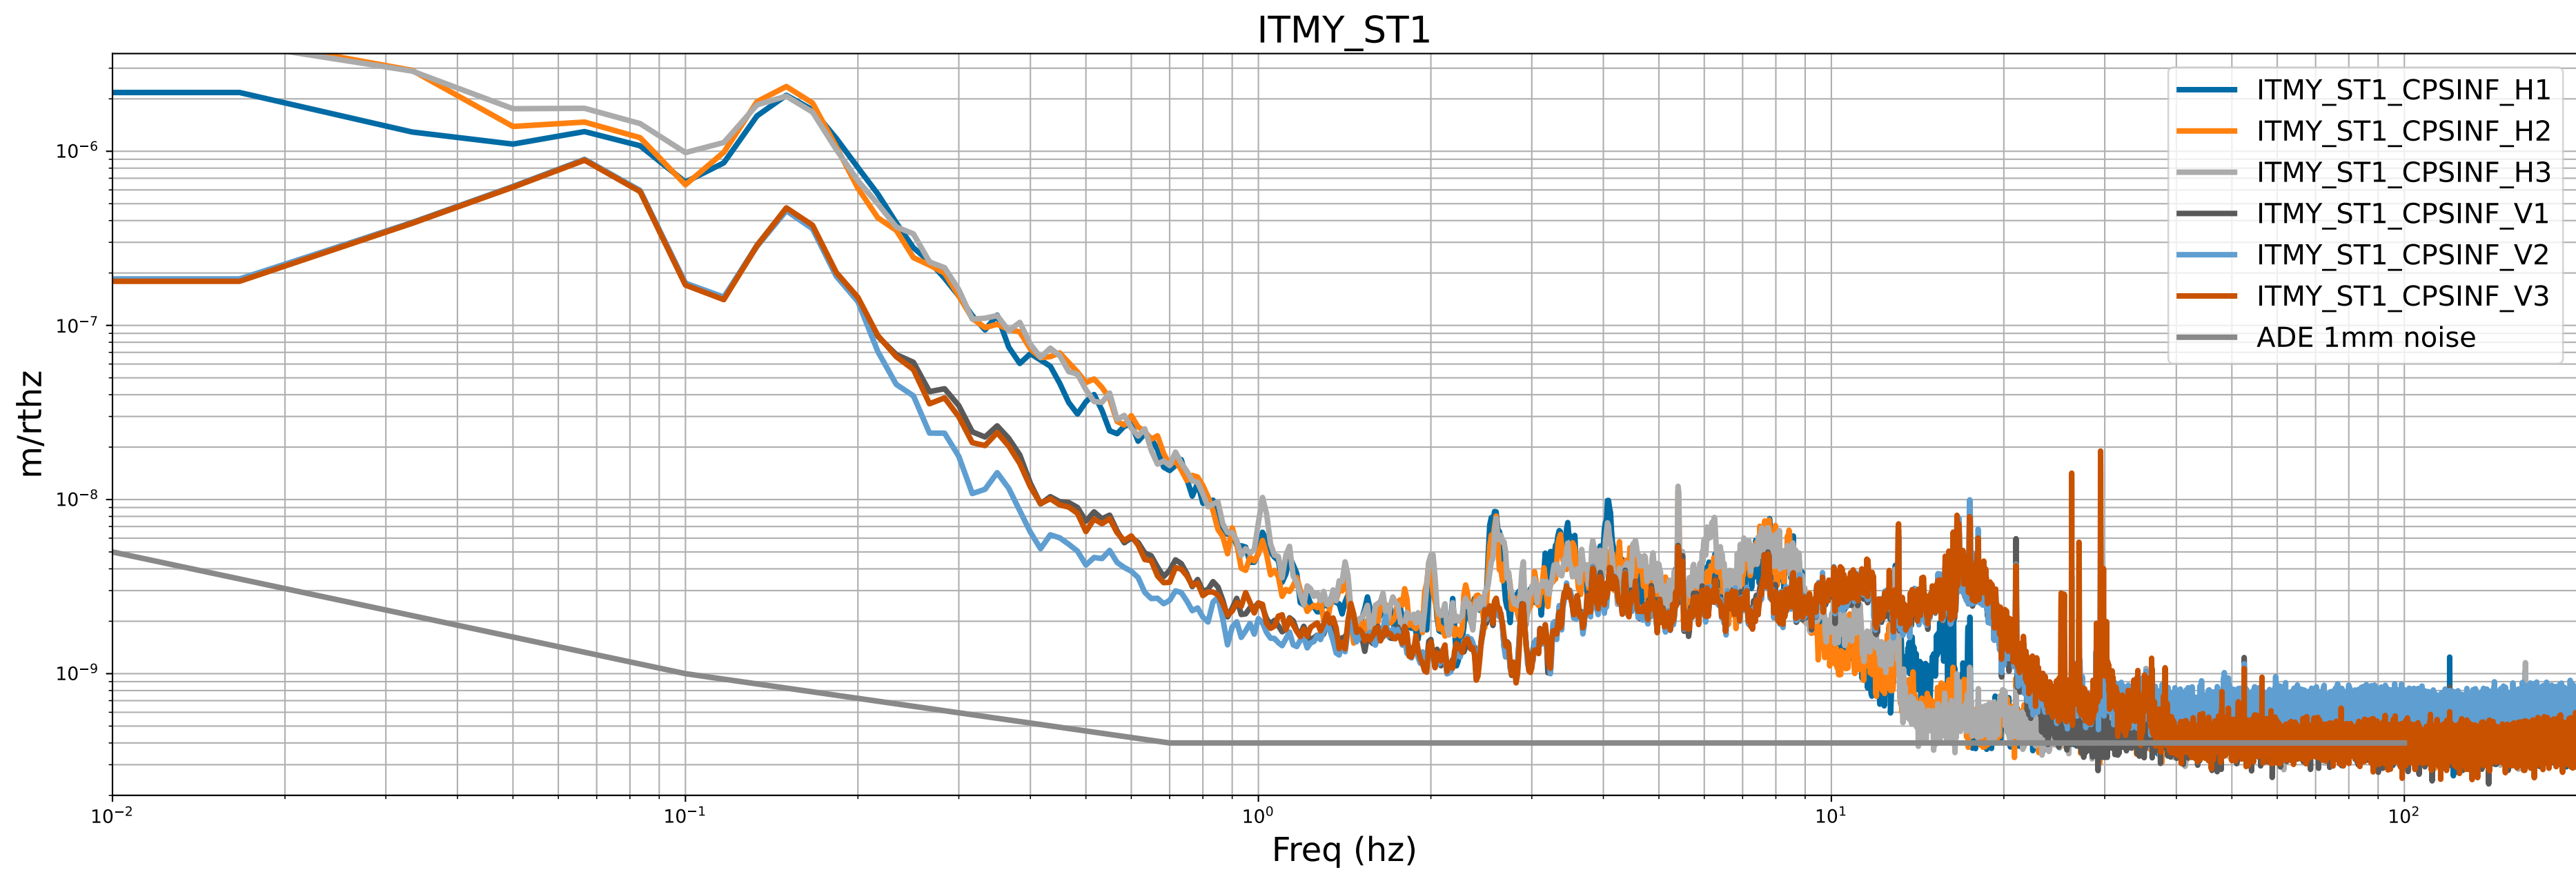

CPS Spectra 1415962800 to 1415963400

calibration only >10hz