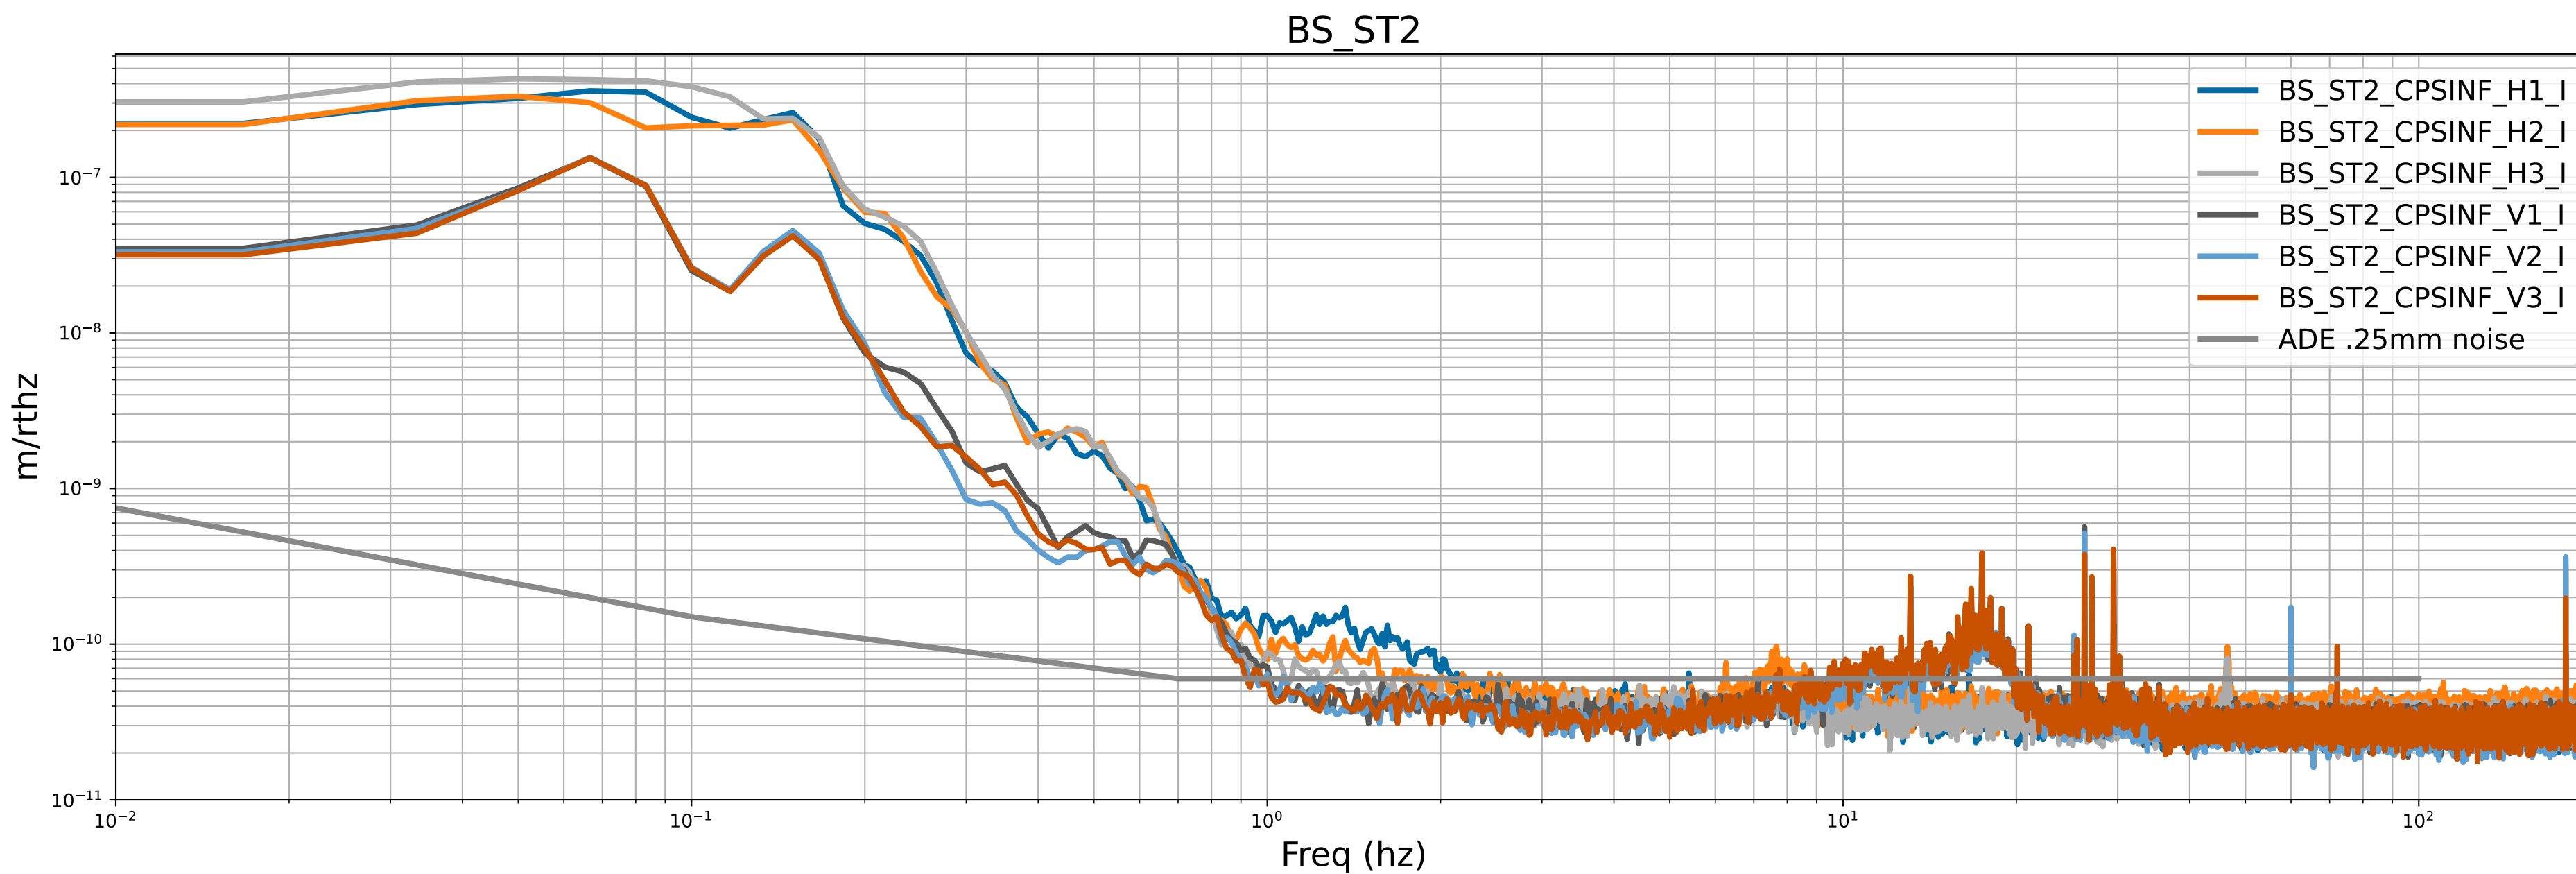

ETMX_ST1

CPS Spectra 1415962800 to 1415963400

calibration only >10hz