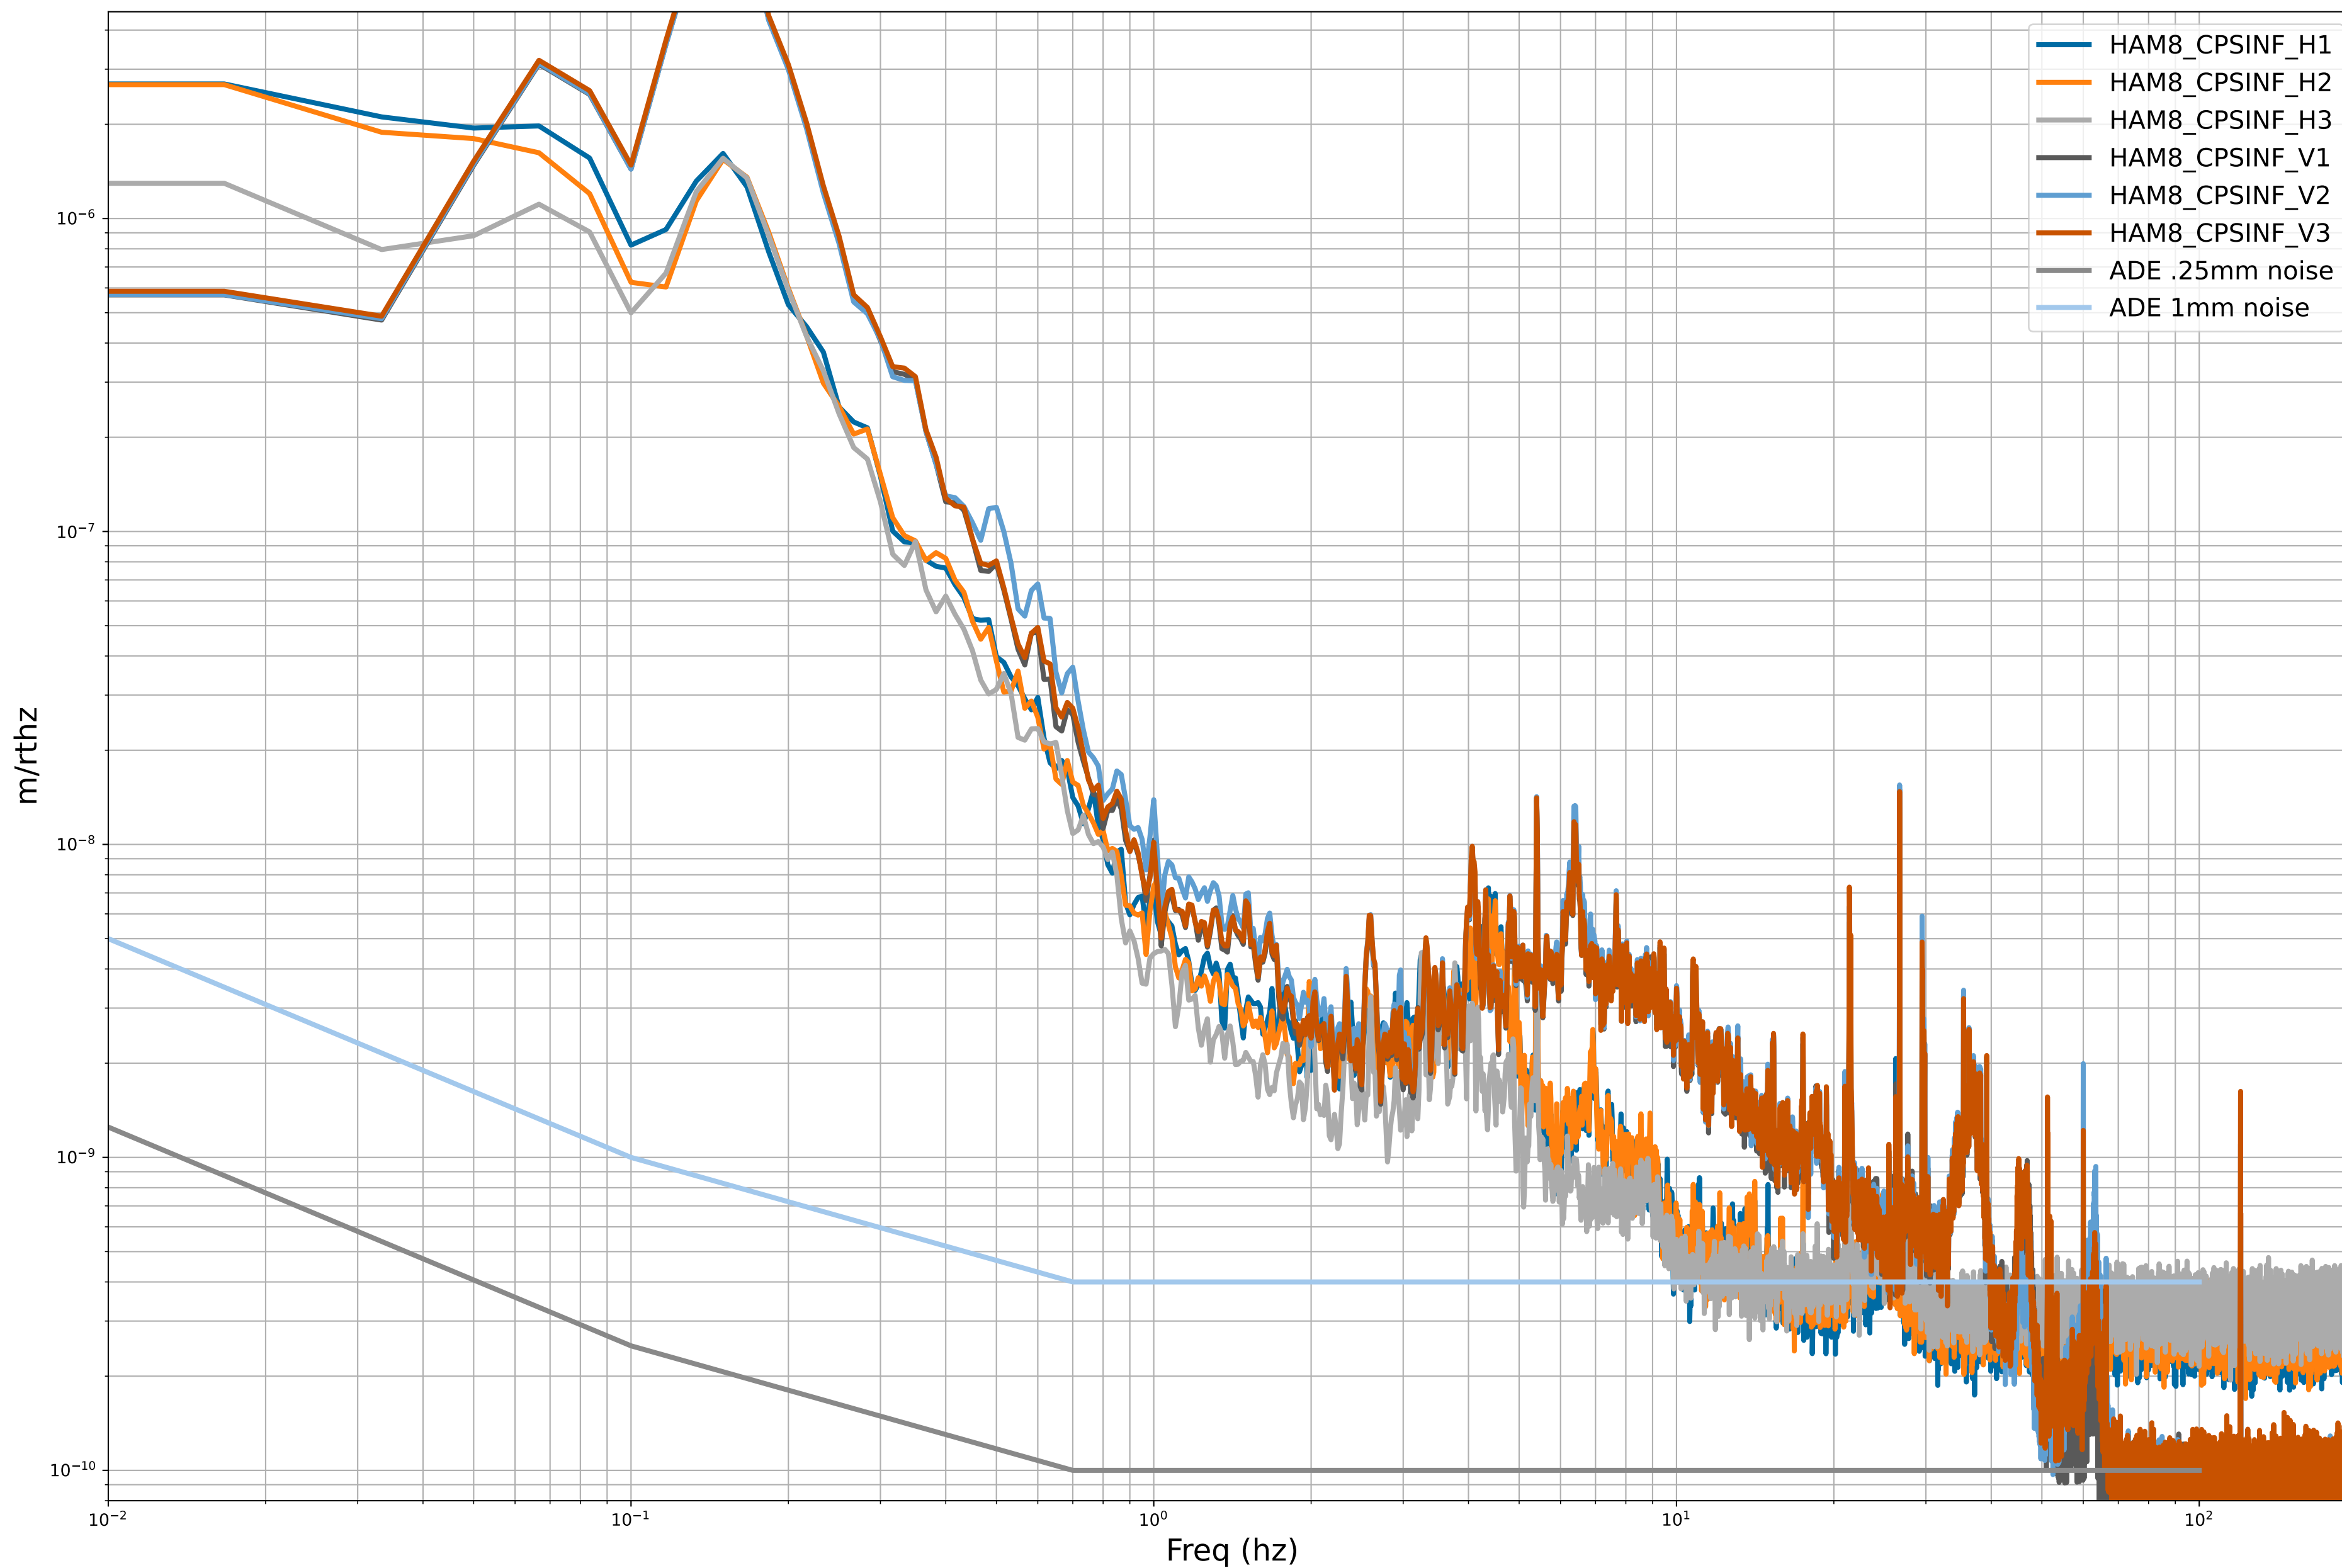

ITMX_ST1

HAM8 CPS Spectra 1415962800 to 1415963400

calibration only >10hz