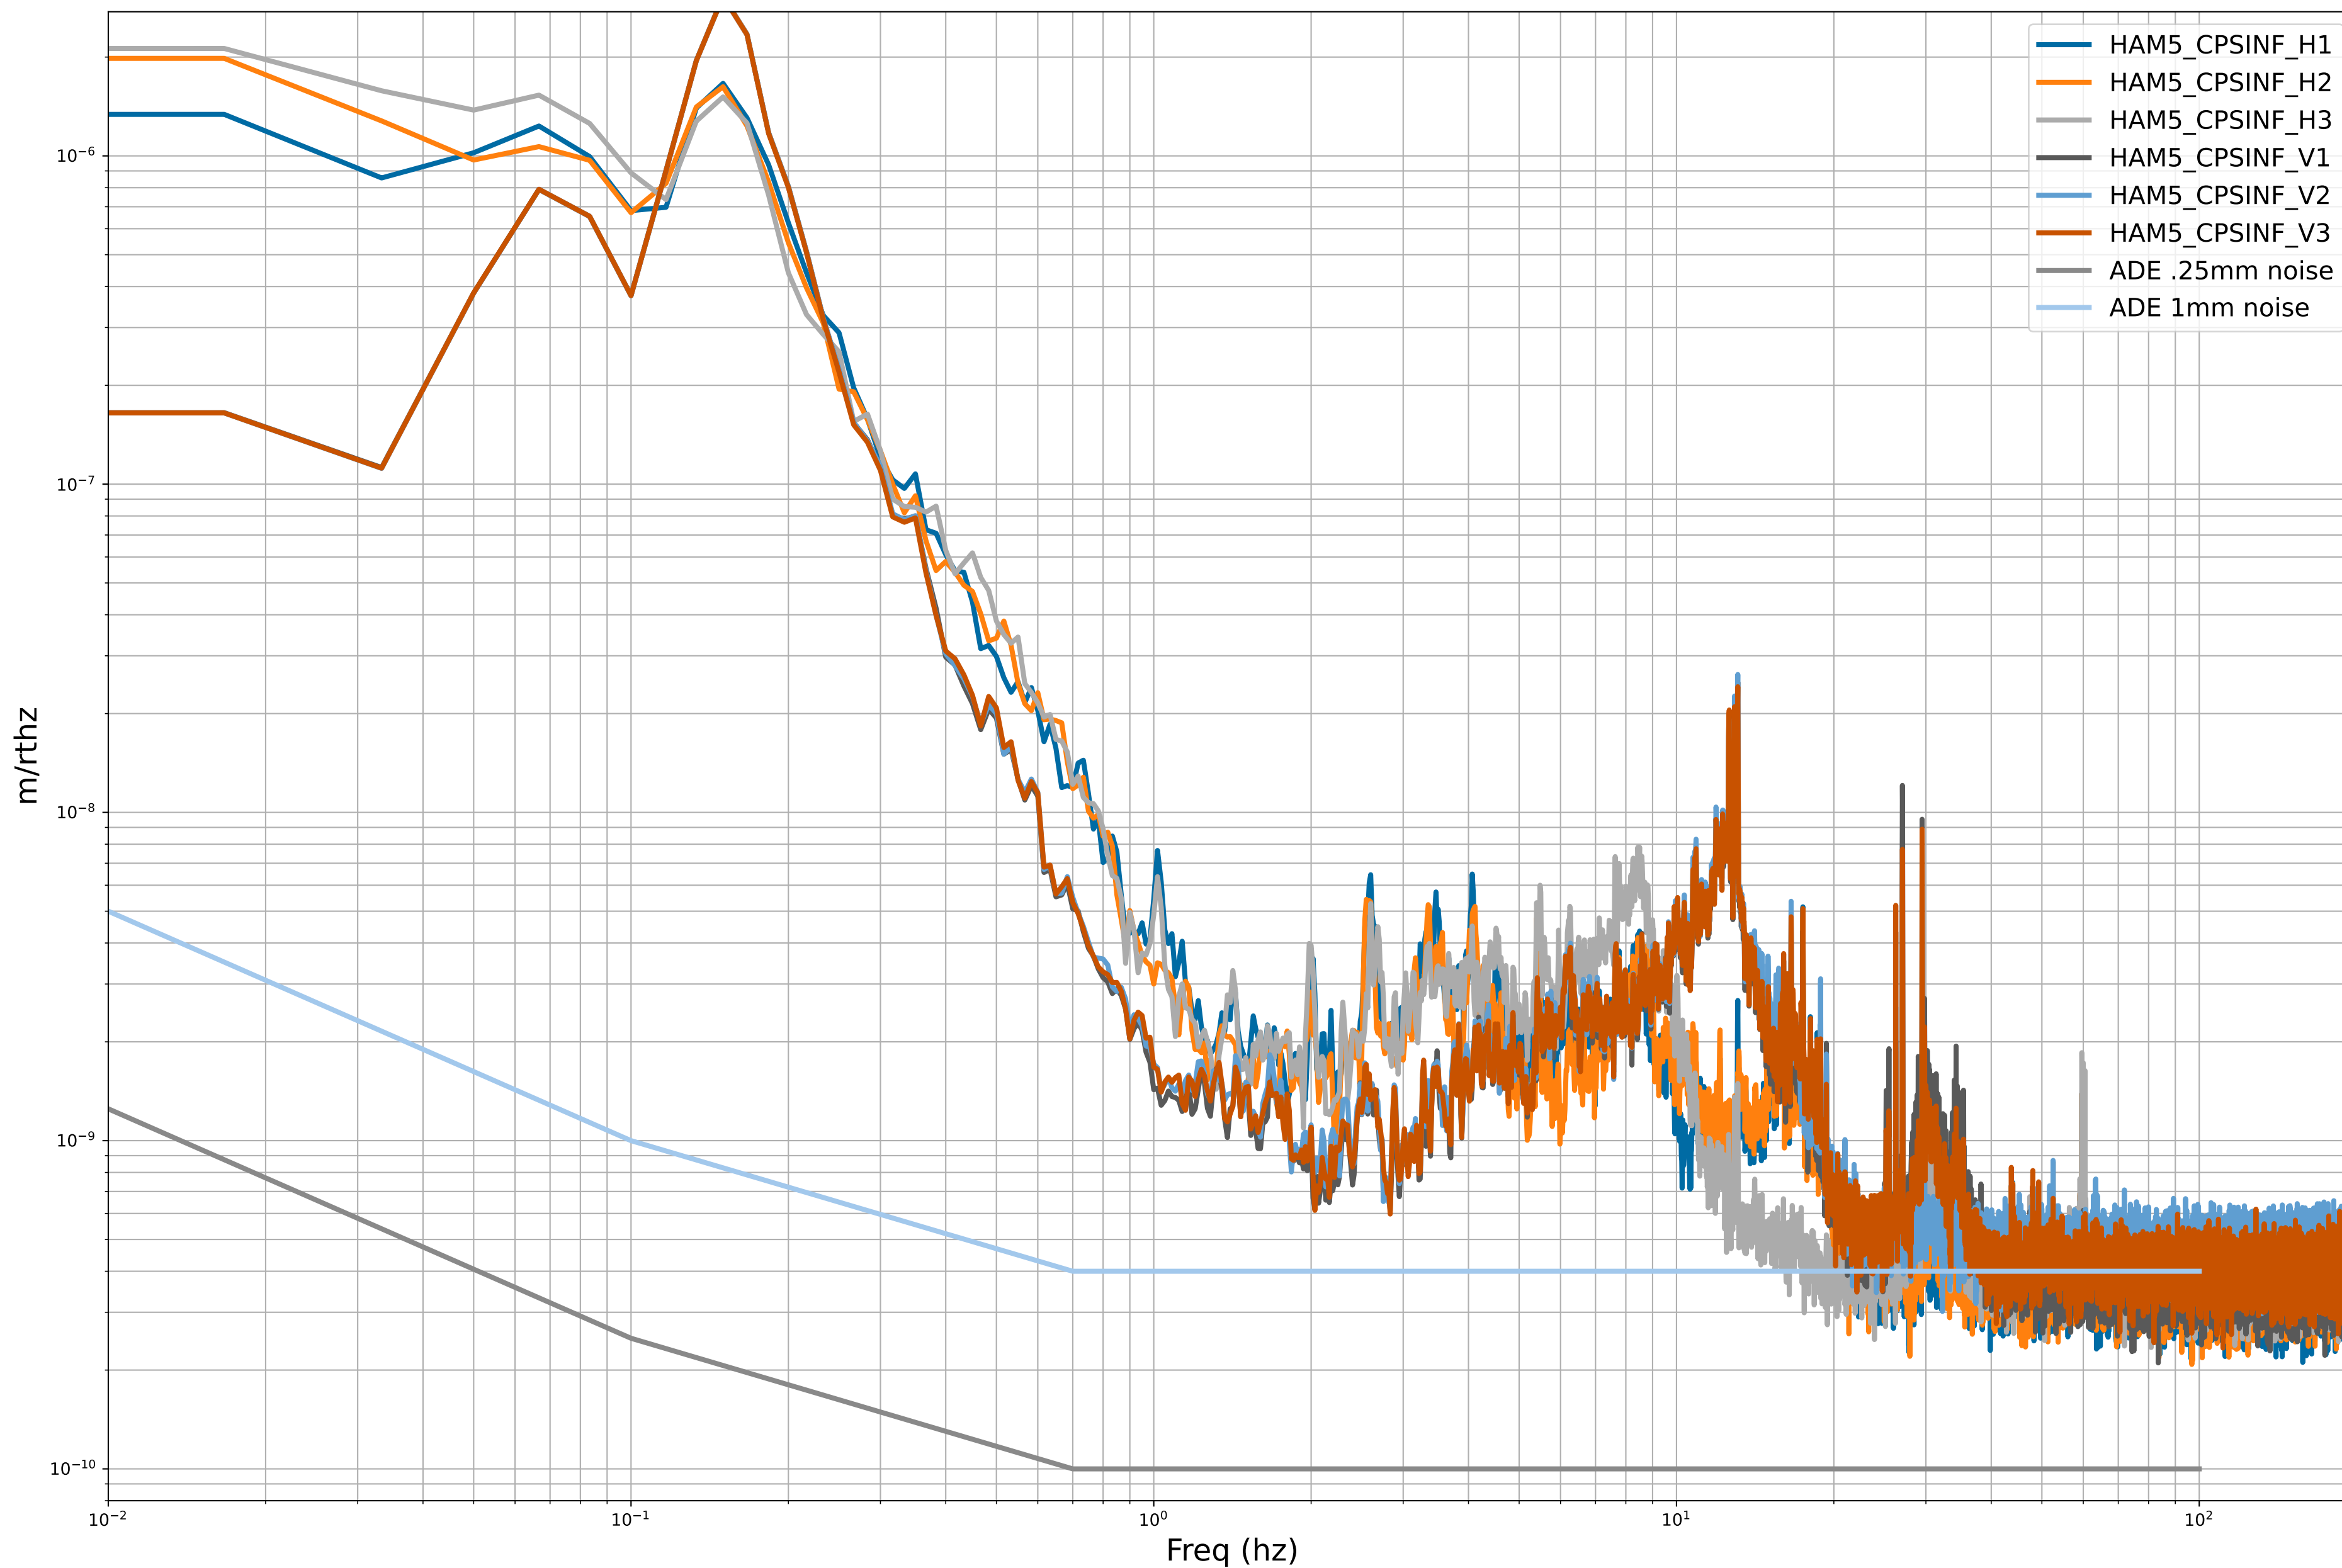

HAM5 CPS Spectra 1415962800 to 1415963400

calibration only >10hz