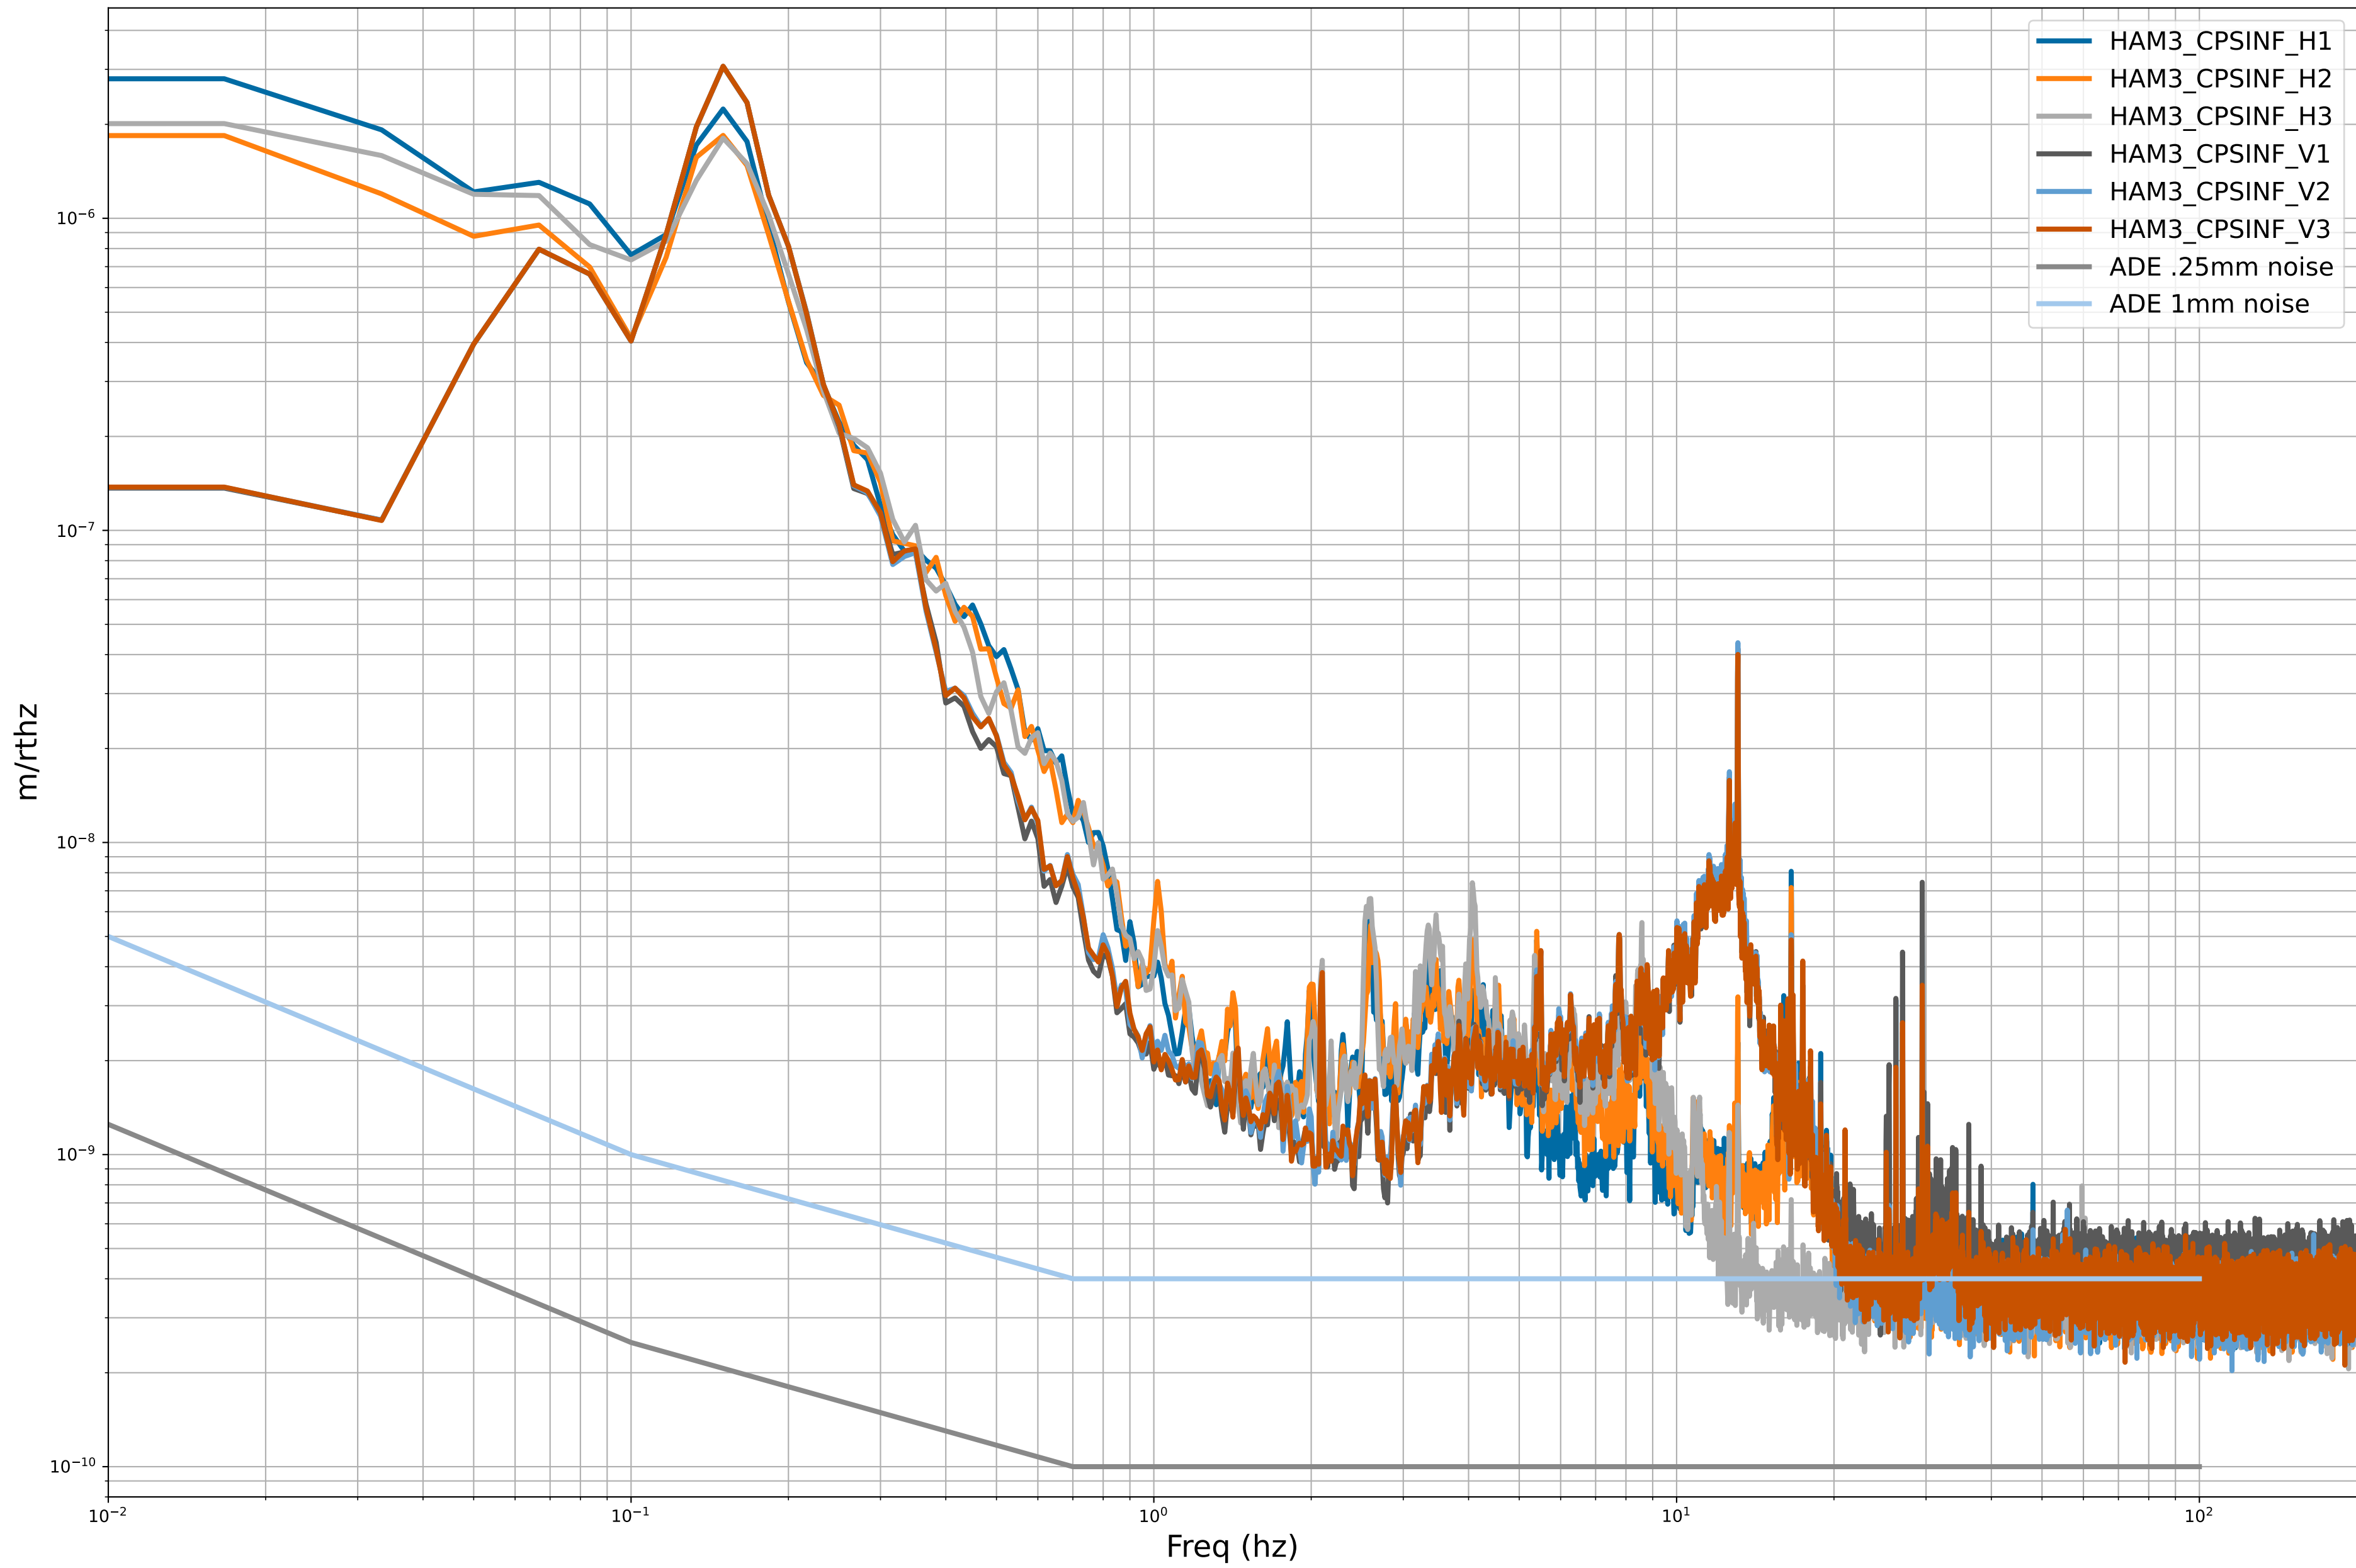

# HAM2 CPS Spectra 1415962800 to 1415963400

calibration only >10hz

# HAM3 CPS Spectra 1415962800 to 1415963400

calibration only >10hz