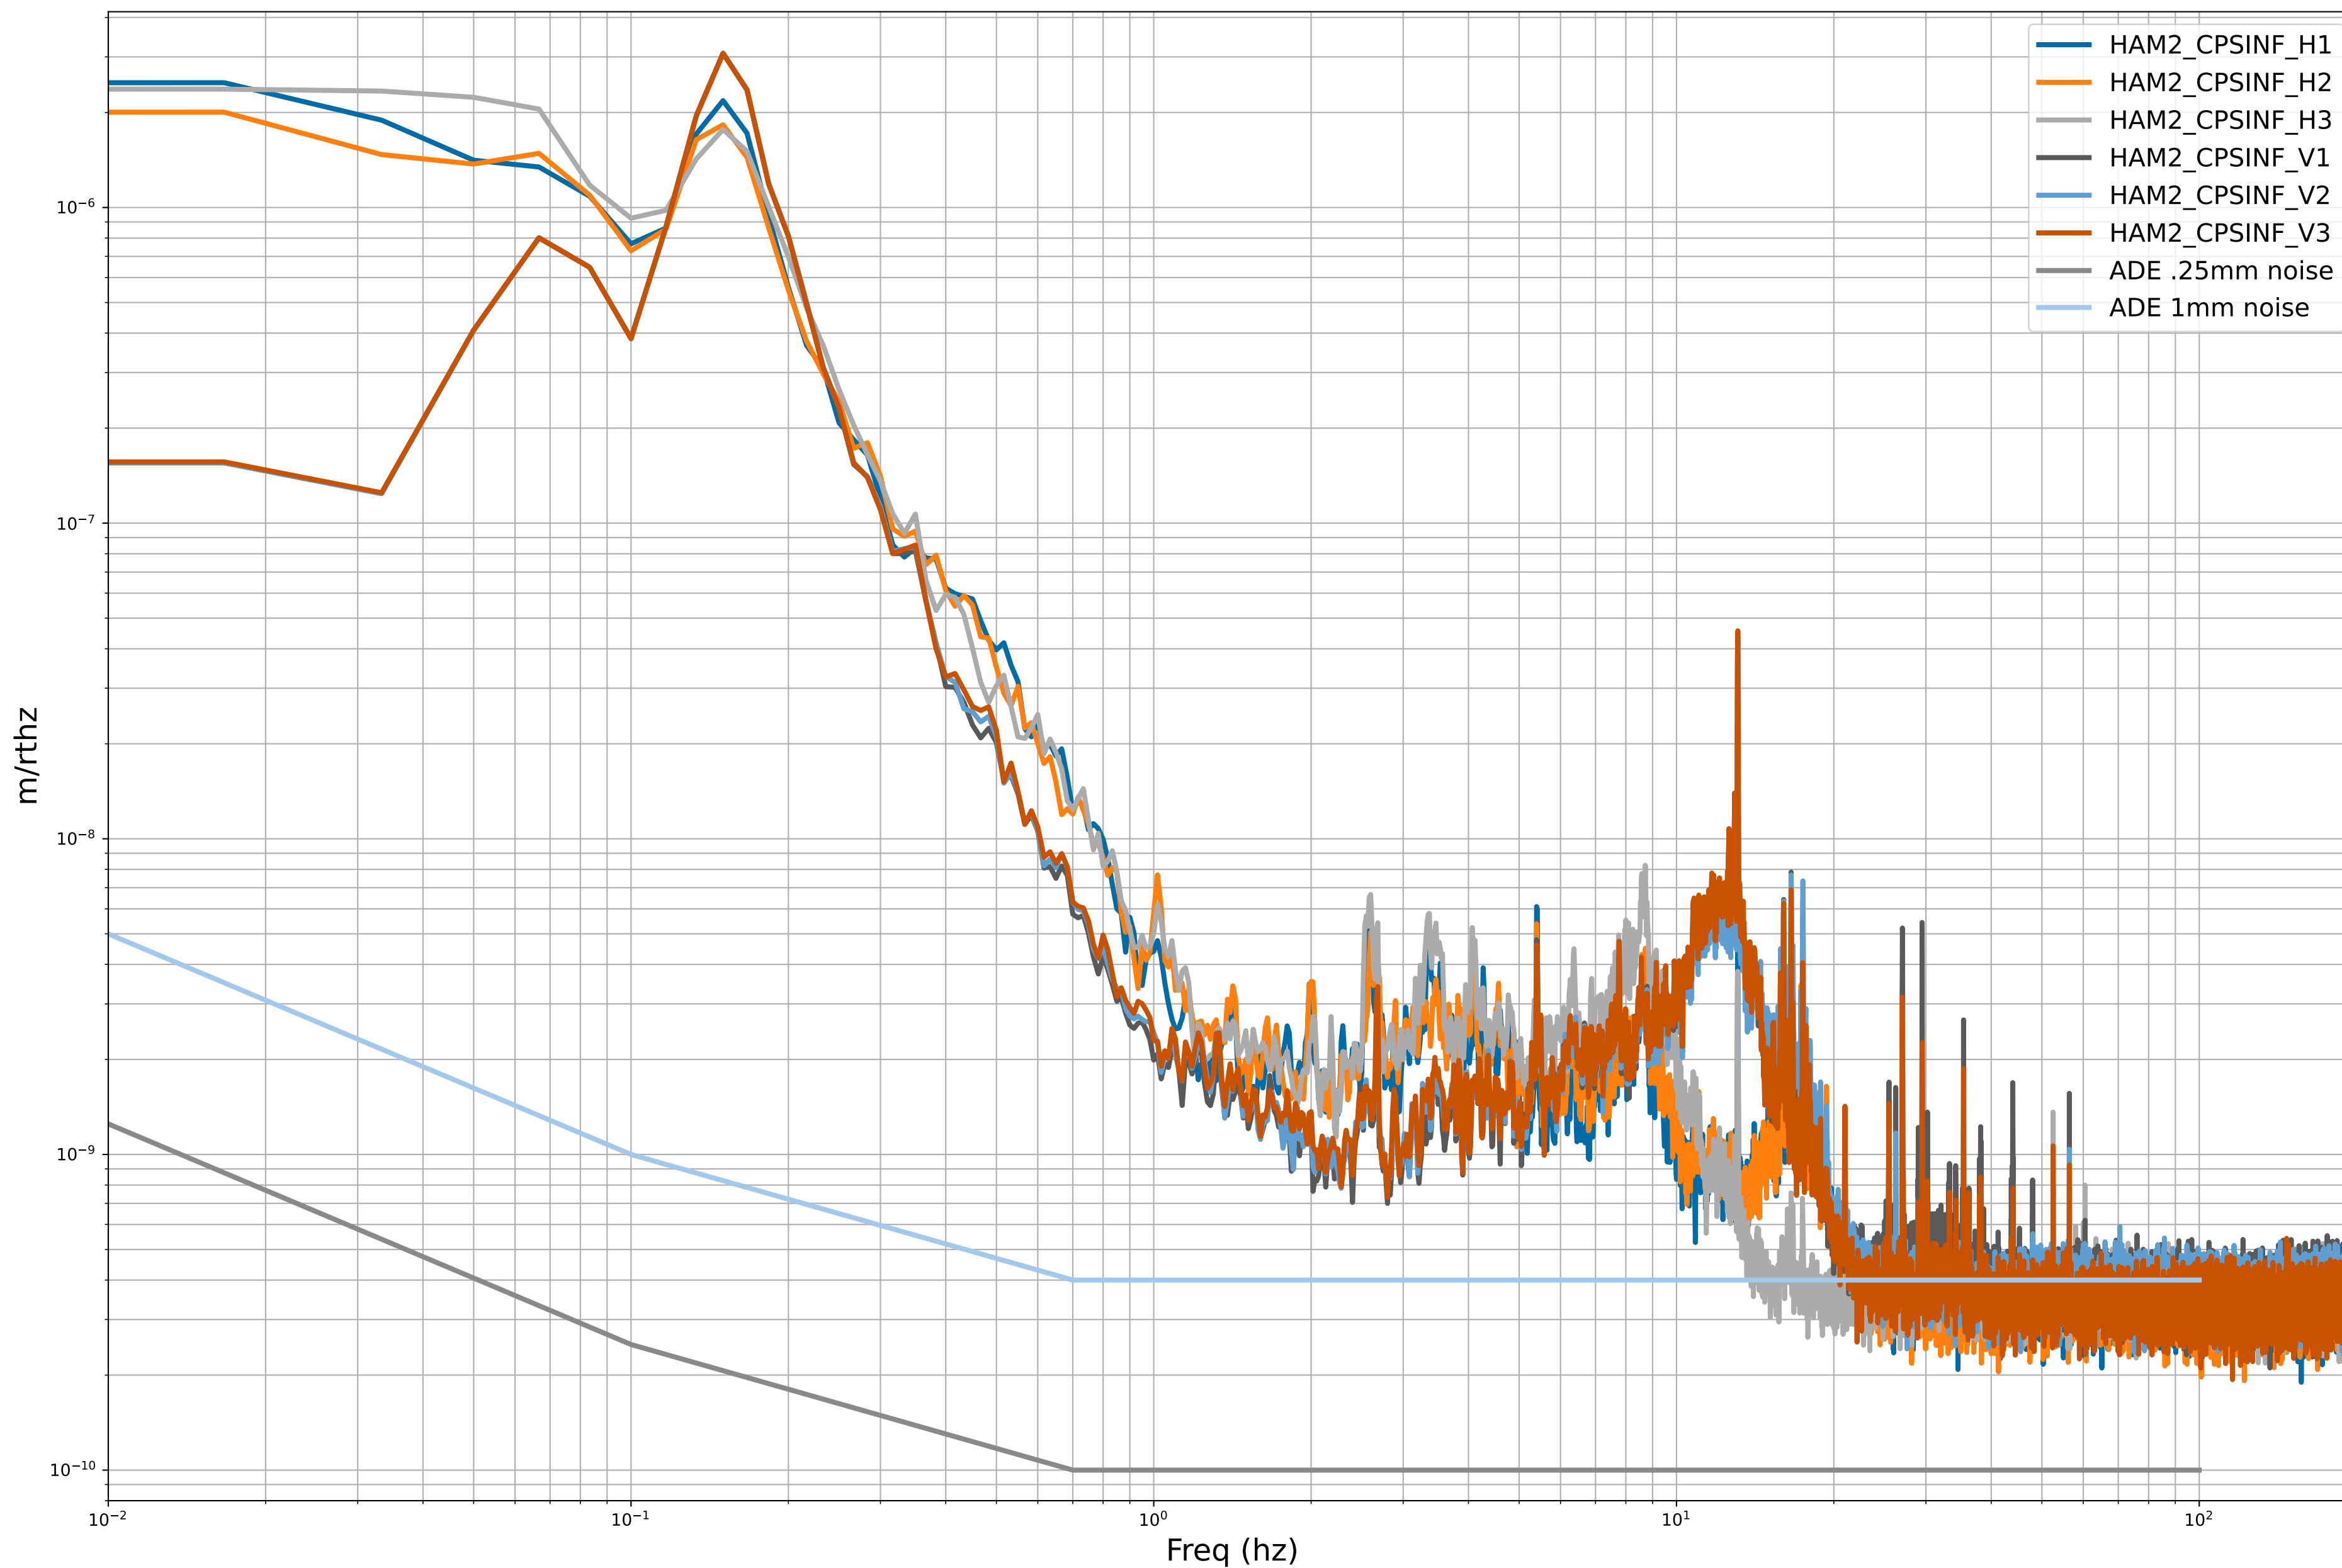

# HAM2 CPS Spectra 1415962800 to 1415963400

calibration only >10hz

# HAM3 CPS Spectra 1415962800 to 1415963400

calibration only >10hz