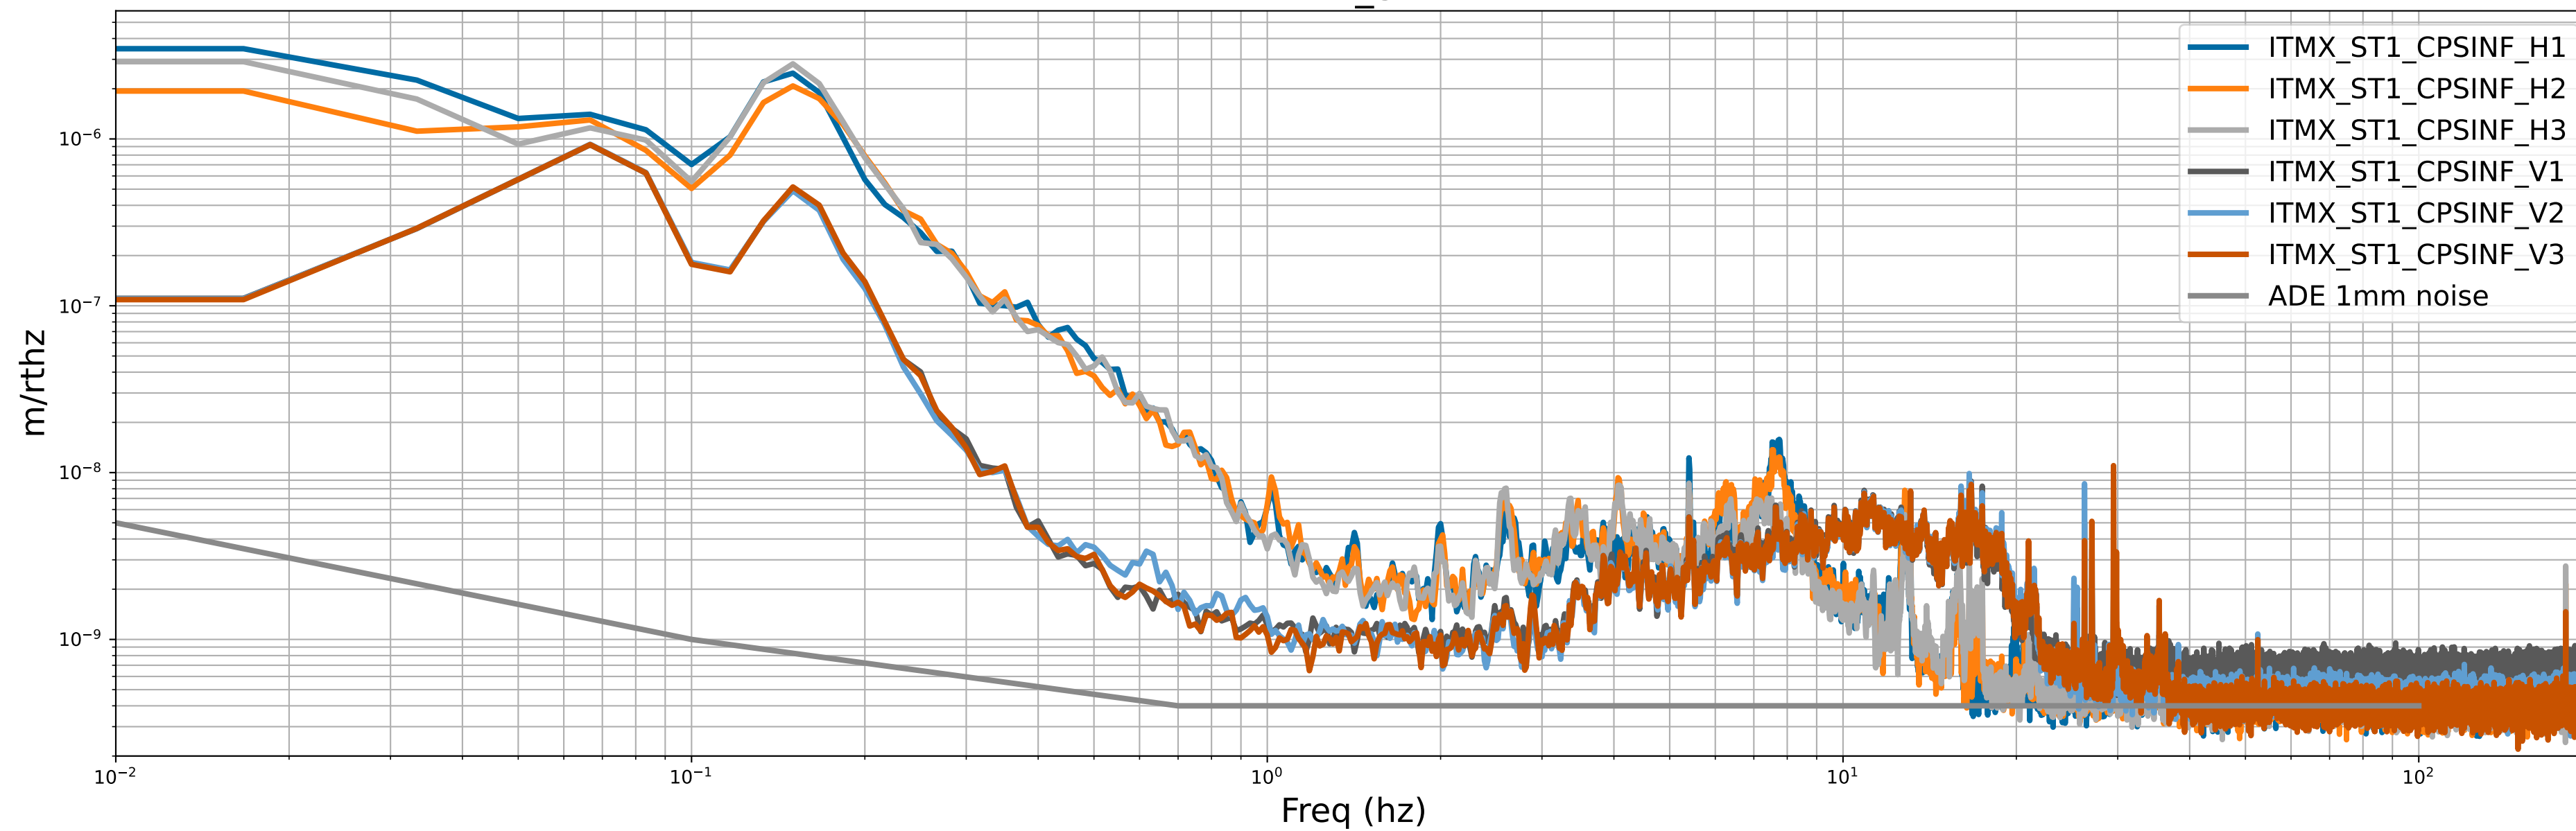

ITMX_ST2

CPS Spectra 1415962800 to 1415963400