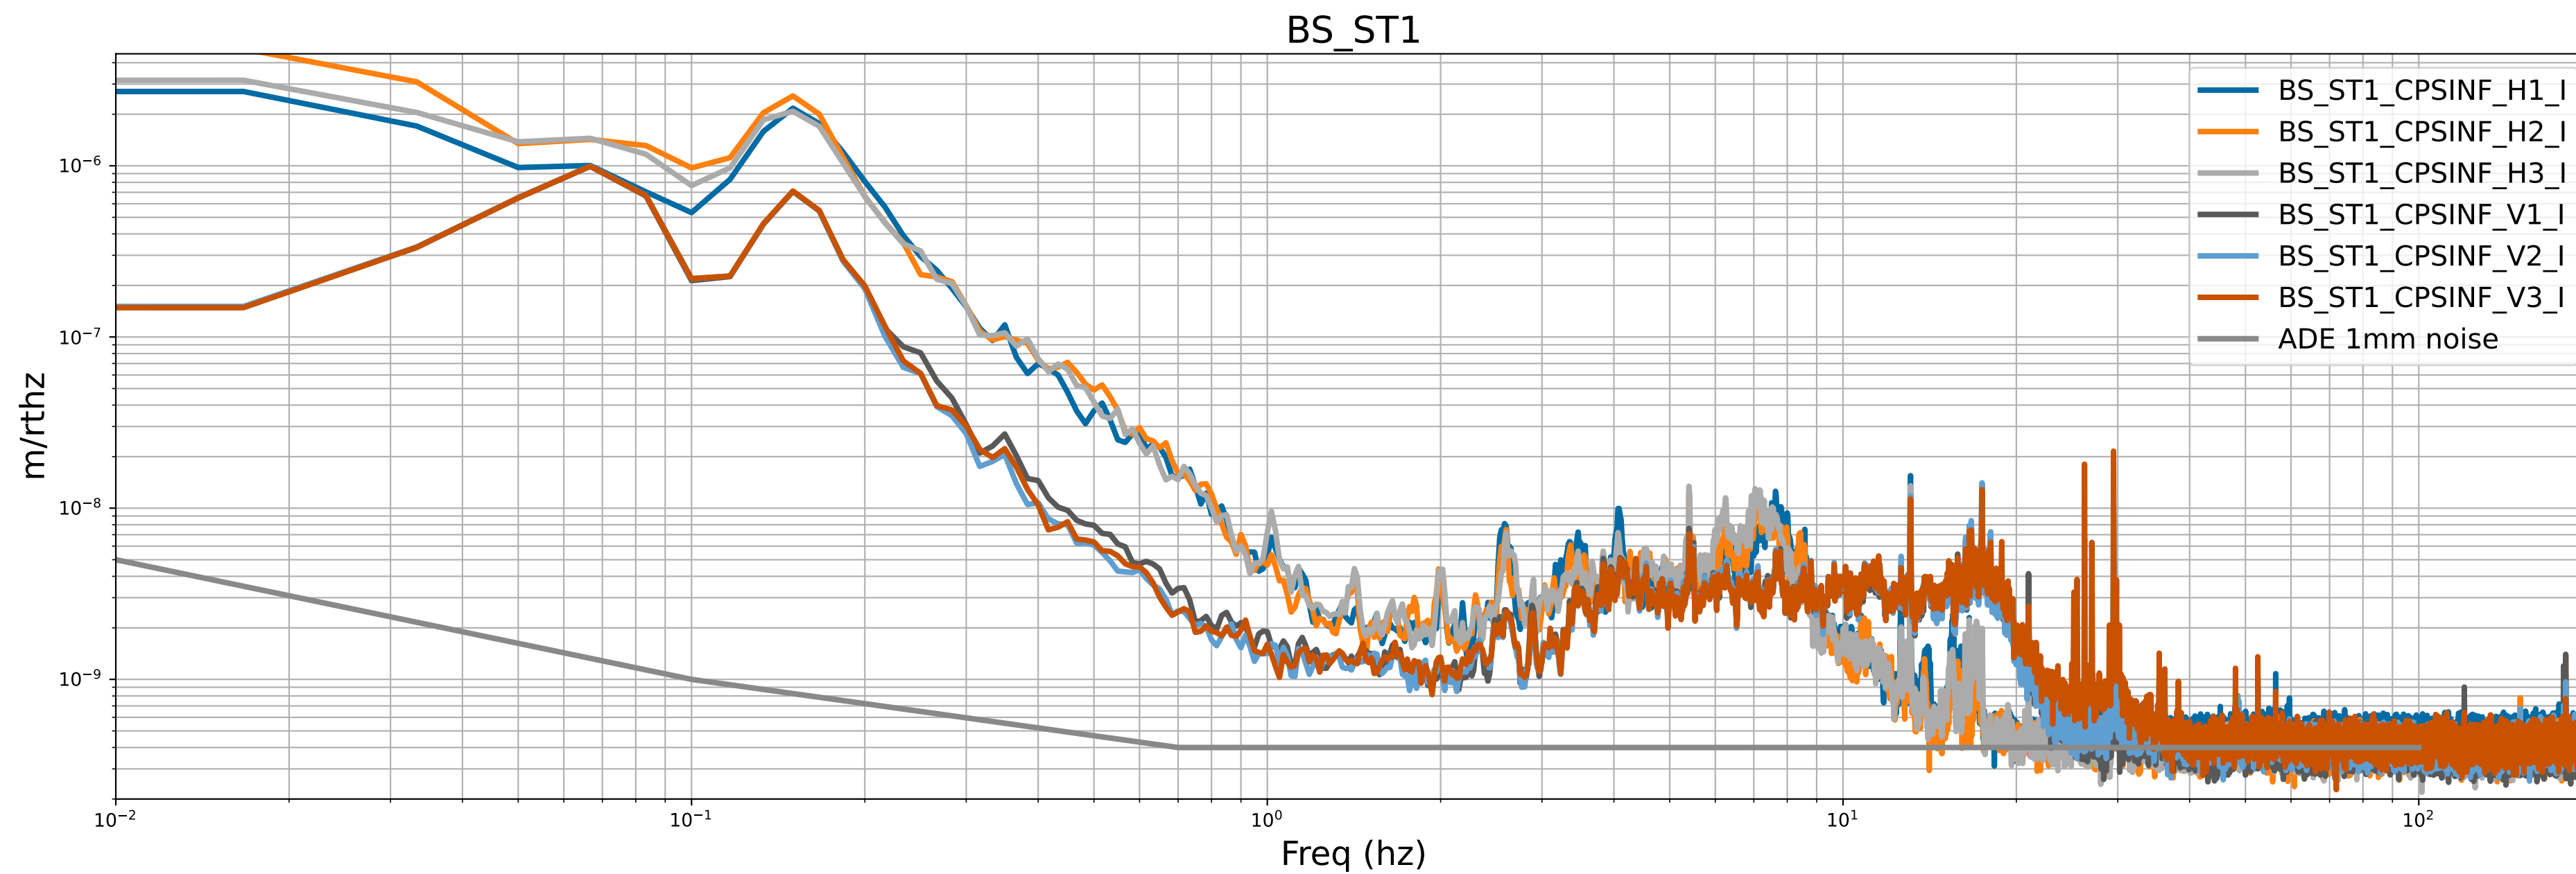

CPS Spectra 1415962800 to 1415963400

calibration only >10hz