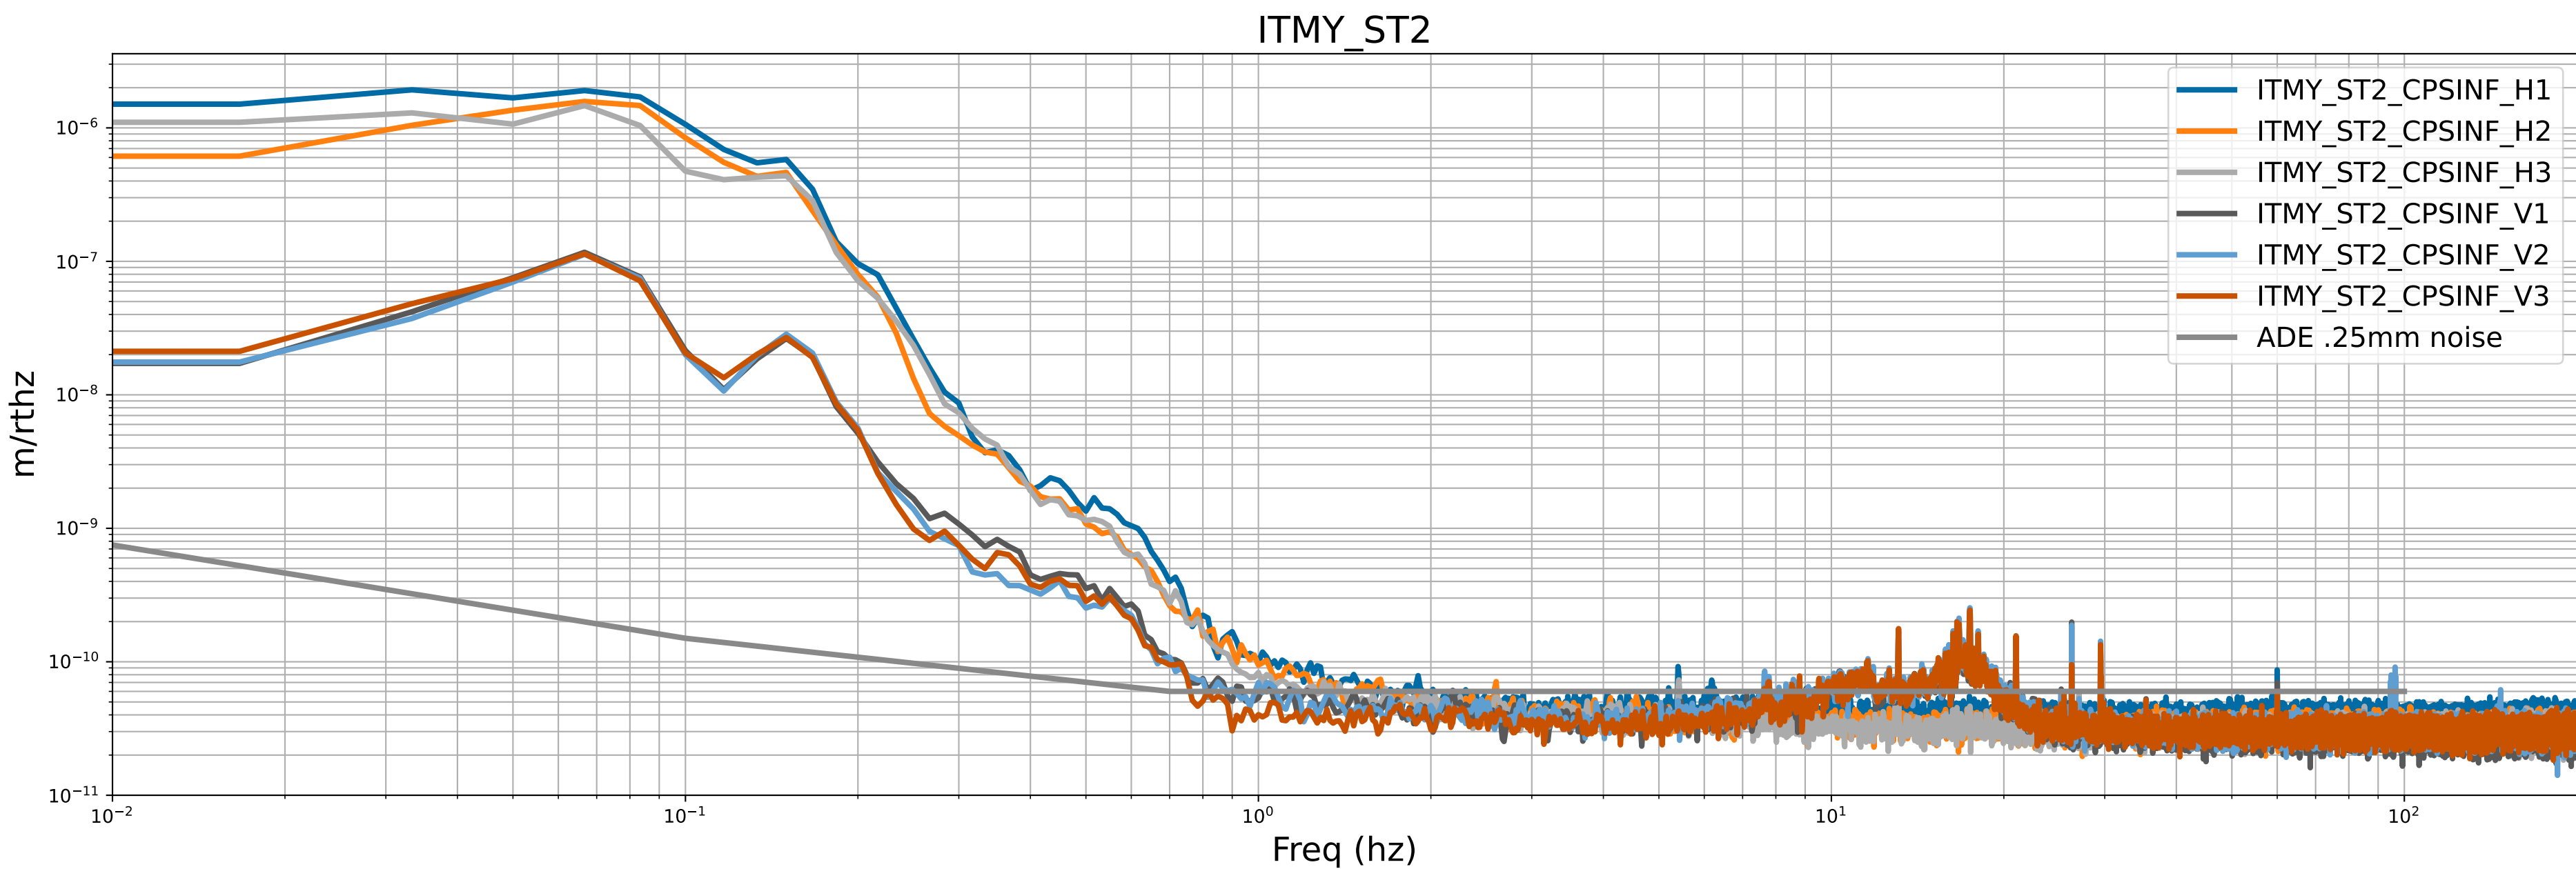

CPS Spectra 1415962800 to 1415963400

calibration only >10hz