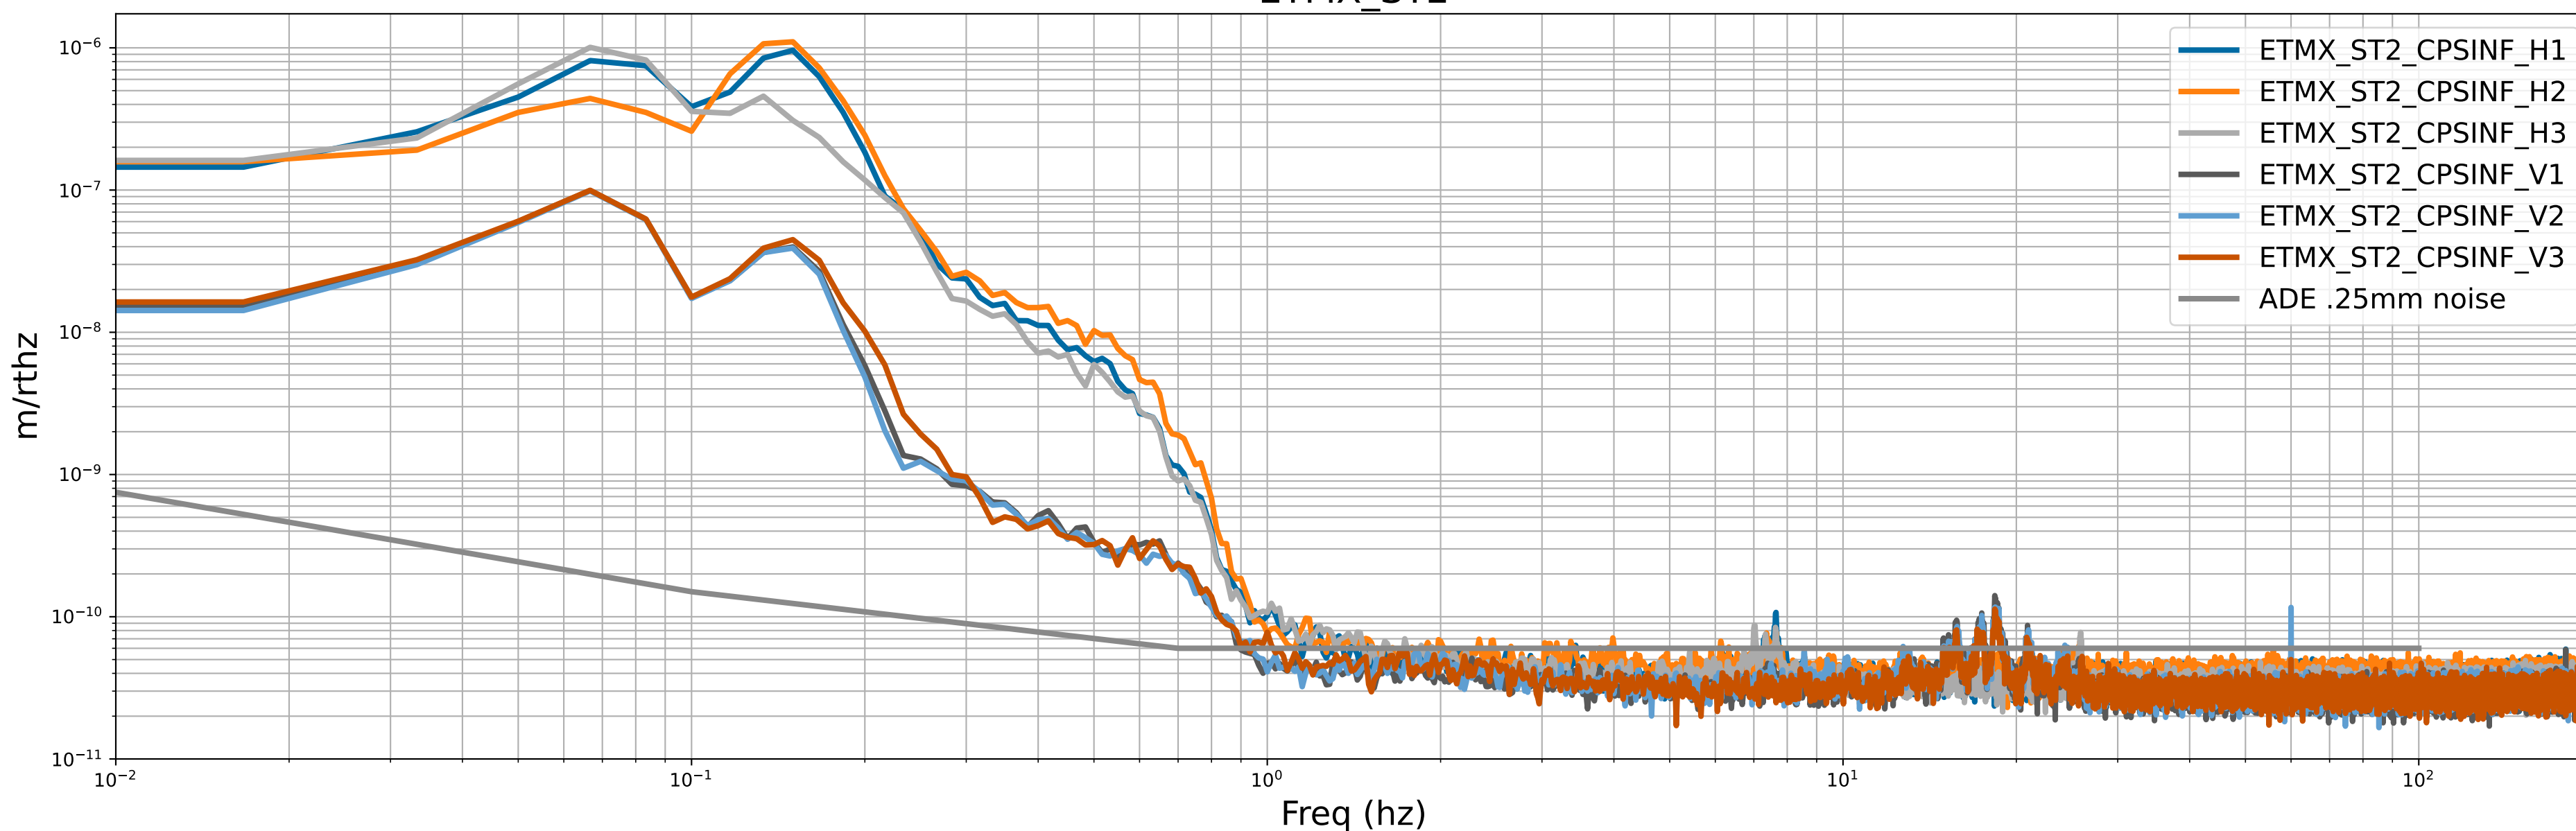

calibration only >10hz