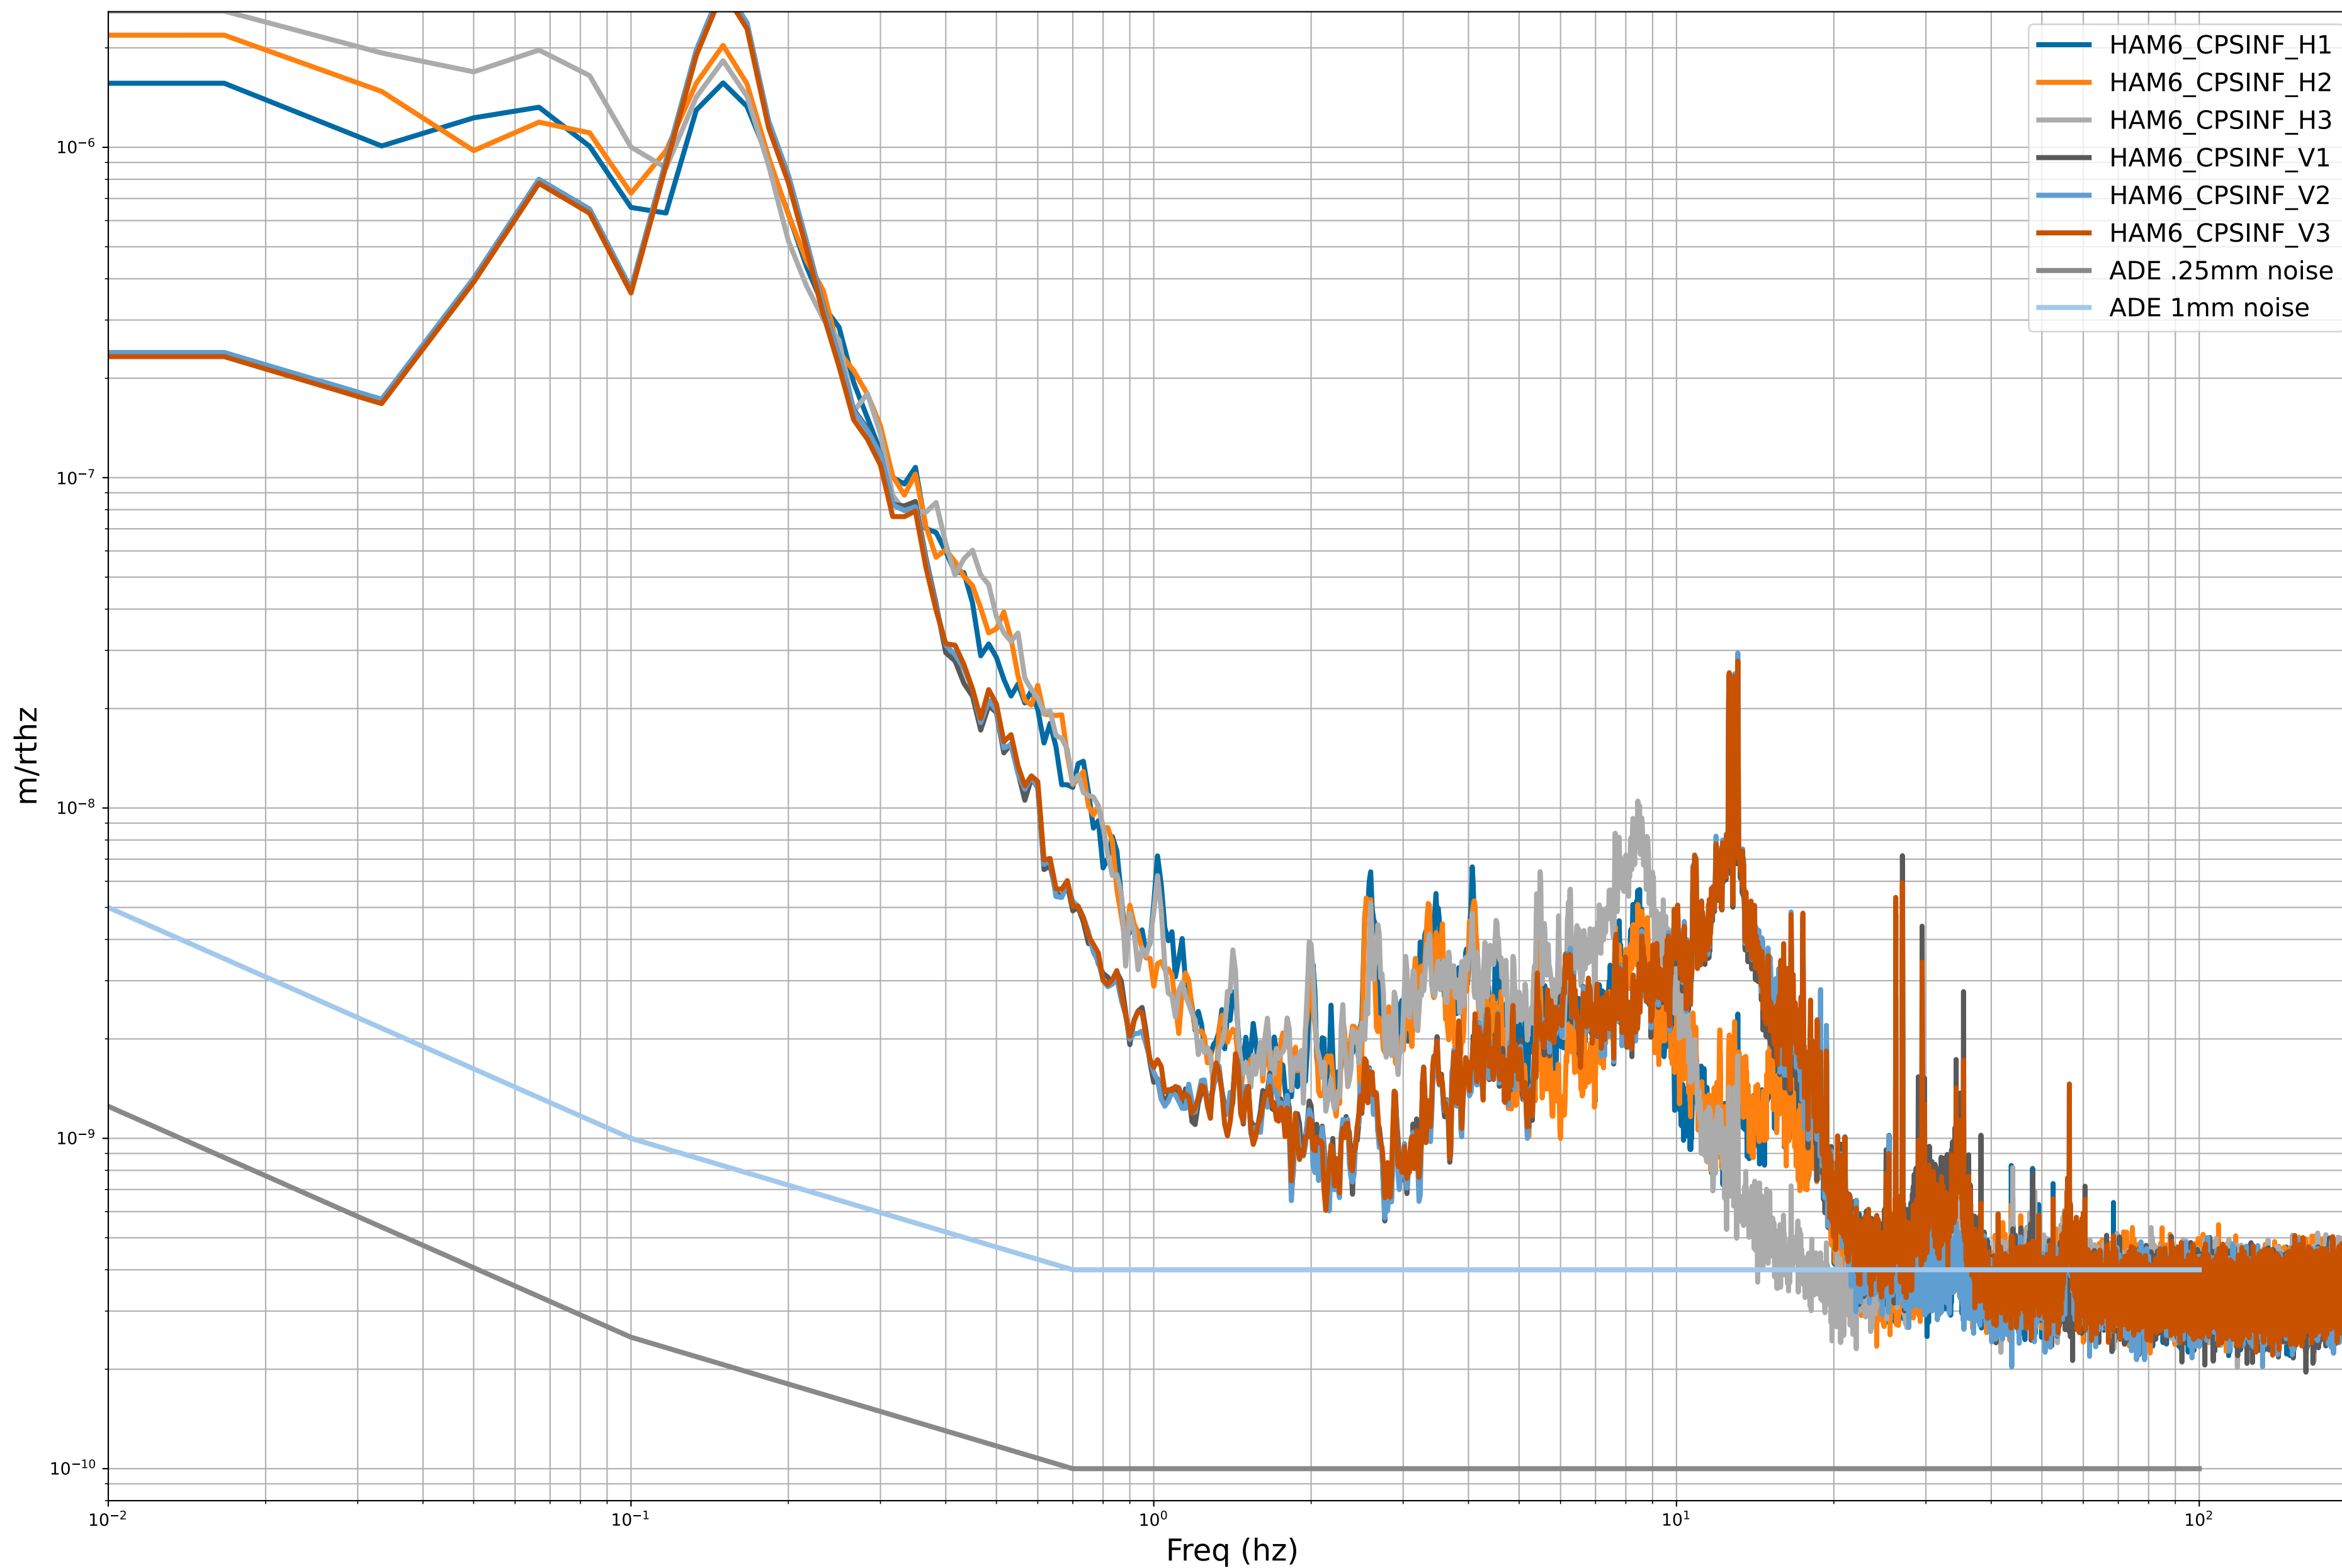

HAM6 CPS Spectra 1415962800 to 1415963400

calibration only >10hz