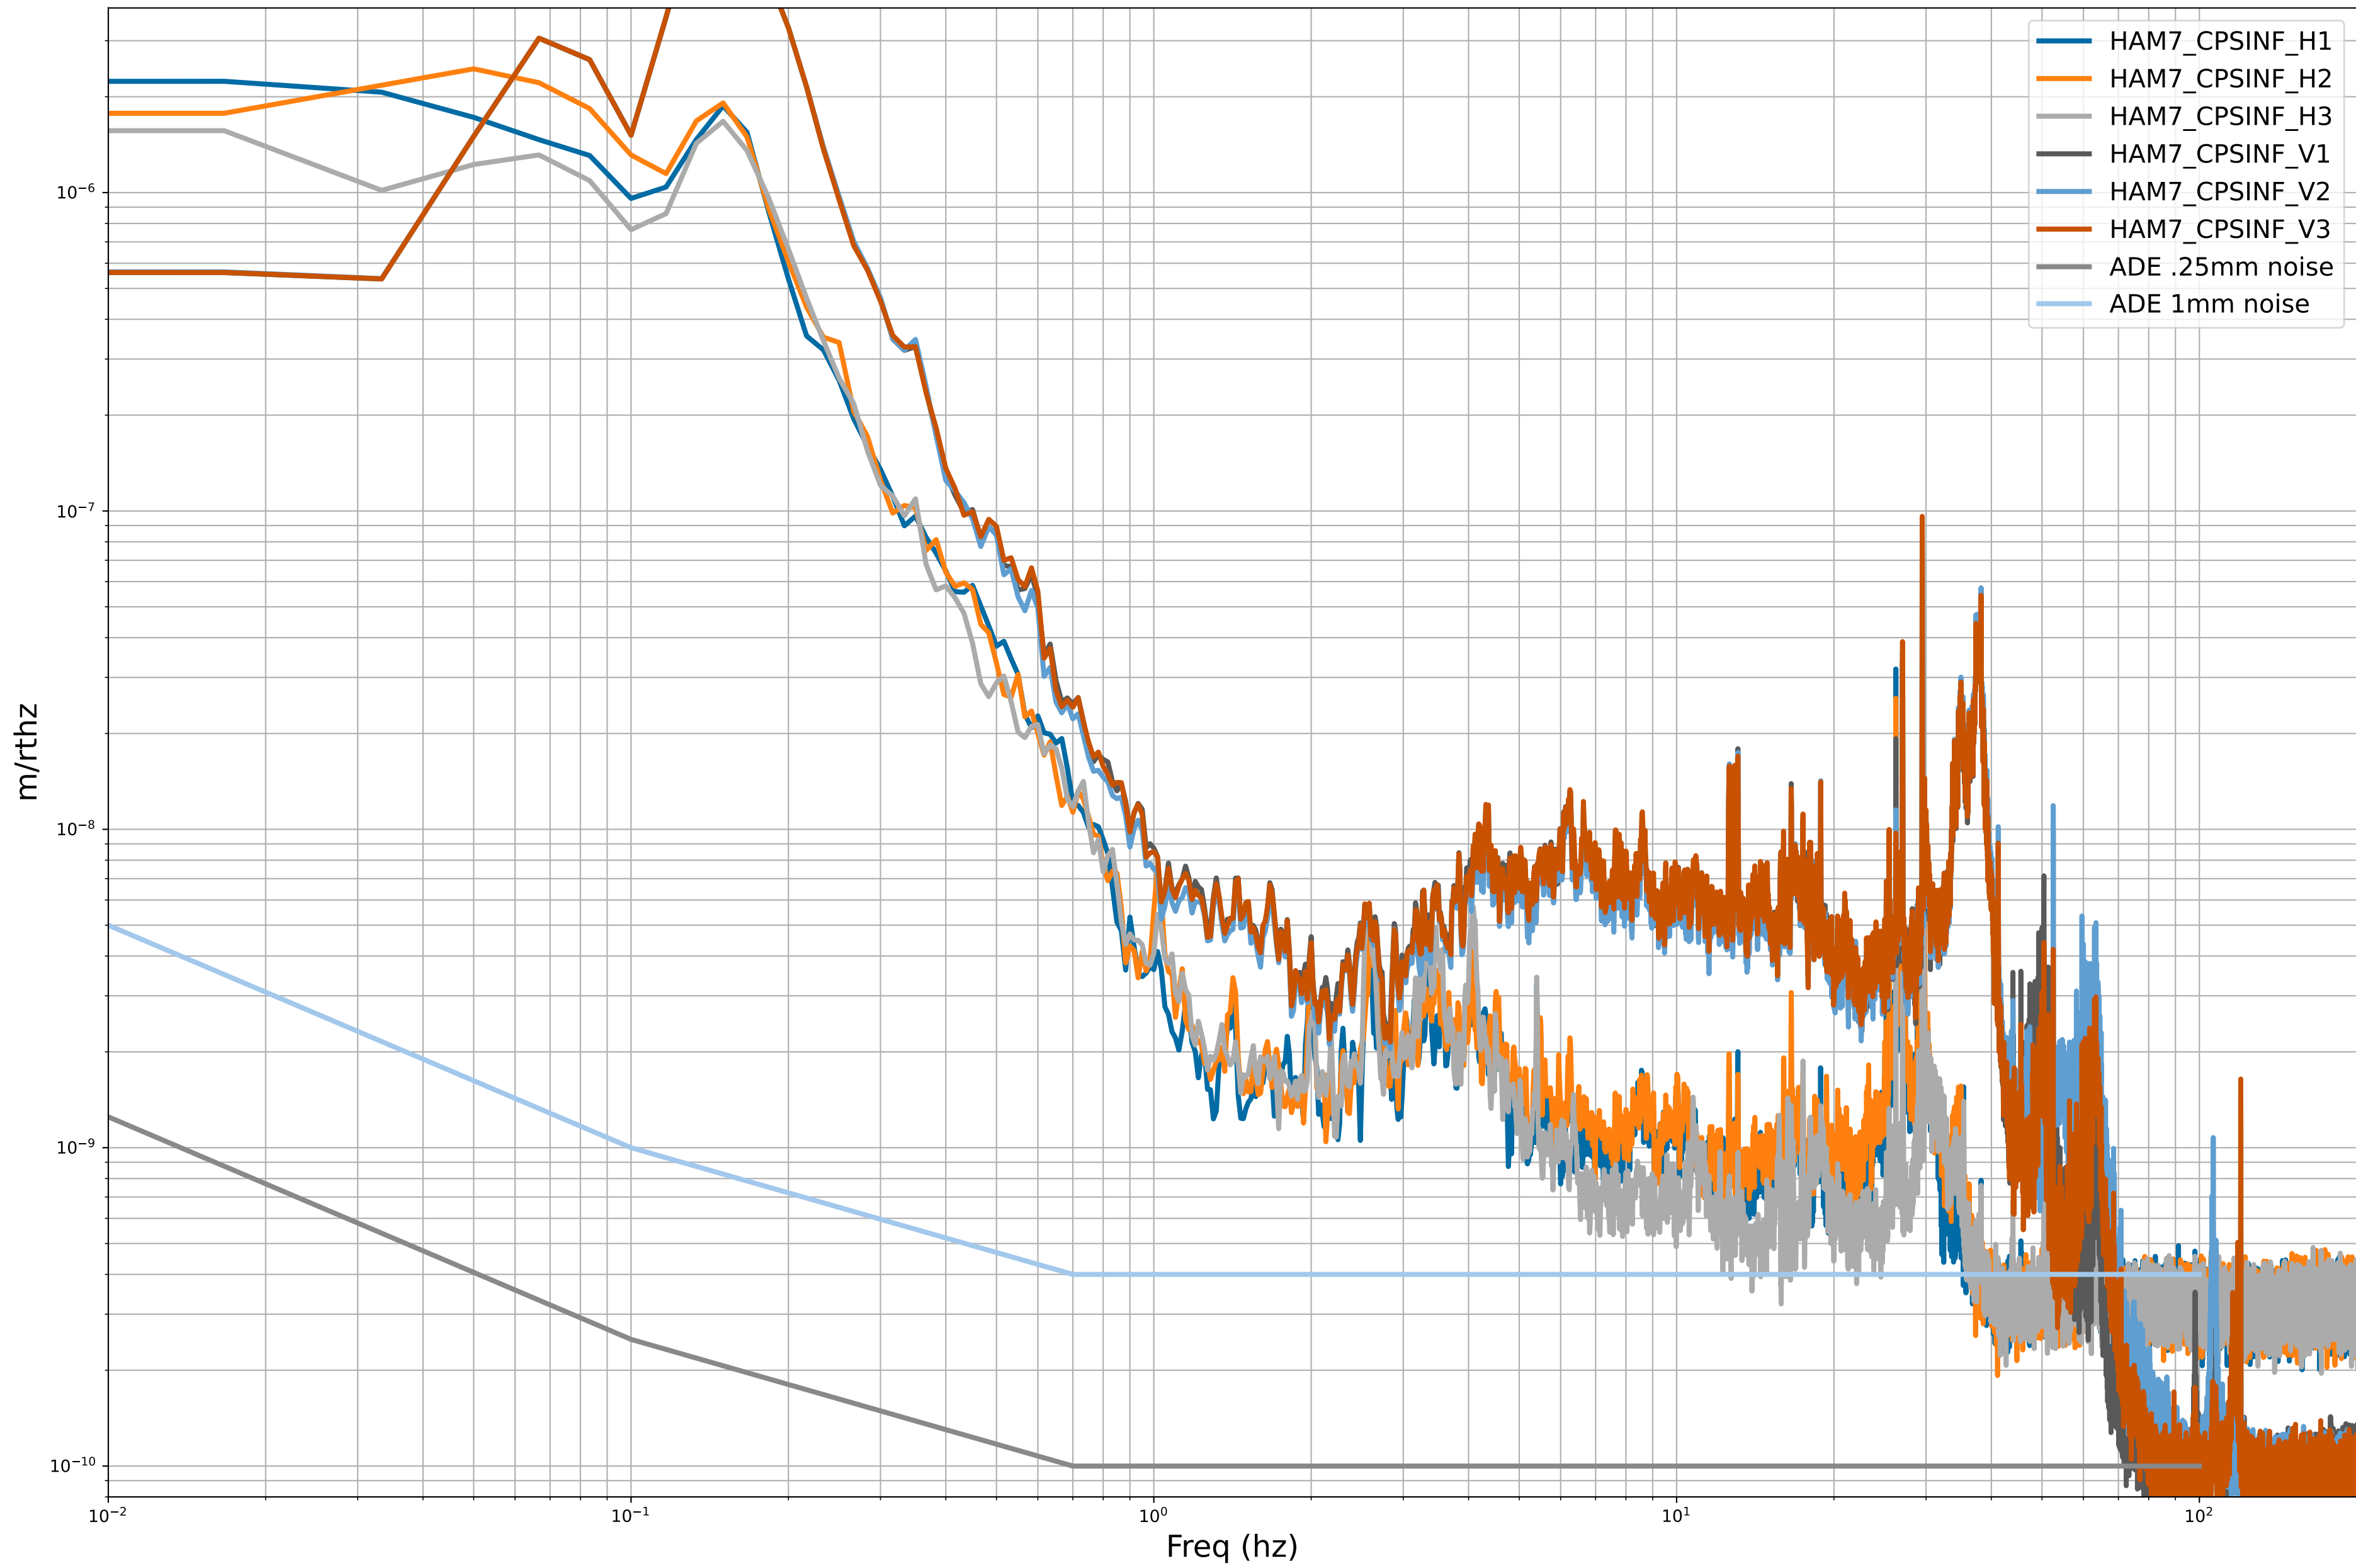

HAM7 CPS Spectra 1415962800 to 1415963400

calibration only >10hz