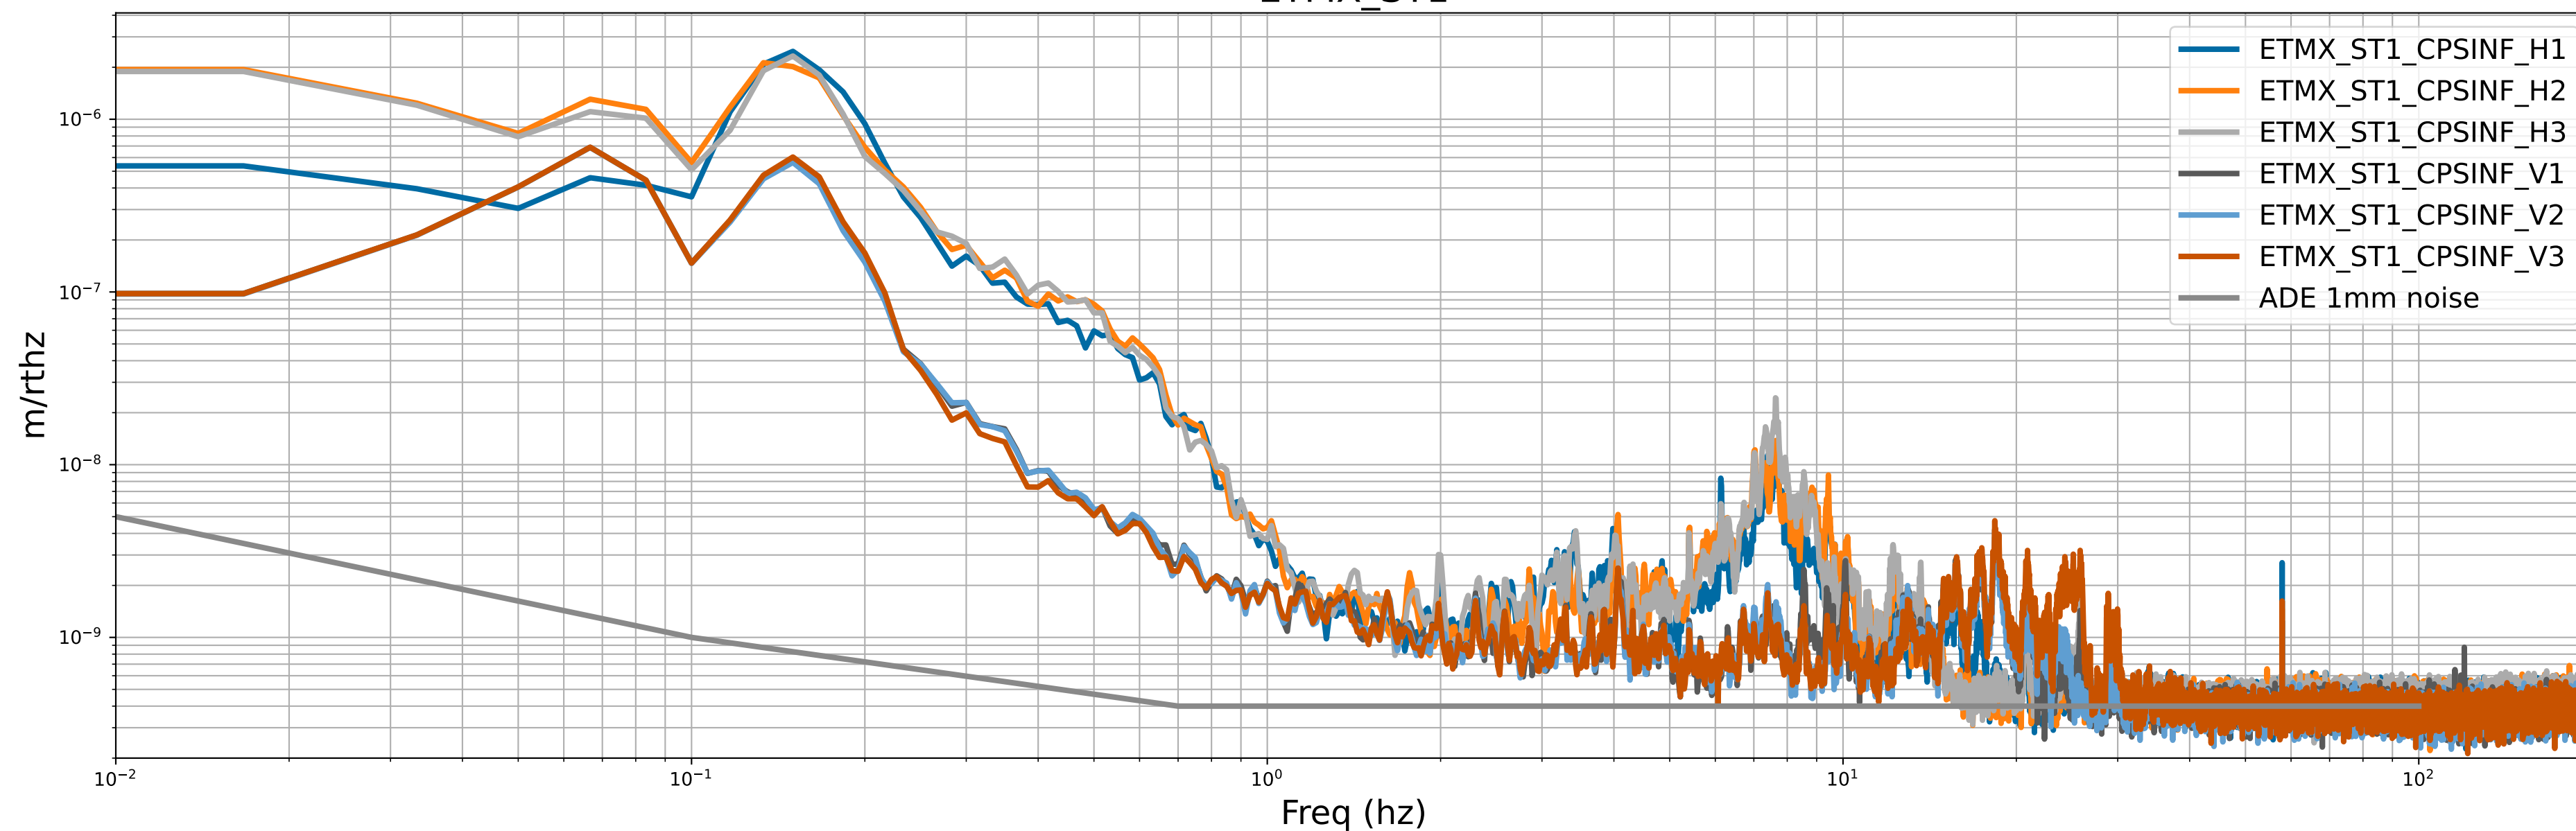

ETMX_ST2

CPS Spectra 1415962800 to 1415963400