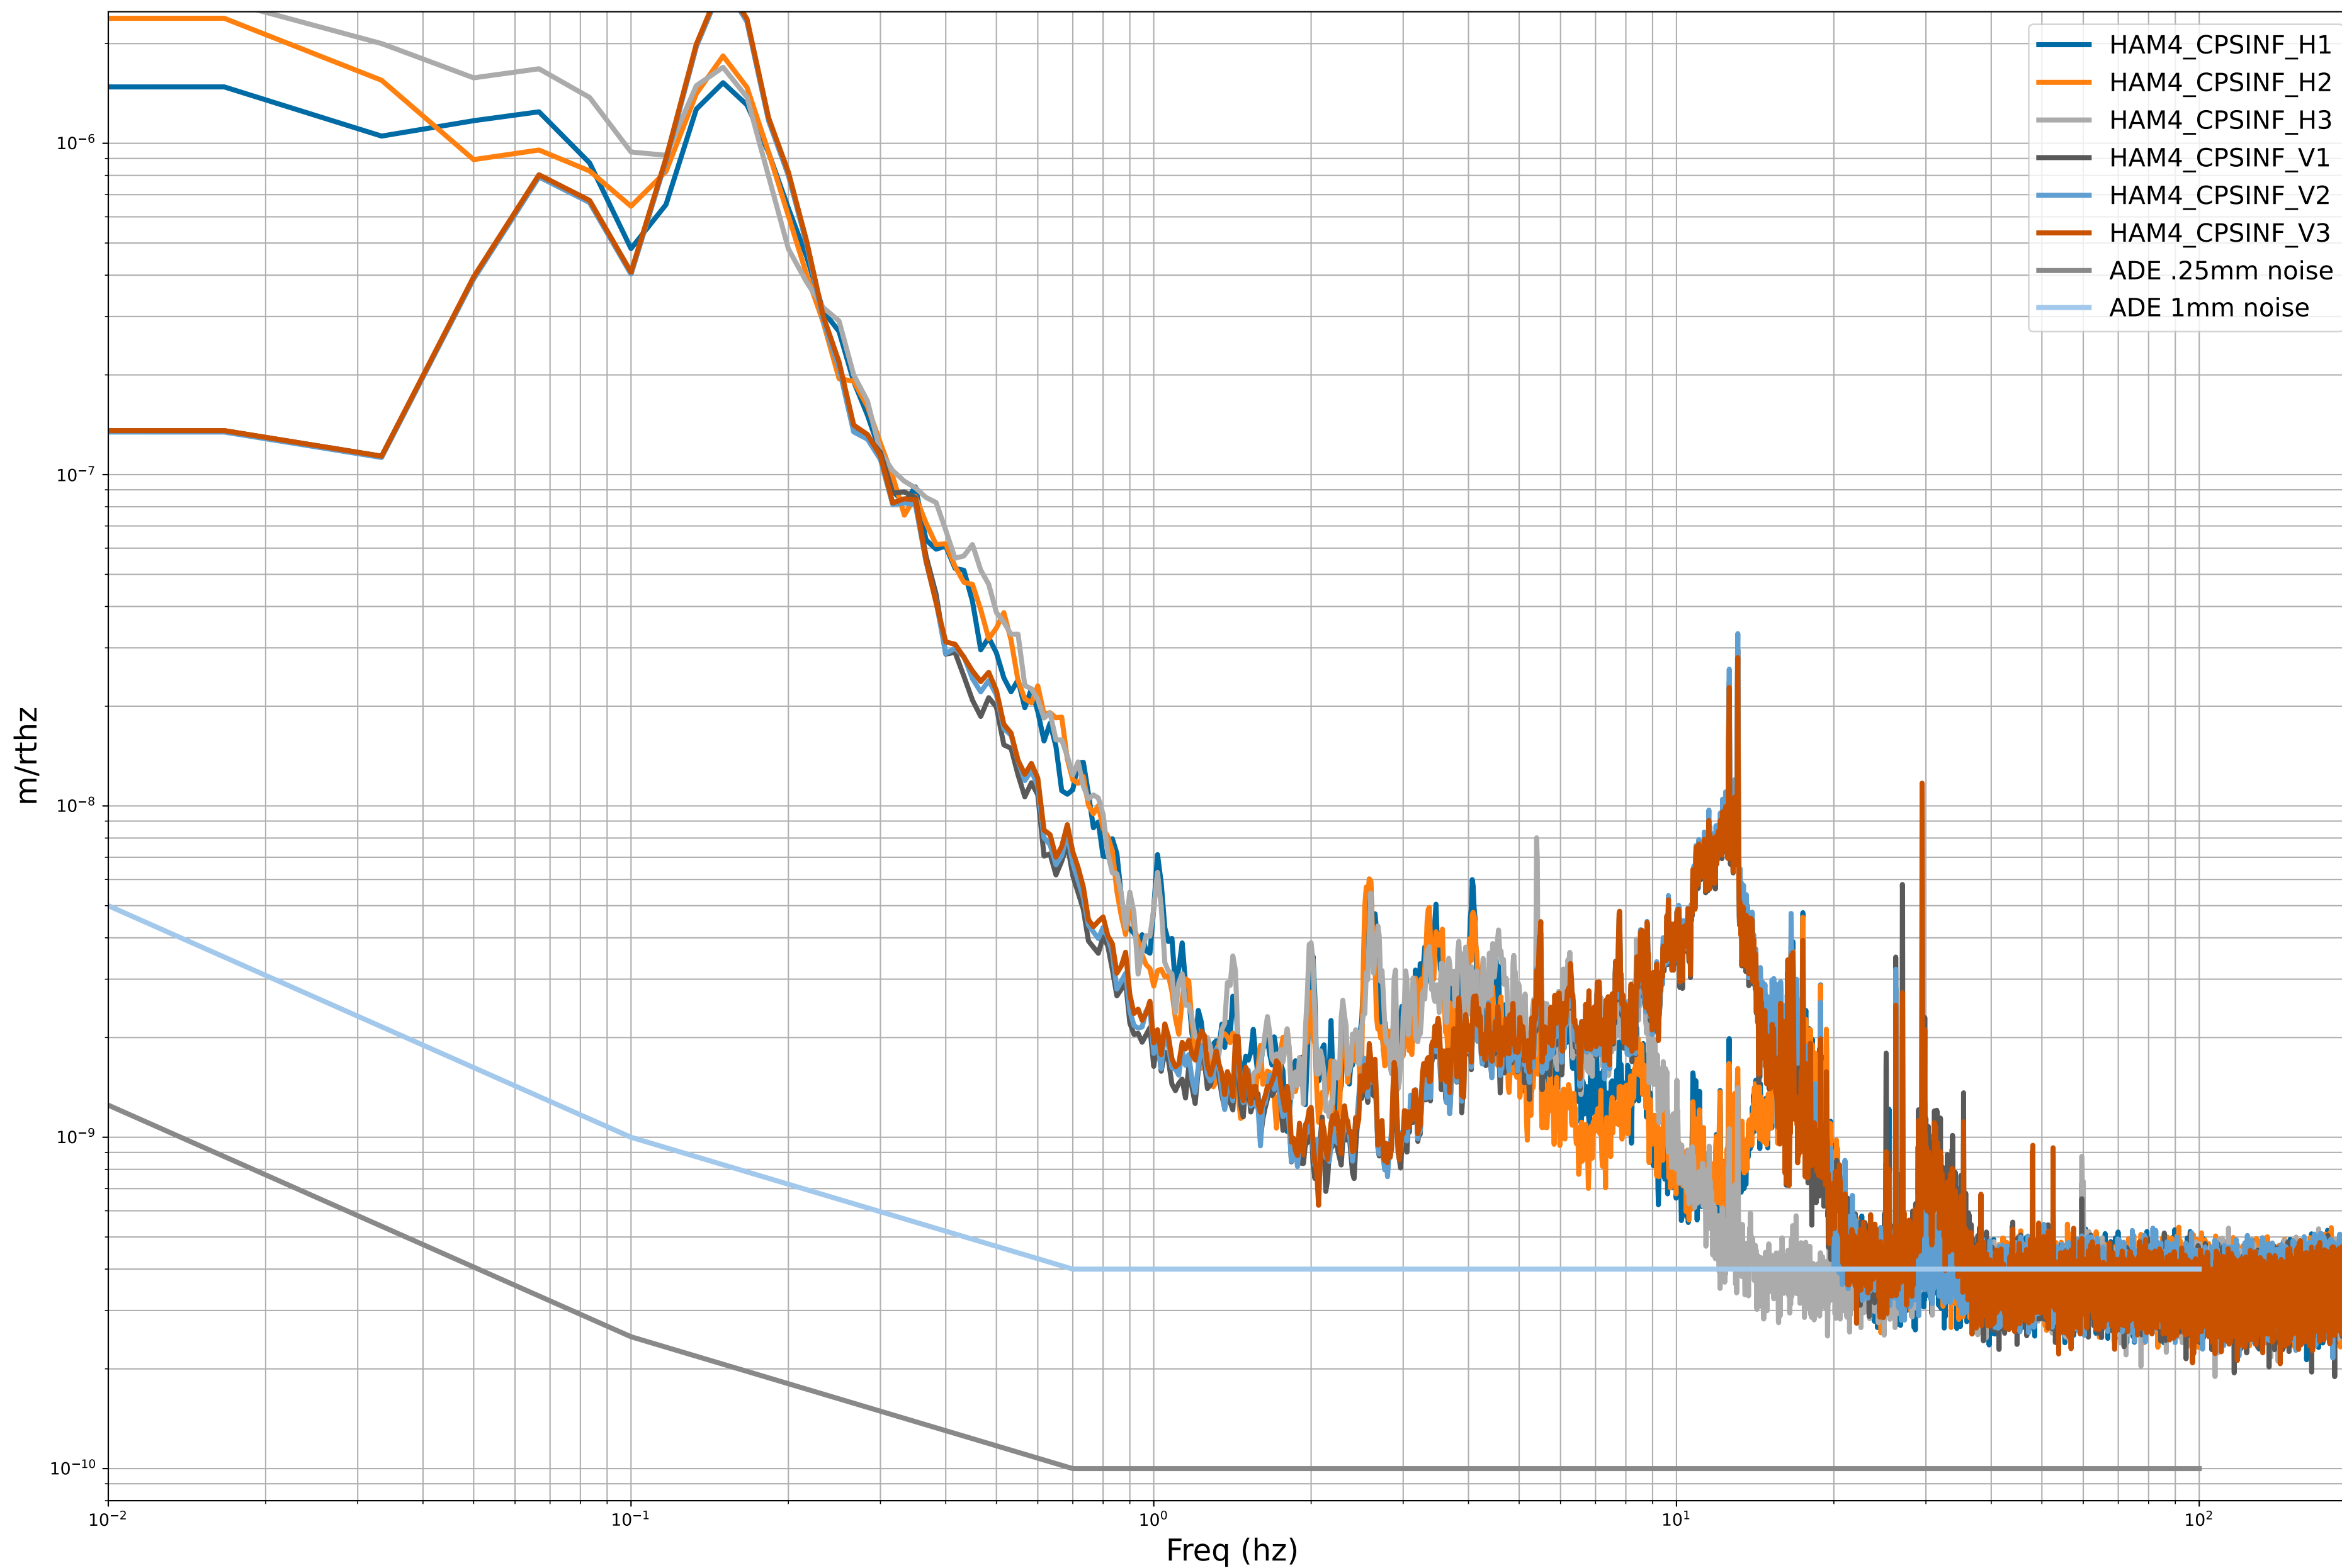

HAM4 CPS Spectra 1415962800 to 1415963400

calibration only >10hz