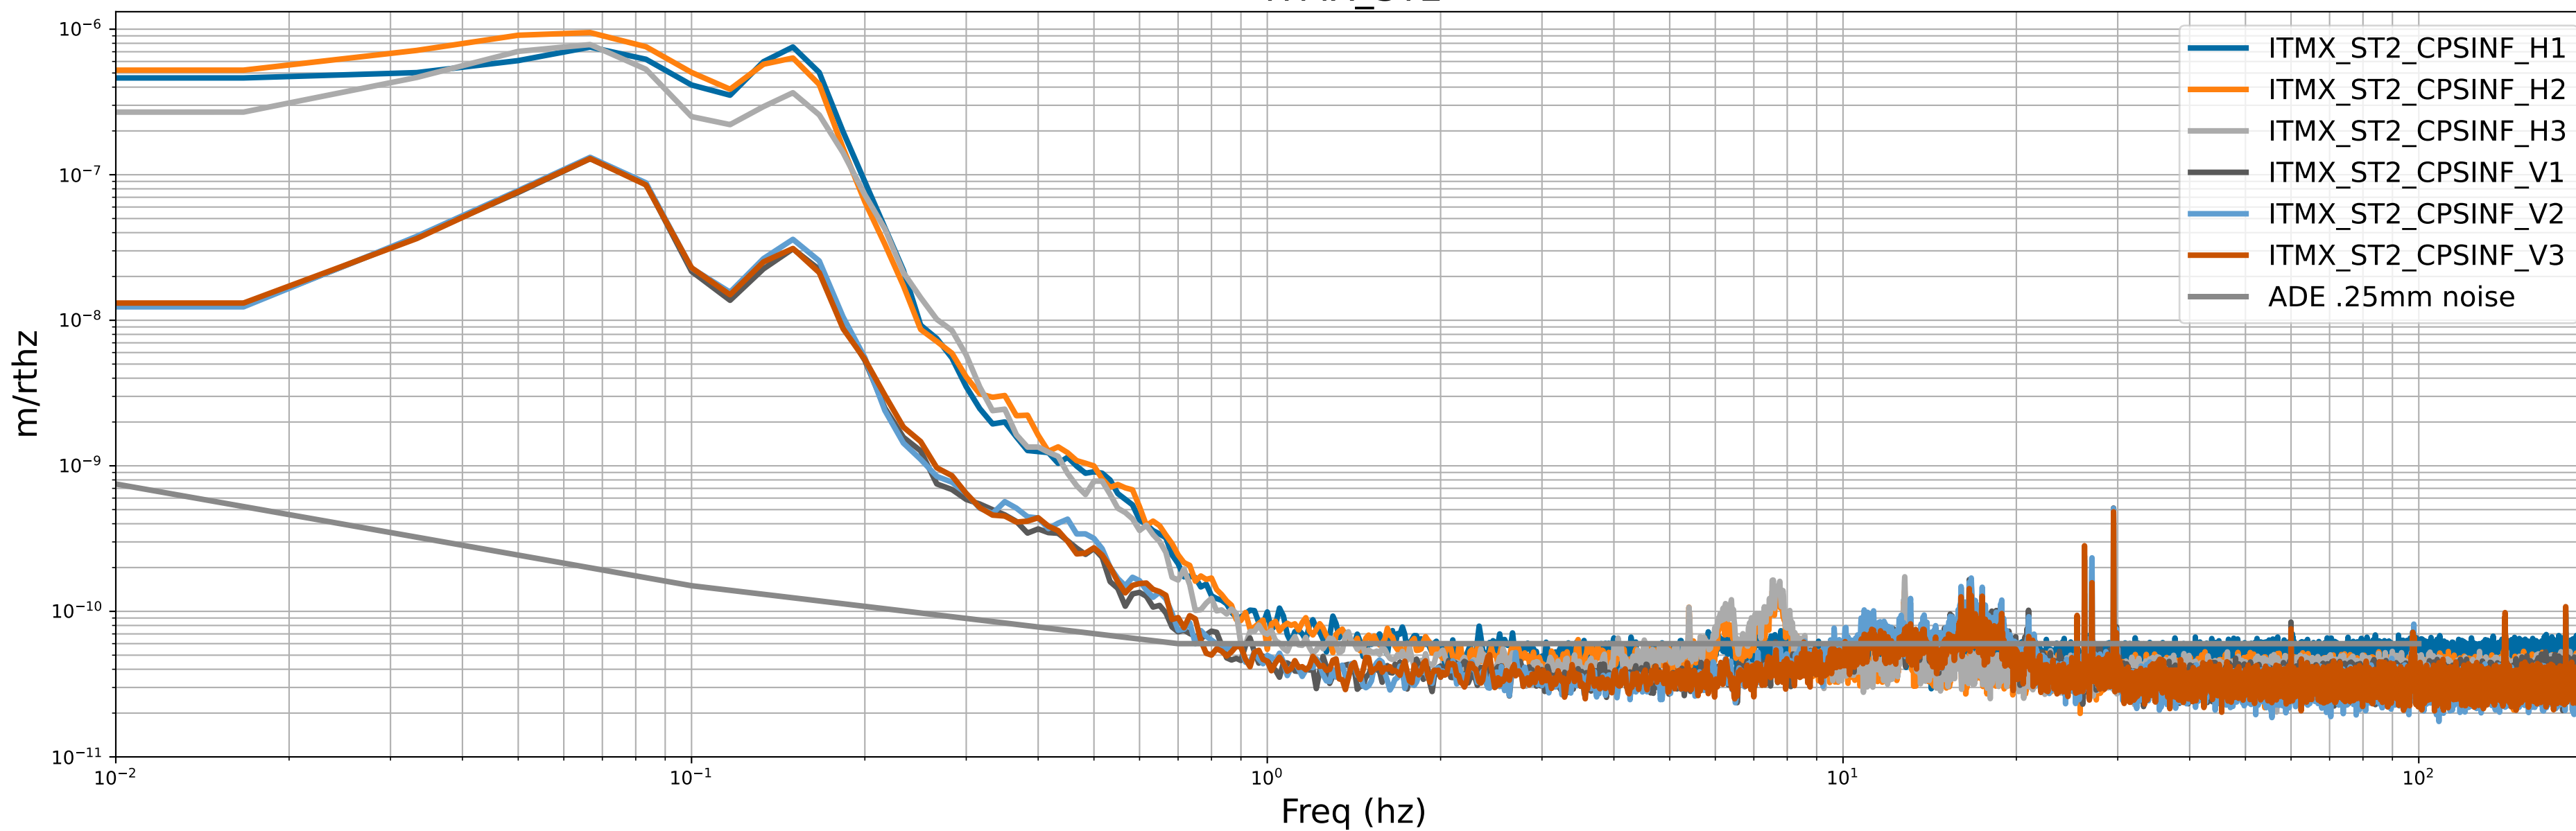

calibration only >10hz