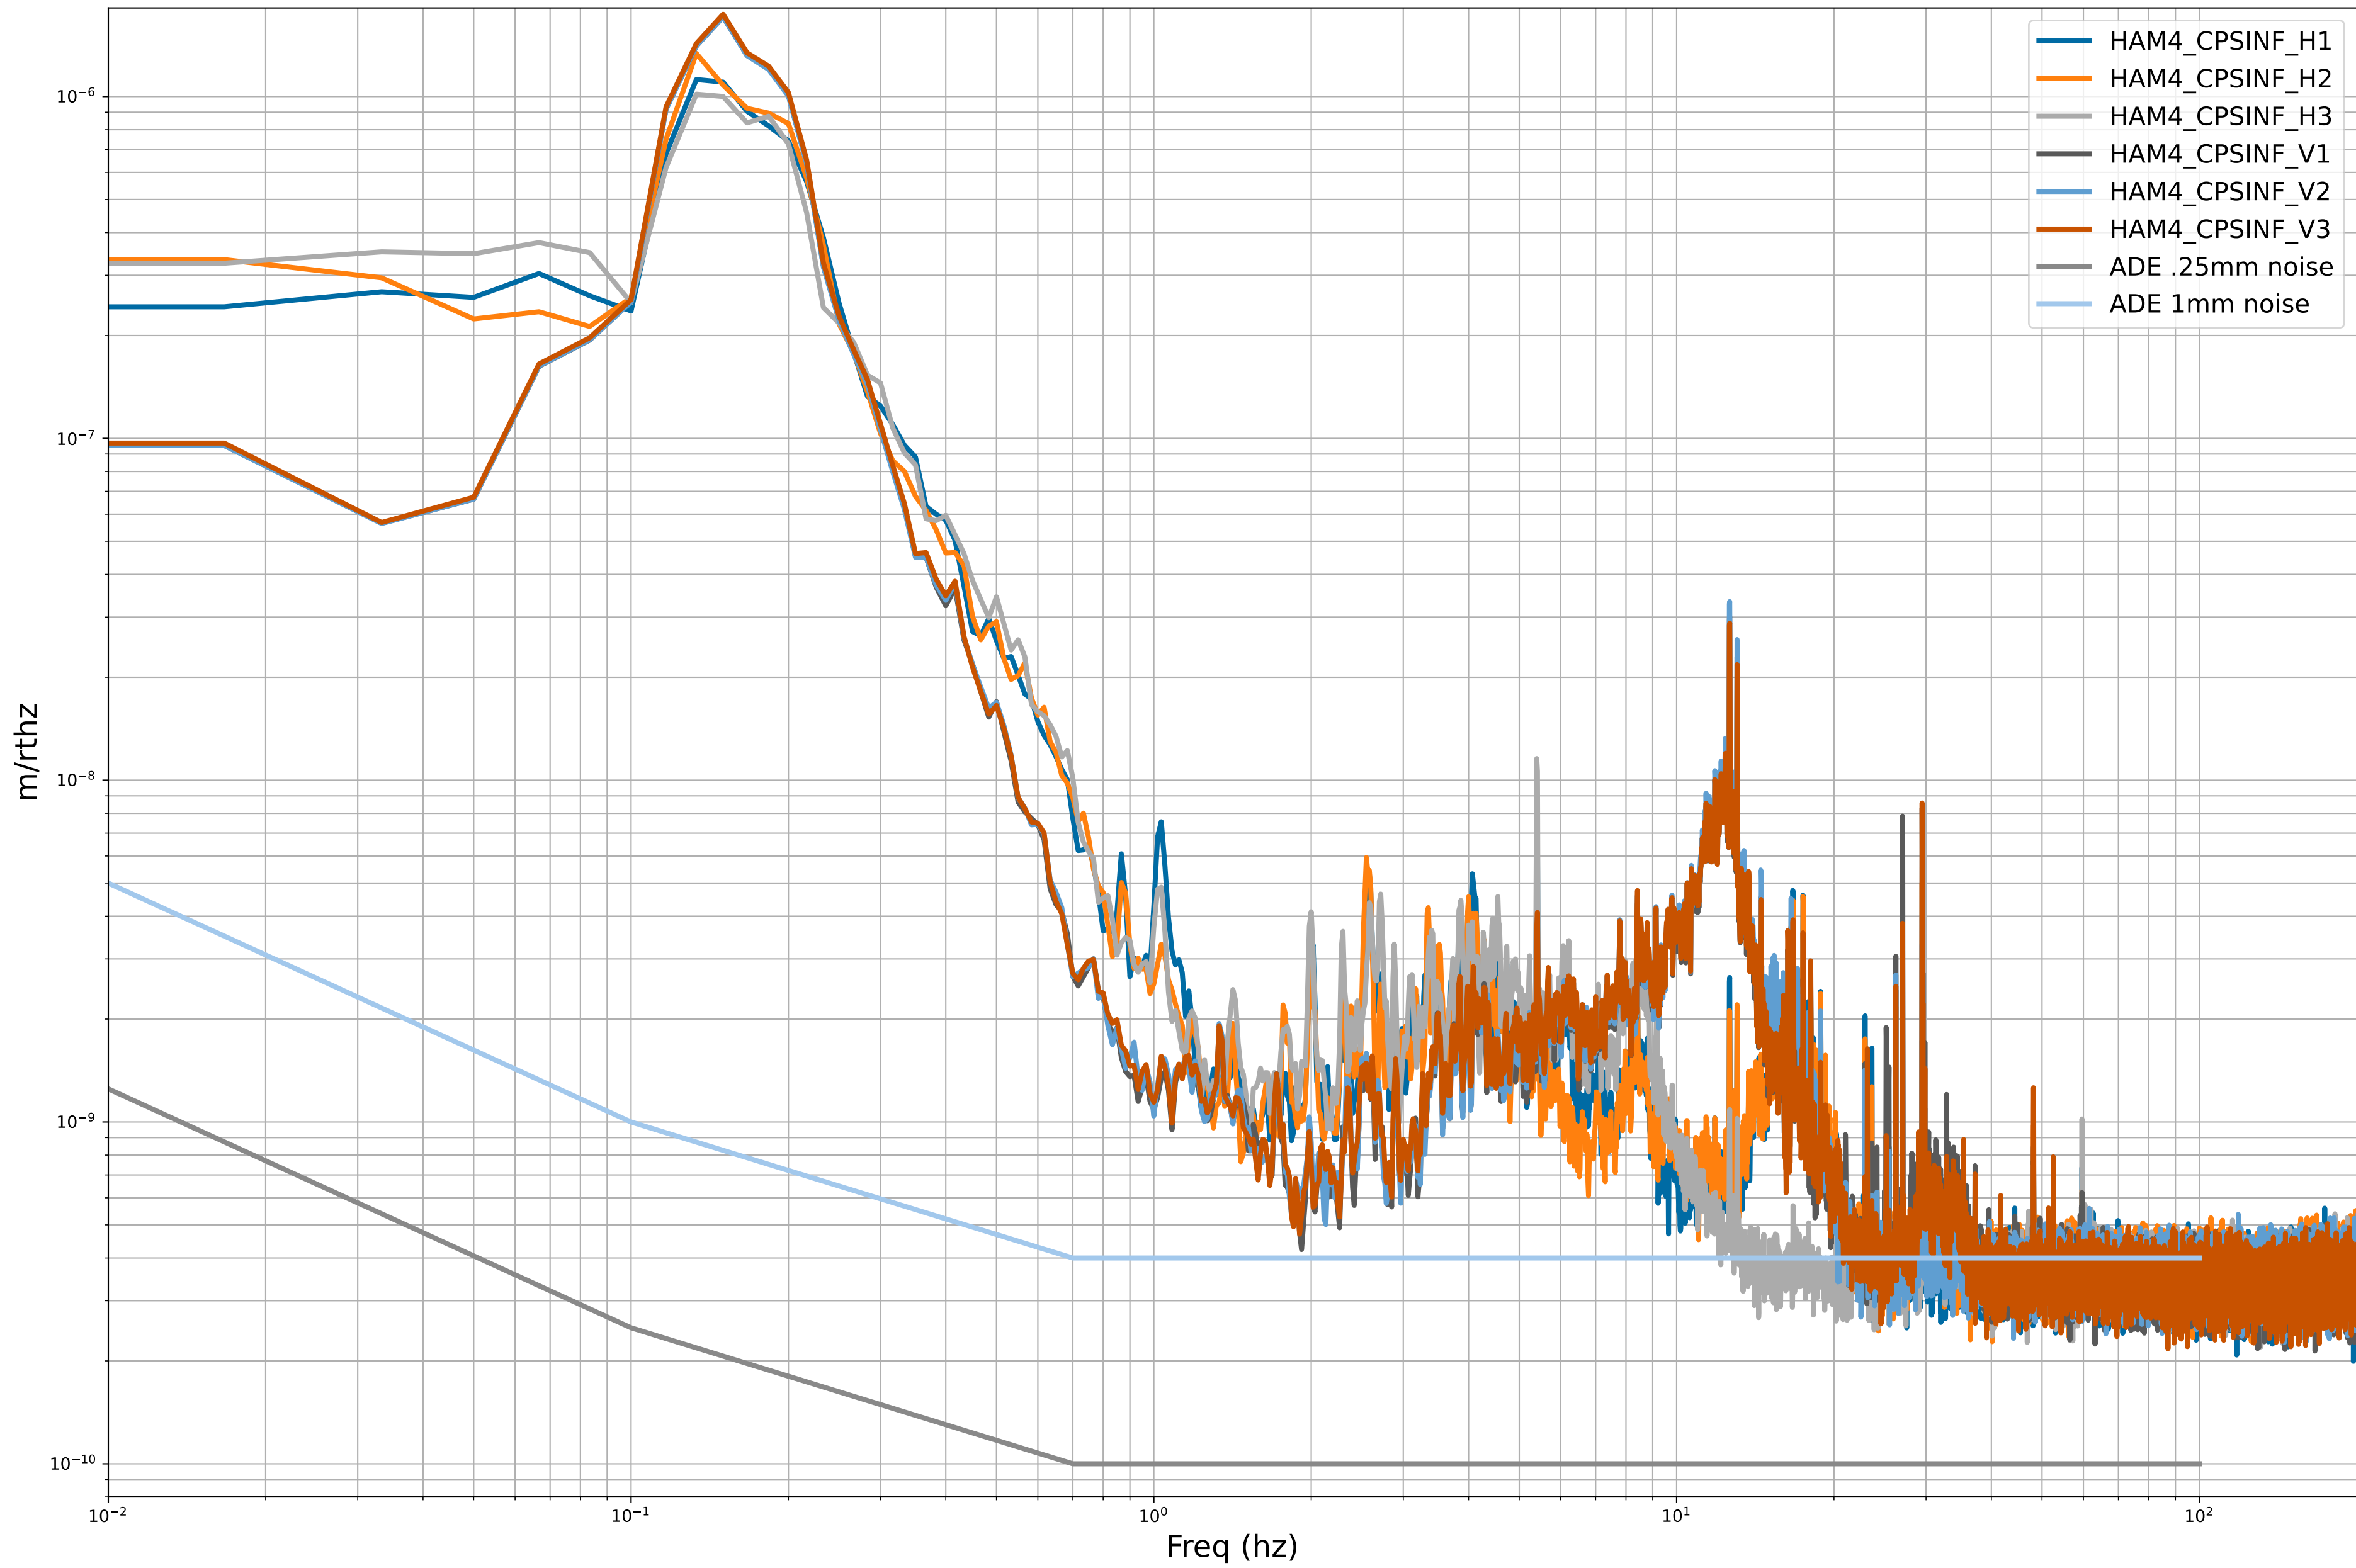

HAM2 CPS Spectra 1416308400 to 1416309000

calibration only >10hz

HAM3 CPS Spectra 1416308400 to 1416309000

calibration only >10hz

HAM4 CPS Spectra 1416308400 to 1416309000

calibration only >10hz

HAM5 CPS Spectra 1416308400 to 1416309000

calibration only >10hz

HAM6 CPS Spectra 1416308400 to 1416309000

calibration only >10hz

HAM7 CPS Spectra 1416308400 to 1416309000

calibration only >10hz

HAM8 CPS Spectra 1416308400 to 1416309000

calibration only >10hz

CPS Spectra 1416308400 to 1416309000

calibration only >10hz

CPS Spectra 1416308400 to 1416309000

ITMY_ST1

ITMY_ST2

calibration only >10hz

CPS Spectra 1416308400 to 1416309000

calibration only >10hz