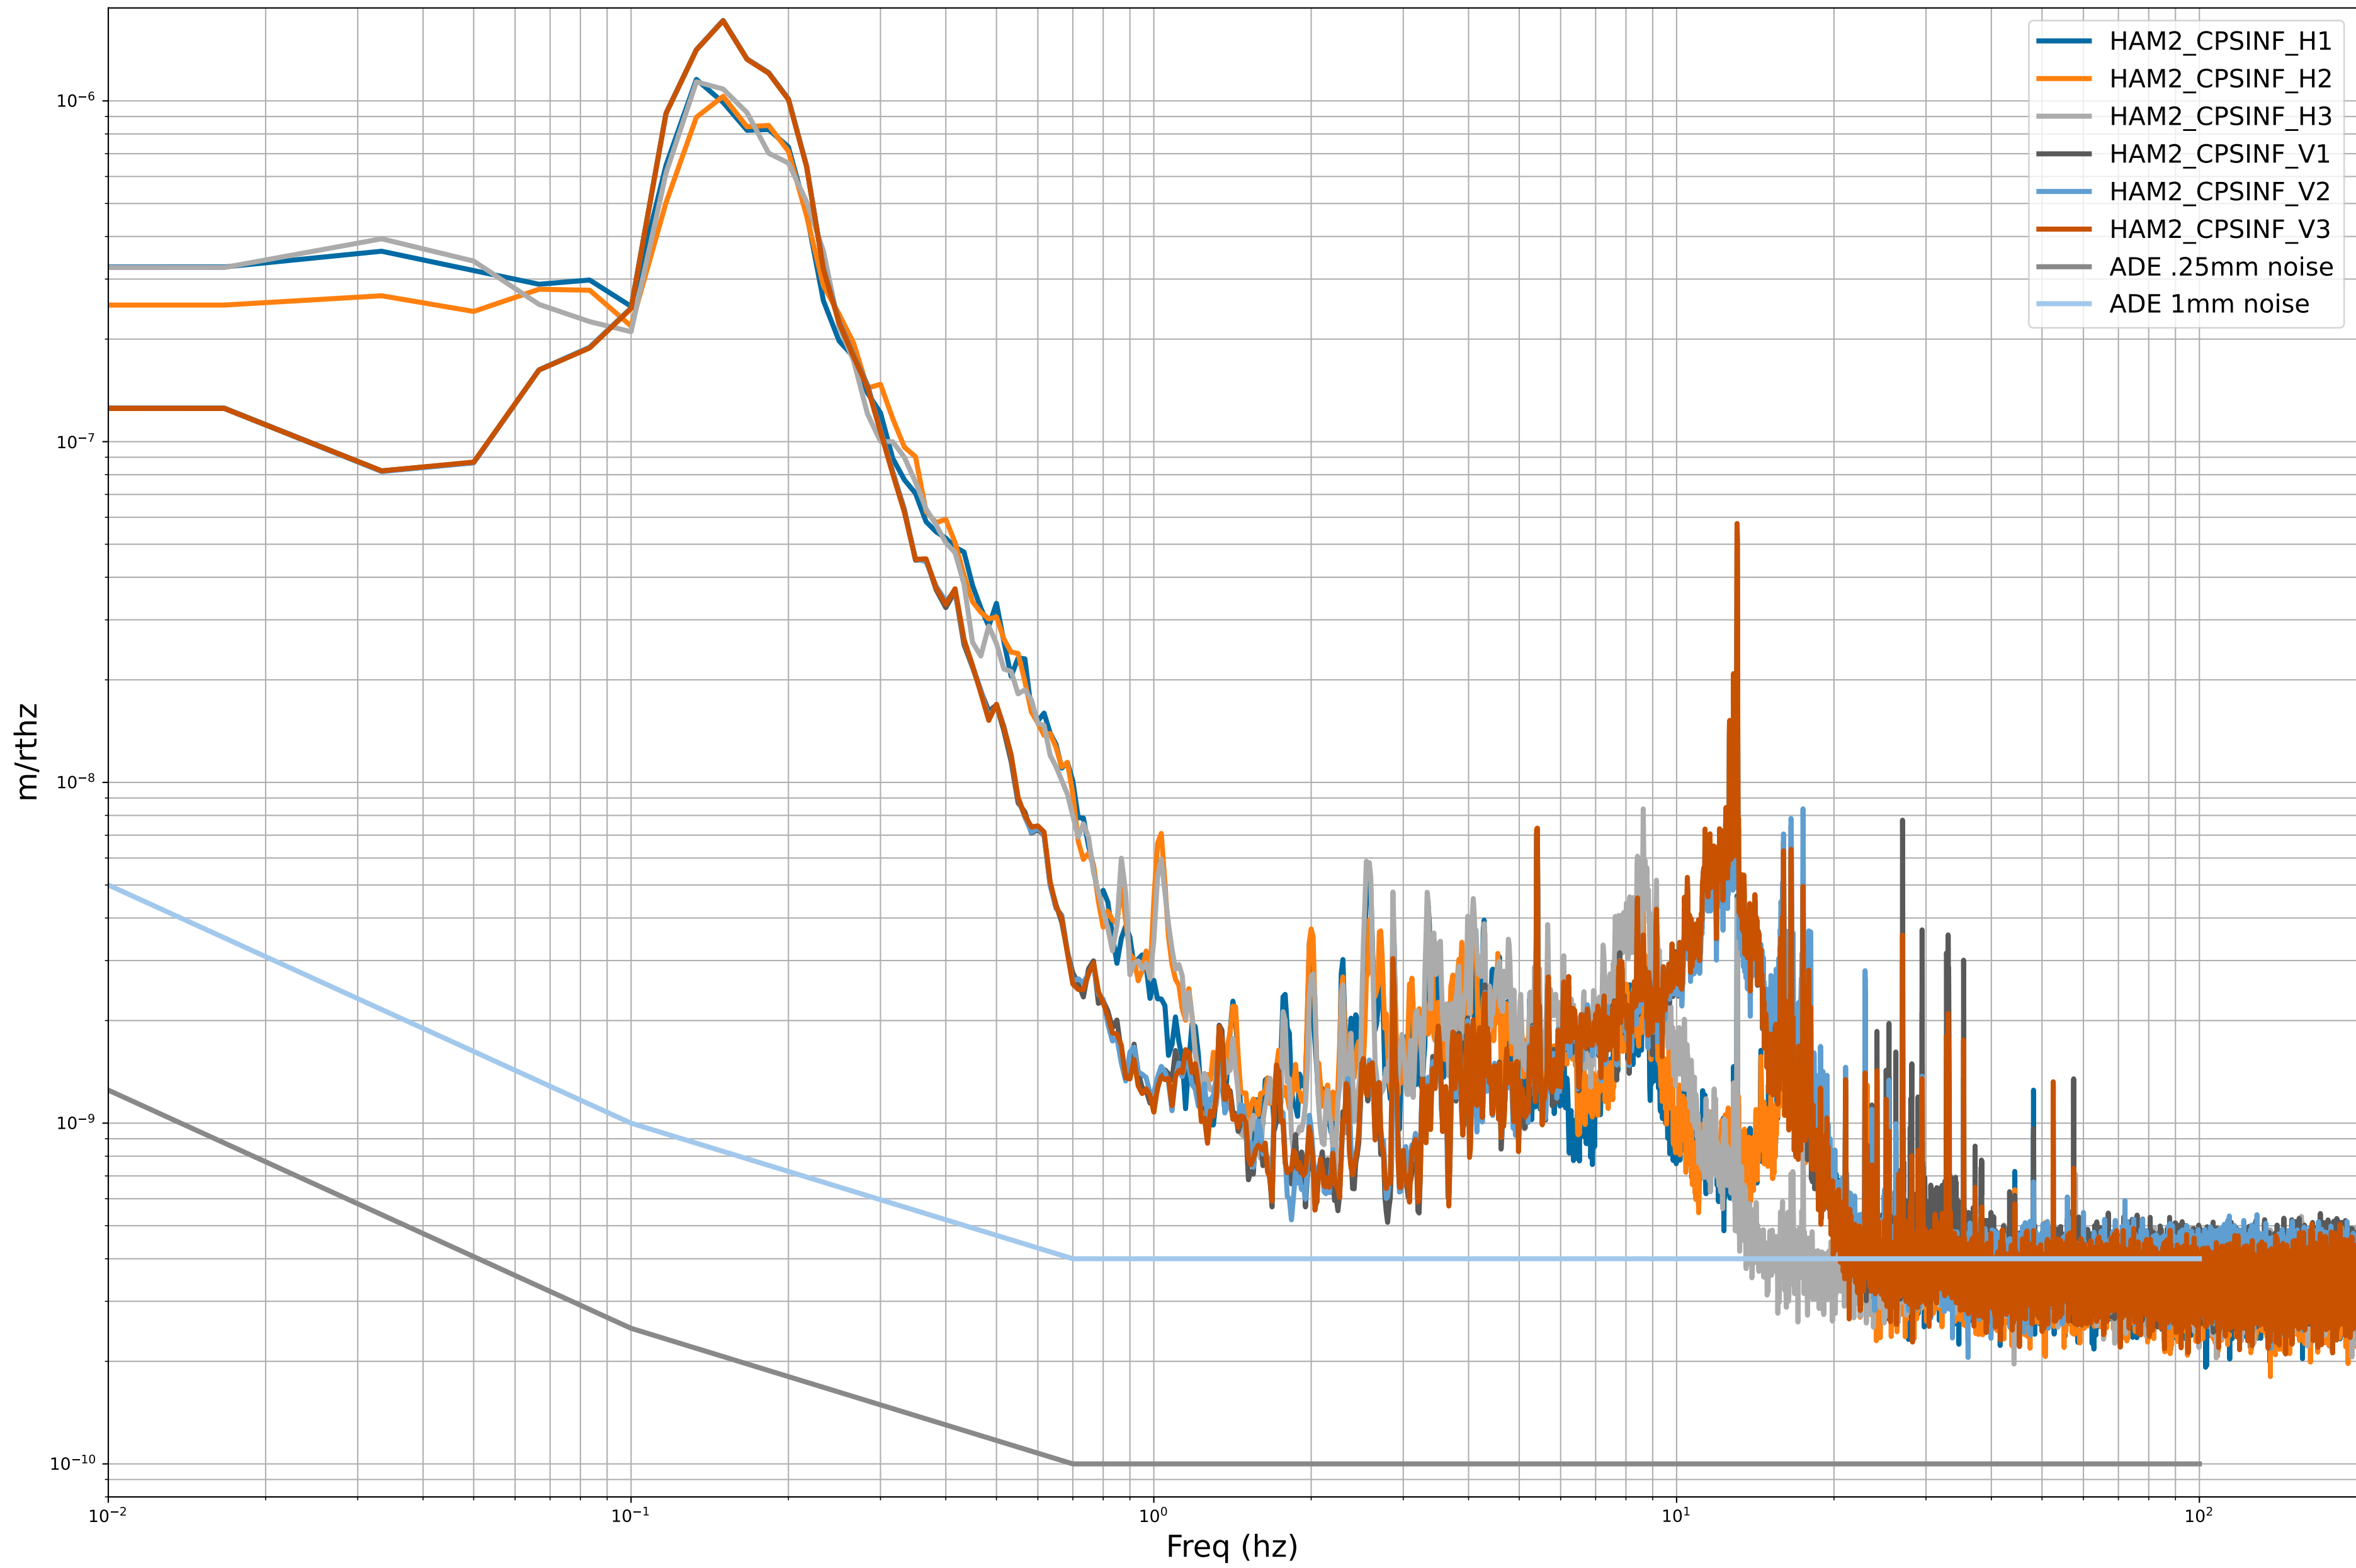

HAM2 CPS Spectra 1416308400 to 1416309000

calibration only >10hz

HAM3 CPS Spectra 1416308400 to 1416309000

calibration only >10hz

HAM4 CPS Spectra 1416308400 to 1416309000

calibration only >10hz

HAM5 CPS Spectra 1416308400 to 1416309000

calibration only >10hz

HAM6 CPS Spectra 1416308400 to 1416309000

calibration only >10hz

HAM7 CPS Spectra 1416308400 to 1416309000

calibration only >10hz

HAM8 CPS Spectra 1416308400 to 1416309000

calibration only >10hz

CPS Spectra 1416308400 to 1416309000

calibration only >10hz

CPS Spectra 1416308400 to 1416309000

ITMY_ST1

ITMY_ST2

calibration only >10hz

CPS Spectra 1416308400 to 1416309000

calibration only >10hz