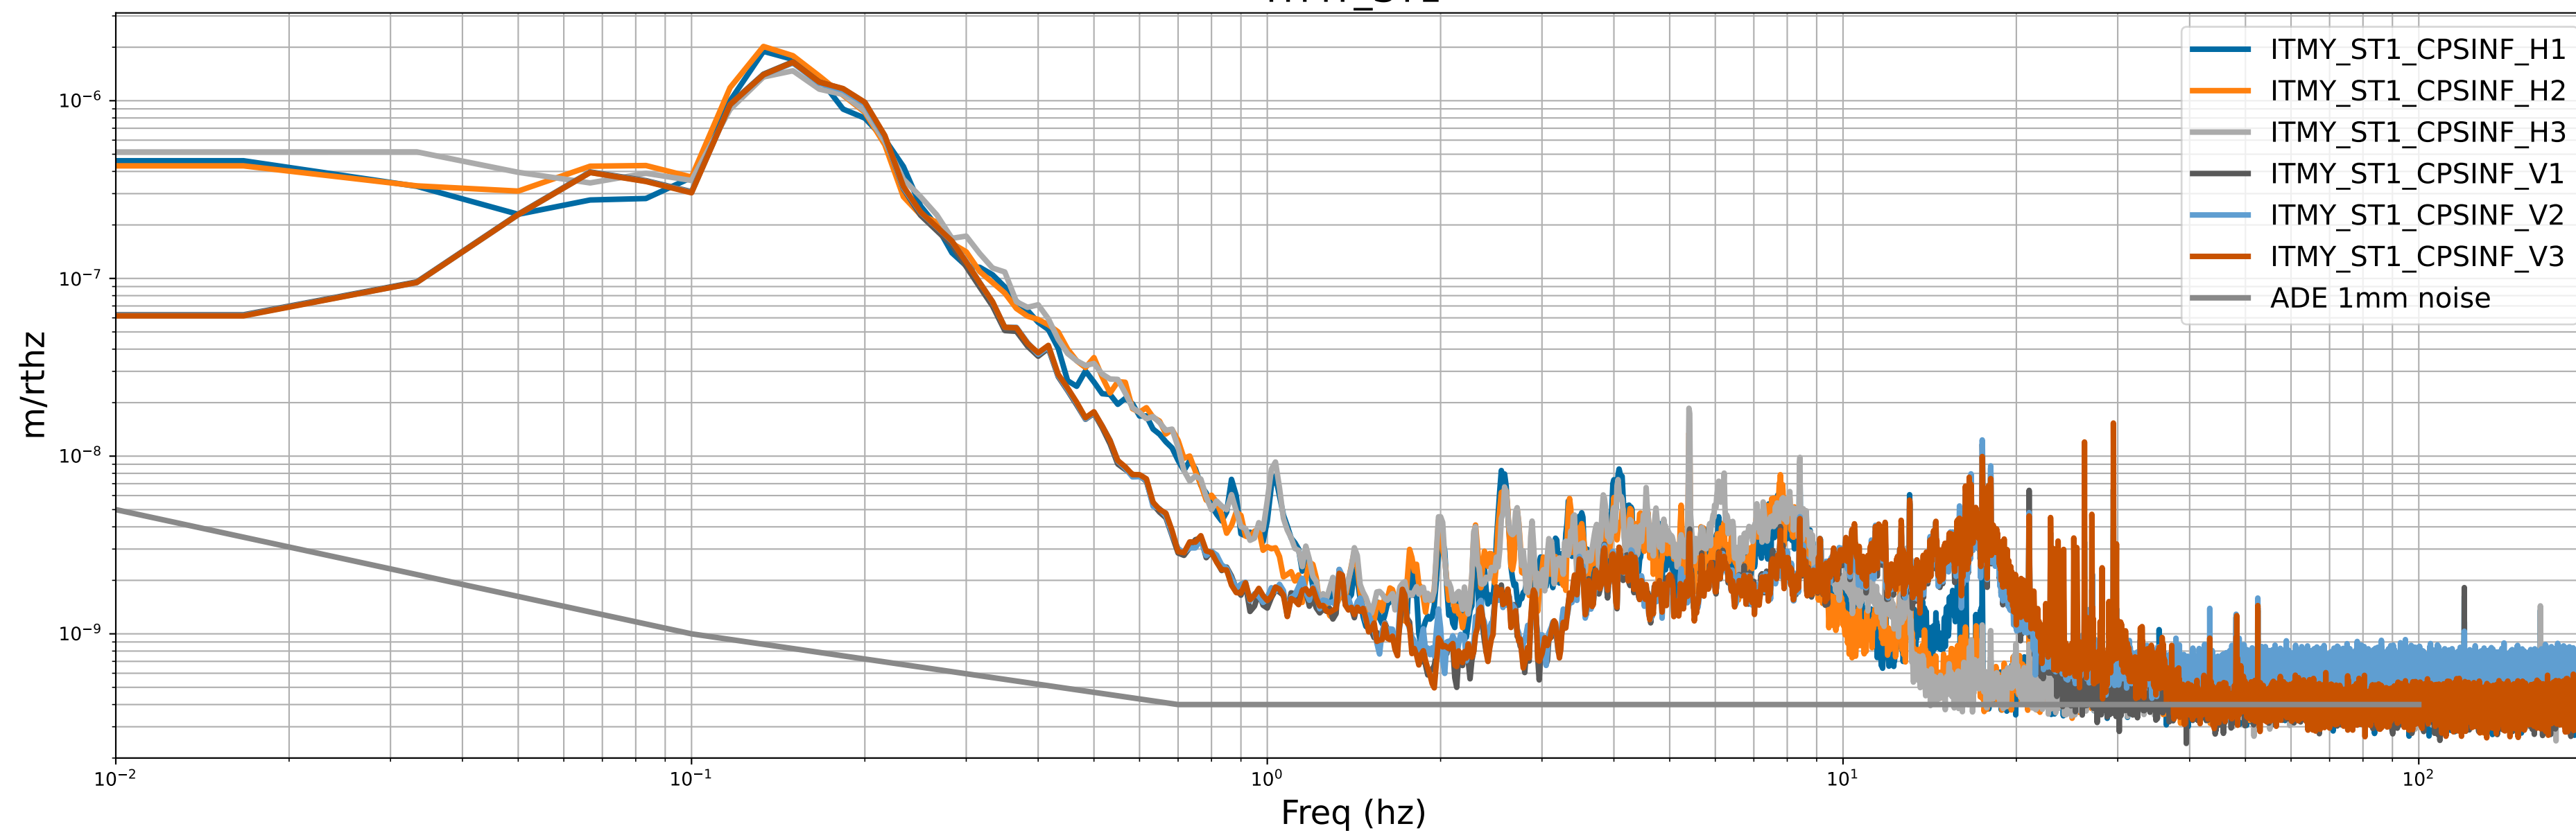

HAM2 CPS Spectra 1416308400 to 1416309000

calibration only >10hz

HAM3 CPS Spectra 1416308400 to 1416309000

calibration only >10hz

HAM4 CPS Spectra 1416308400 to 1416309000

calibration only >10hz

HAM5 CPS Spectra 1416308400 to 1416309000

calibration only >10hz

HAM6 CPS Spectra 1416308400 to 1416309000

calibration only >10hz

HAM7 CPS Spectra 1416308400 to 1416309000

calibration only >10hz

HAM8 CPS Spectra 1416308400 to 1416309000

calibration only >10hz

CPS Spectra 1416308400 to 1416309000

calibration only >10hz

CPS Spectra 1416308400 to 1416309000

ITMY_ST1

ITMY_ST2

calibration only >10hz

CPS Spectra 1416308400 to 1416309000

calibration only >10hz