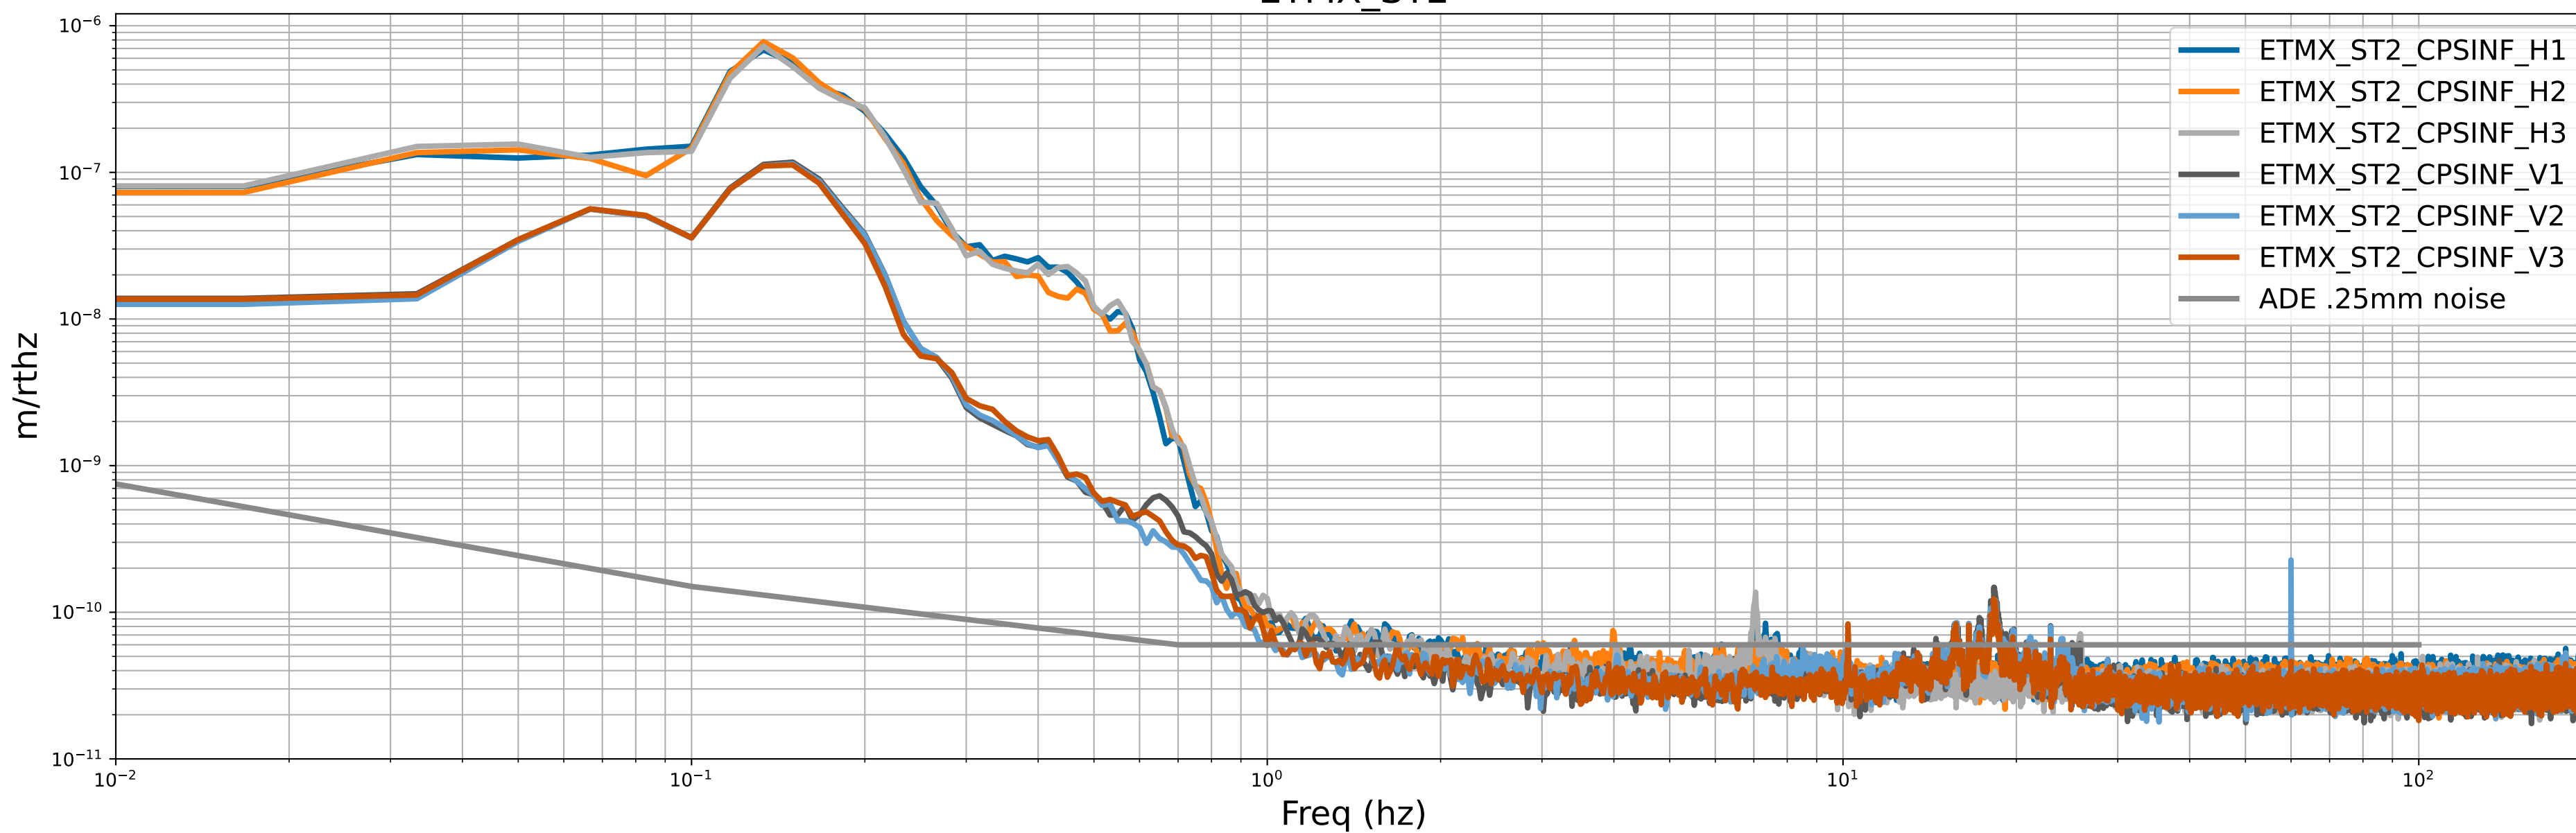

HAM2 CPS Spectra 1416308400 to 1416309000

calibration only >10hz

HAM3 CPS Spectra 1416308400 to 1416309000

calibration only >10hz

HAM4 CPS Spectra 1416308400 to 1416309000

calibration only >10hz

HAM5 CPS Spectra 1416308400 to 1416309000

calibration only >10hz

HAM6 CPS Spectra 1416308400 to 1416309000

calibration only >10hz

HAM7 CPS Spectra 1416308400 to 1416309000

calibration only >10hz

HAM8 CPS Spectra 1416308400 to 1416309000

calibration only >10hz

CPS Spectra 1416308400 to 1416309000

calibration only >10hz

CPS Spectra 1416308400 to 1416309000

ITMY_ST1

ITMY_ST2

calibration only >10hz

CPS Spectra 1416308400 to 1416309000

calibration only >10hz

CPS Spectra 1416308400 to 1416309000

ETMX_ST1

ETMX_ST2

calibration only >10hz

CPS Spectra 1416308400 to 1416309000

ETMY_ST1

ETMY_ST2

calibration only >10hz