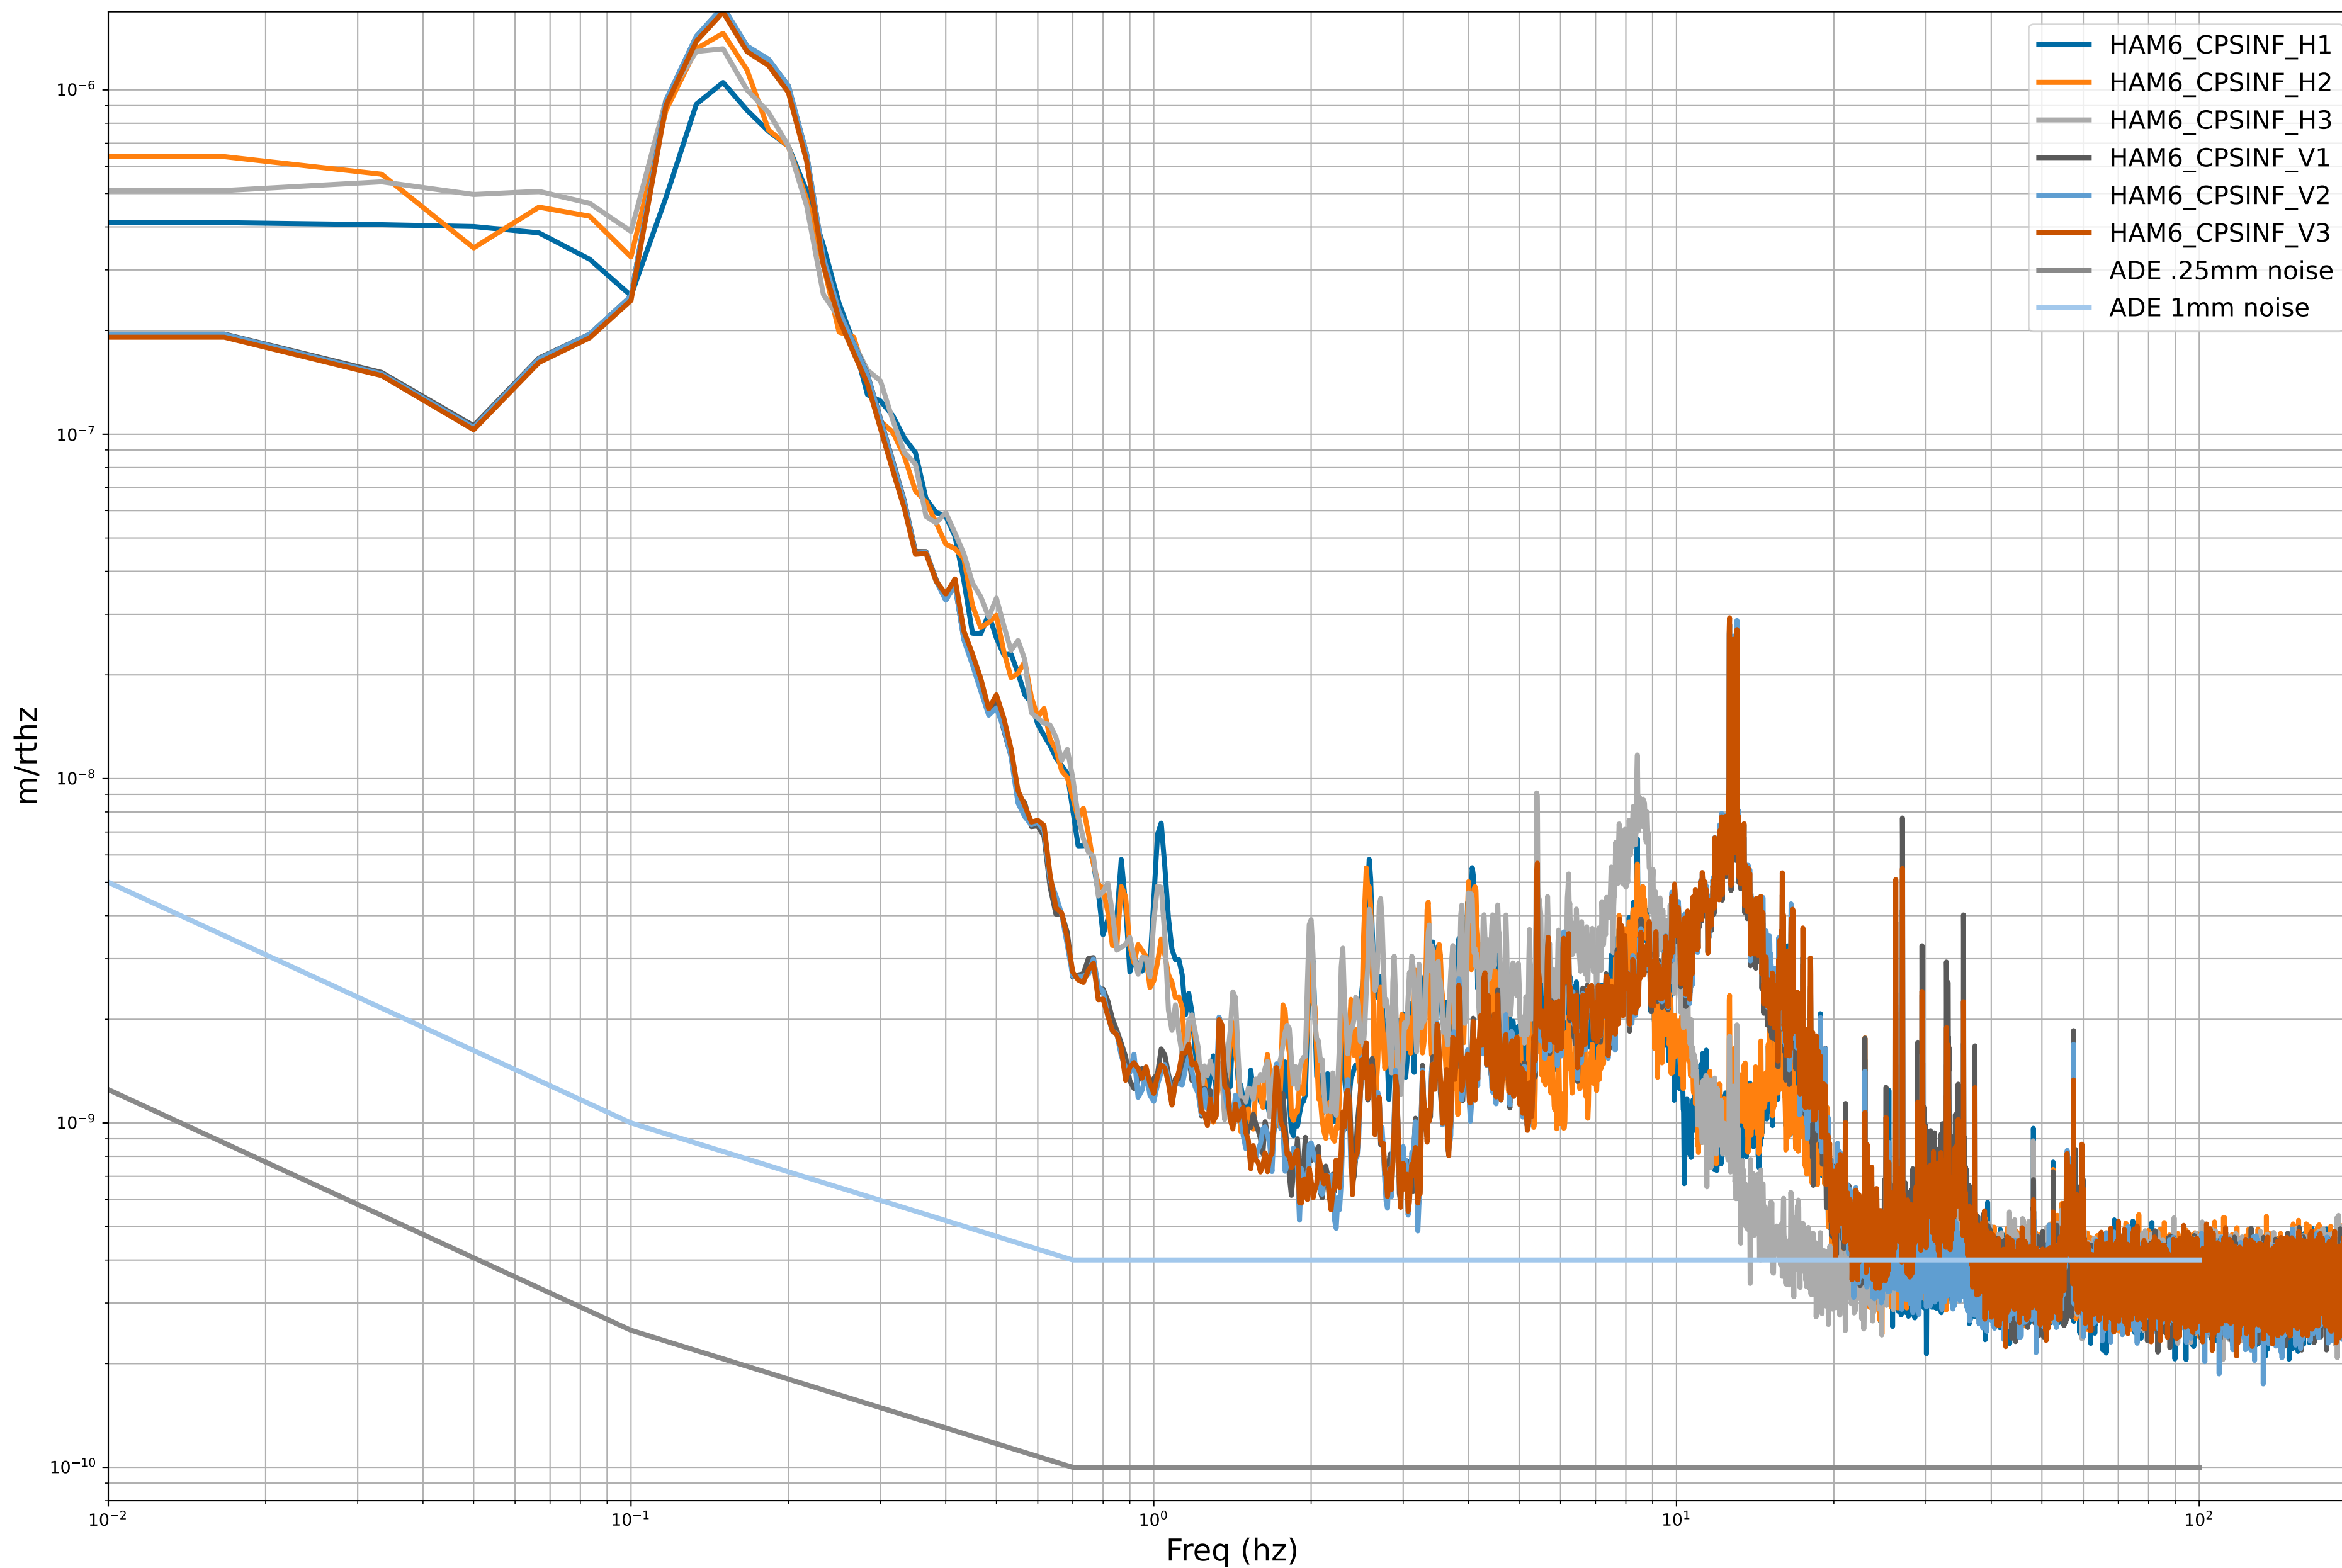

HAM2 CPS Spectra 1416308400 to 1416309000

calibration only >10hz

HAM3 CPS Spectra 1416308400 to 1416309000

calibration only >10hz

HAM4 CPS Spectra 1416308400 to 1416309000

calibration only >10hz

HAM5 CPS Spectra 1416308400 to 1416309000

calibration only >10hz

HAM6 CPS Spectra 1416308400 to 1416309000

calibration only >10hz

HAM7 CPS Spectra 1416308400 to 1416309000

calibration only >10hz

HAM8 CPS Spectra 1416308400 to 1416309000

calibration only >10hz

CPS Spectra 1416308400 to 1416309000

calibration only >10hz

CPS Spectra 1416308400 to 1416309000

ITMY_ST1

ITMY_ST2

calibration only >10hz

CPS Spectra 1416308400 to 1416309000

calibration only >10hz