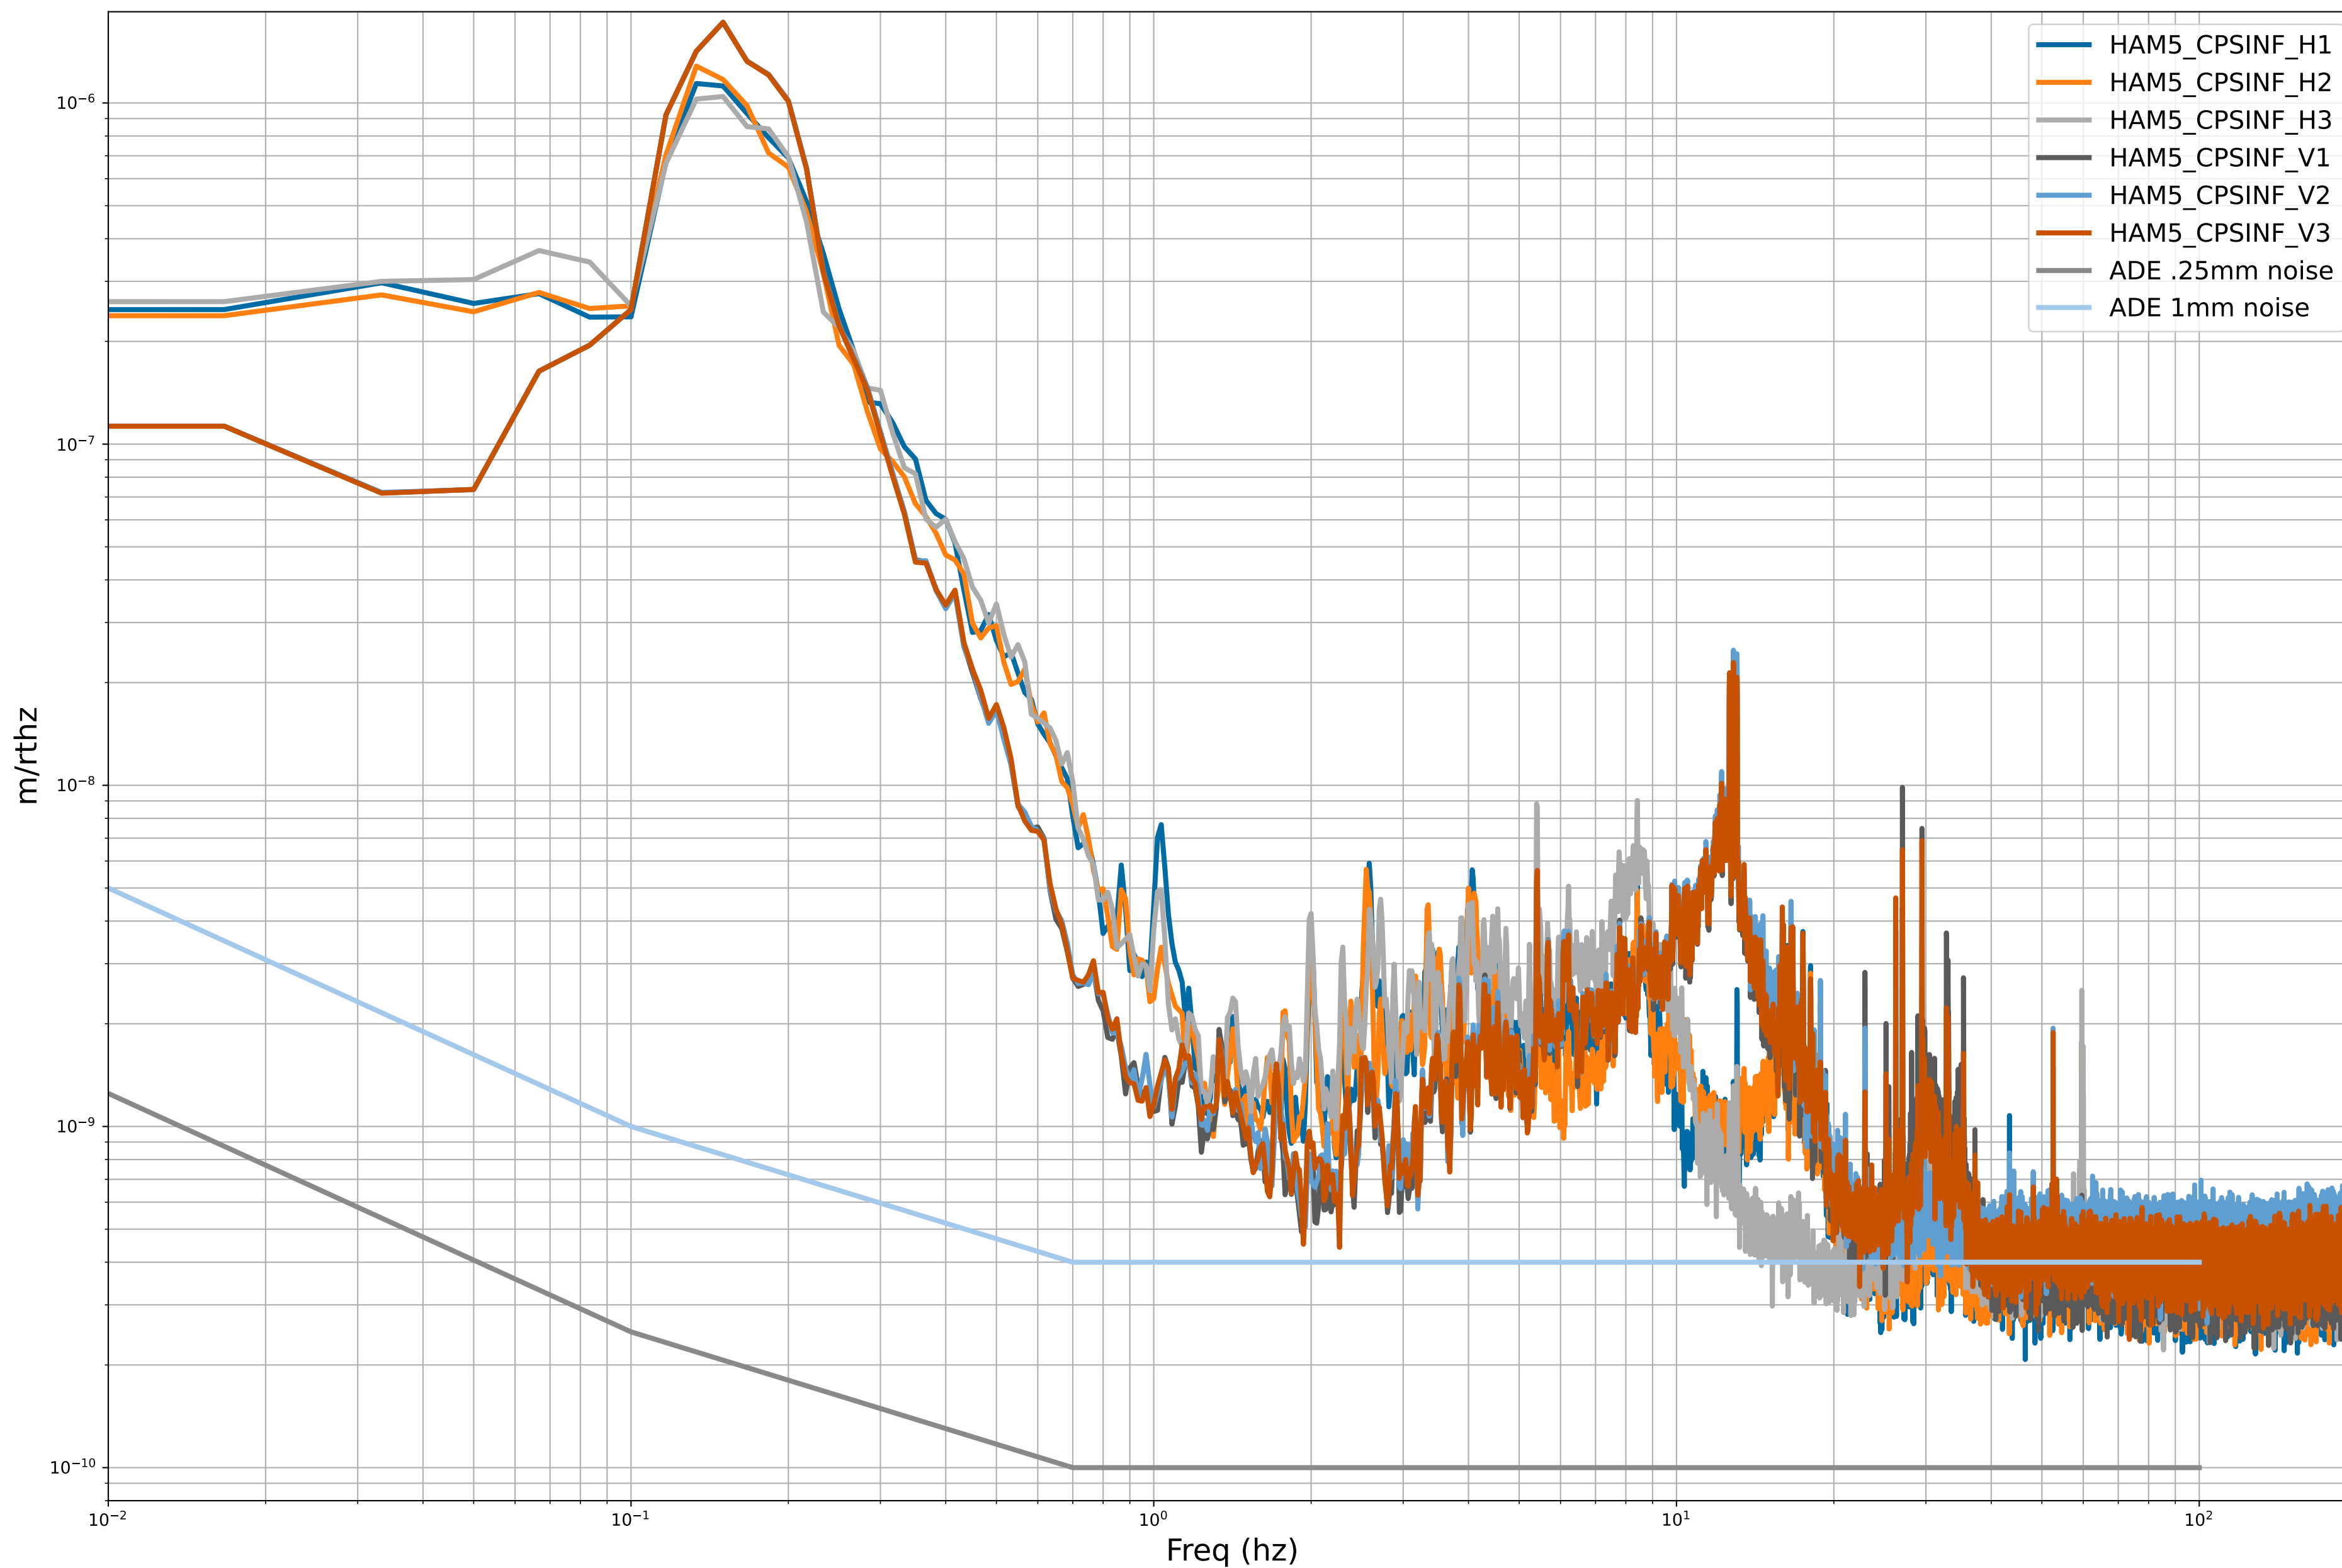

HAM2 CPS Spectra 1416308400 to 1416309000

calibration only >10hz

HAM3 CPS Spectra 1416308400 to 1416309000

calibration only >10hz

HAM4 CPS Spectra 1416308400 to 1416309000

calibration only >10hz

HAM5 CPS Spectra 1416308400 to 1416309000

calibration only >10hz

HAM6 CPS Spectra 1416308400 to 1416309000

calibration only >10hz

HAM7 CPS Spectra 1416308400 to 1416309000

calibration only >10hz

HAM8 CPS Spectra 1416308400 to 1416309000

calibration only >10hz

CPS Spectra 1416308400 to 1416309000

calibration only >10hz

CPS Spectra 1416308400 to 1416309000

ITMY_ST1

ITMY_ST2

calibration only >10hz

CPS Spectra 1416308400 to 1416309000

calibration only >10hz