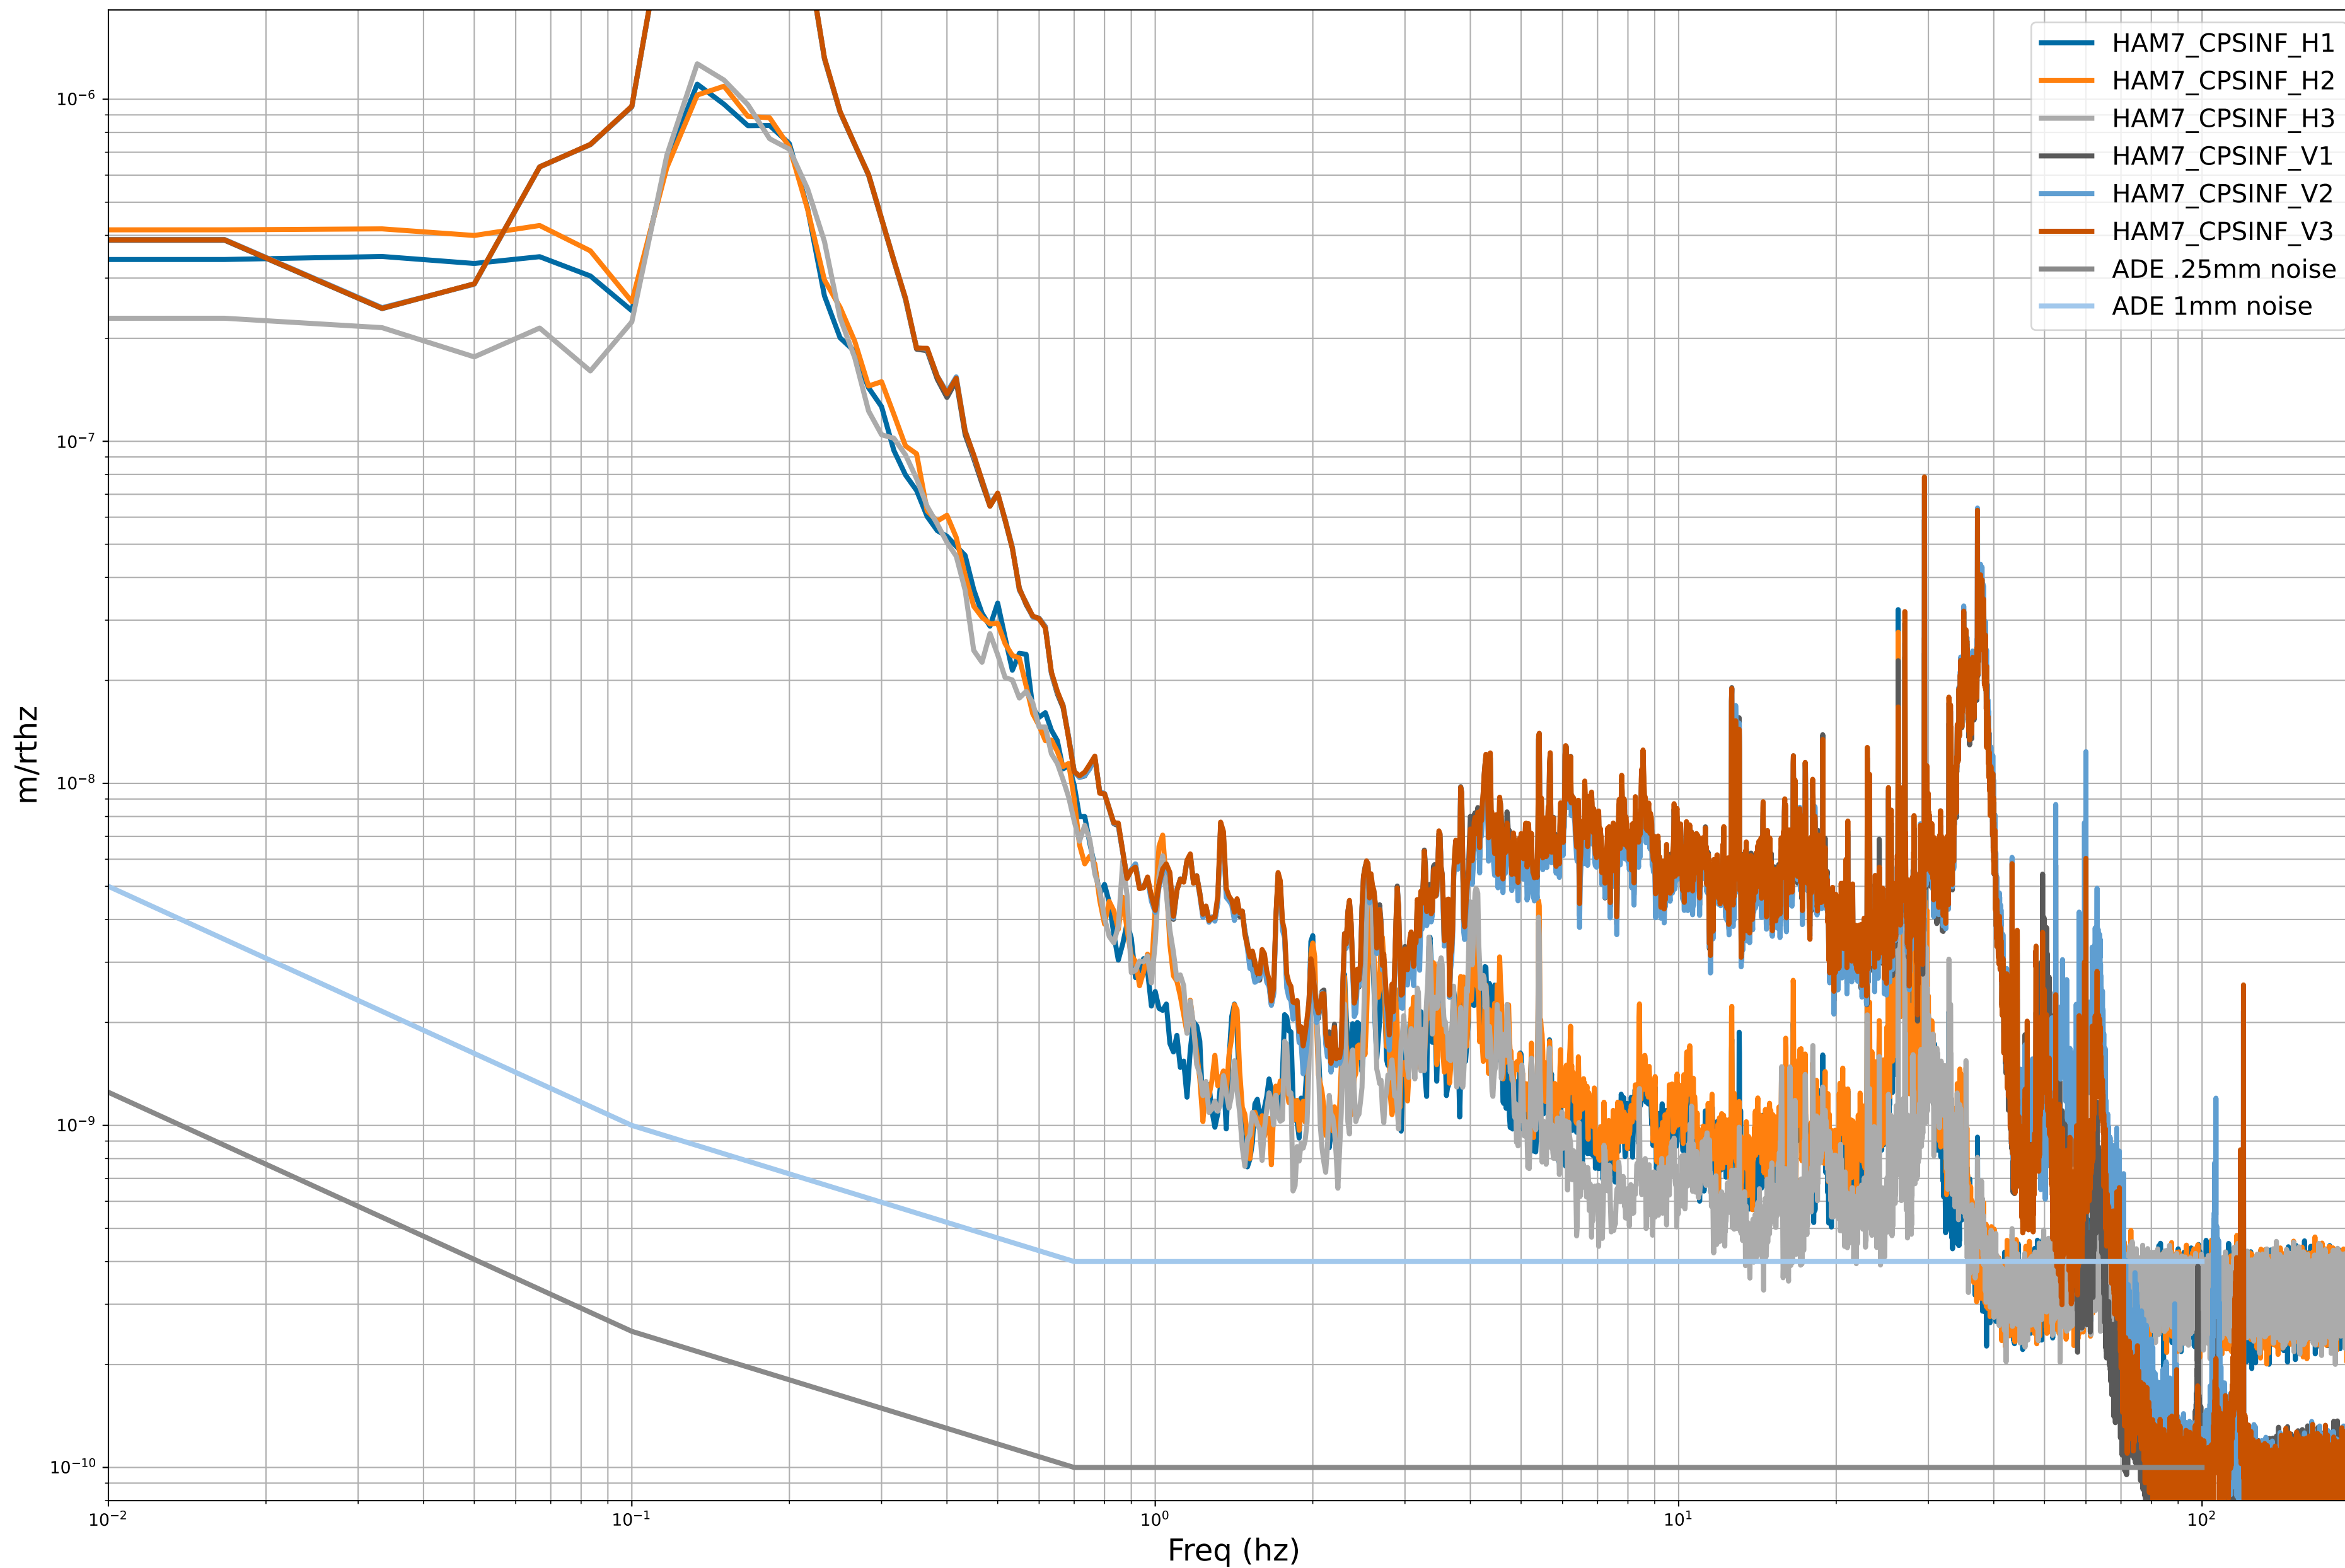

HAM2 CPS Spectra 1416308400 to 1416309000

calibration only >10hz

HAM3 CPS Spectra 1416308400 to 1416309000

calibration only >10hz

HAM4 CPS Spectra 1416308400 to 1416309000

calibration only >10hz

HAM5 CPS Spectra 1416308400 to 1416309000

calibration only >10hz

HAM6 CPS Spectra 1416308400 to 1416309000

calibration only >10hz

HAM7 CPS Spectra 1416308400 to 1416309000

calibration only >10hz

HAM8 CPS Spectra 1416308400 to 1416309000

calibration only >10hz

CPS Spectra 1416308400 to 1416309000

calibration only >10hz

CPS Spectra 1416308400 to 1416309000

ITMY_ST1

ITMY_ST2

calibration only >10hz

CPS Spectra 1416308400 to 1416309000

calibration only >10hz