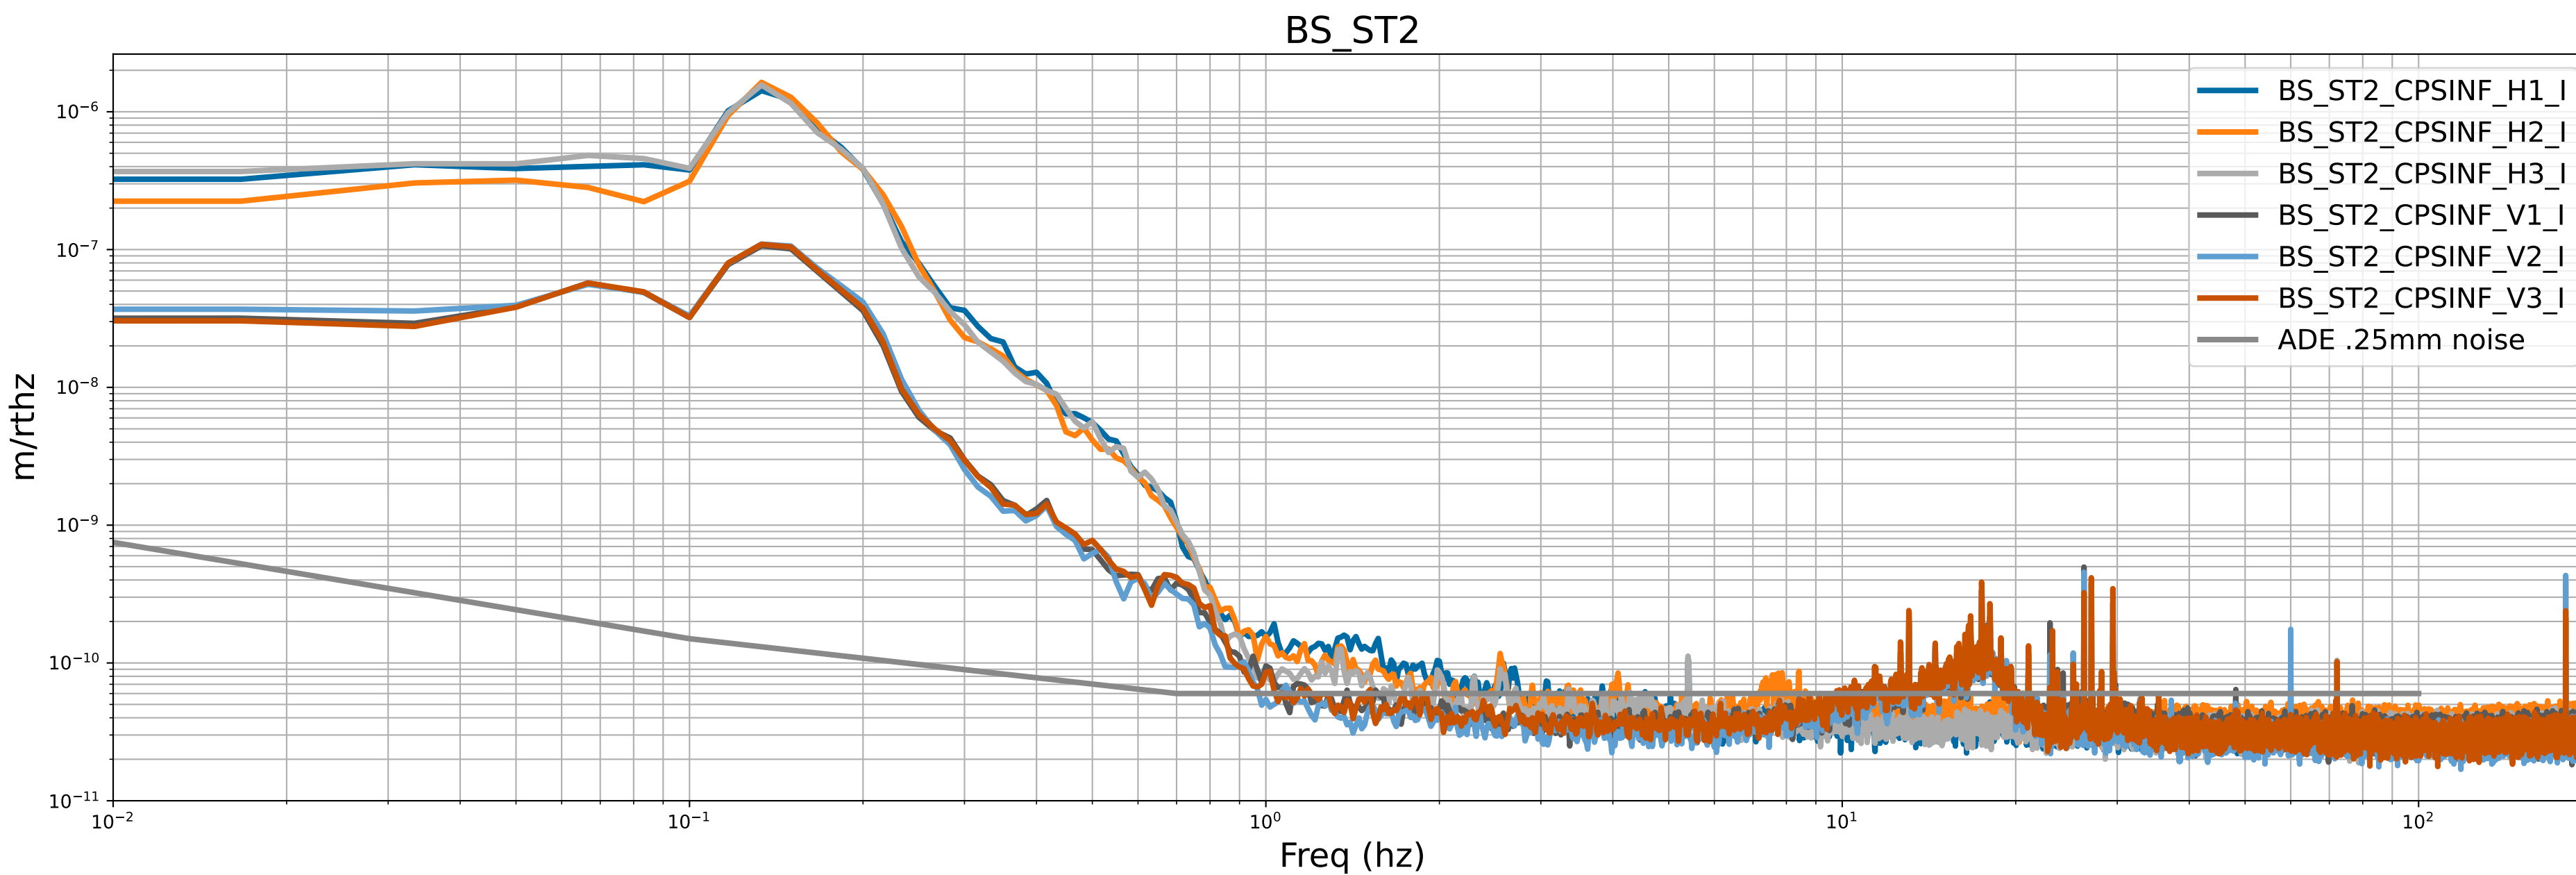

HAM2 CPS Spectra 1416308400 to 1416309000

calibration only >10hz

HAM3 CPS Spectra 1416308400 to 1416309000

calibration only >10hz

HAM4 CPS Spectra 1416308400 to 1416309000

calibration only >10hz

HAM5 CPS Spectra 1416308400 to 1416309000

calibration only >10hz

HAM6 CPS Spectra 1416308400 to 1416309000

calibration only >10hz

HAM7 CPS Spectra 1416308400 to 1416309000

calibration only >10hz

HAM8 CPS Spectra 1416308400 to 1416309000

calibration only >10hz

CPS Spectra 1416308400 to 1416309000

calibration only >10hz

CPS Spectra 1416308400 to 1416309000

ITMY_ST1

ITMY_ST2

calibration only >10hz

CPS Spectra 1416308400 to 1416309000

calibration only >10hz

CPS Spectra 1416308400 to 1416309000

ETMX_ST1

ETMX_ST2

calibration only >10hz

CPS Spectra 1416308400 to 1416309000

ETMY_ST1

ETMY_ST2

calibration only >10hz