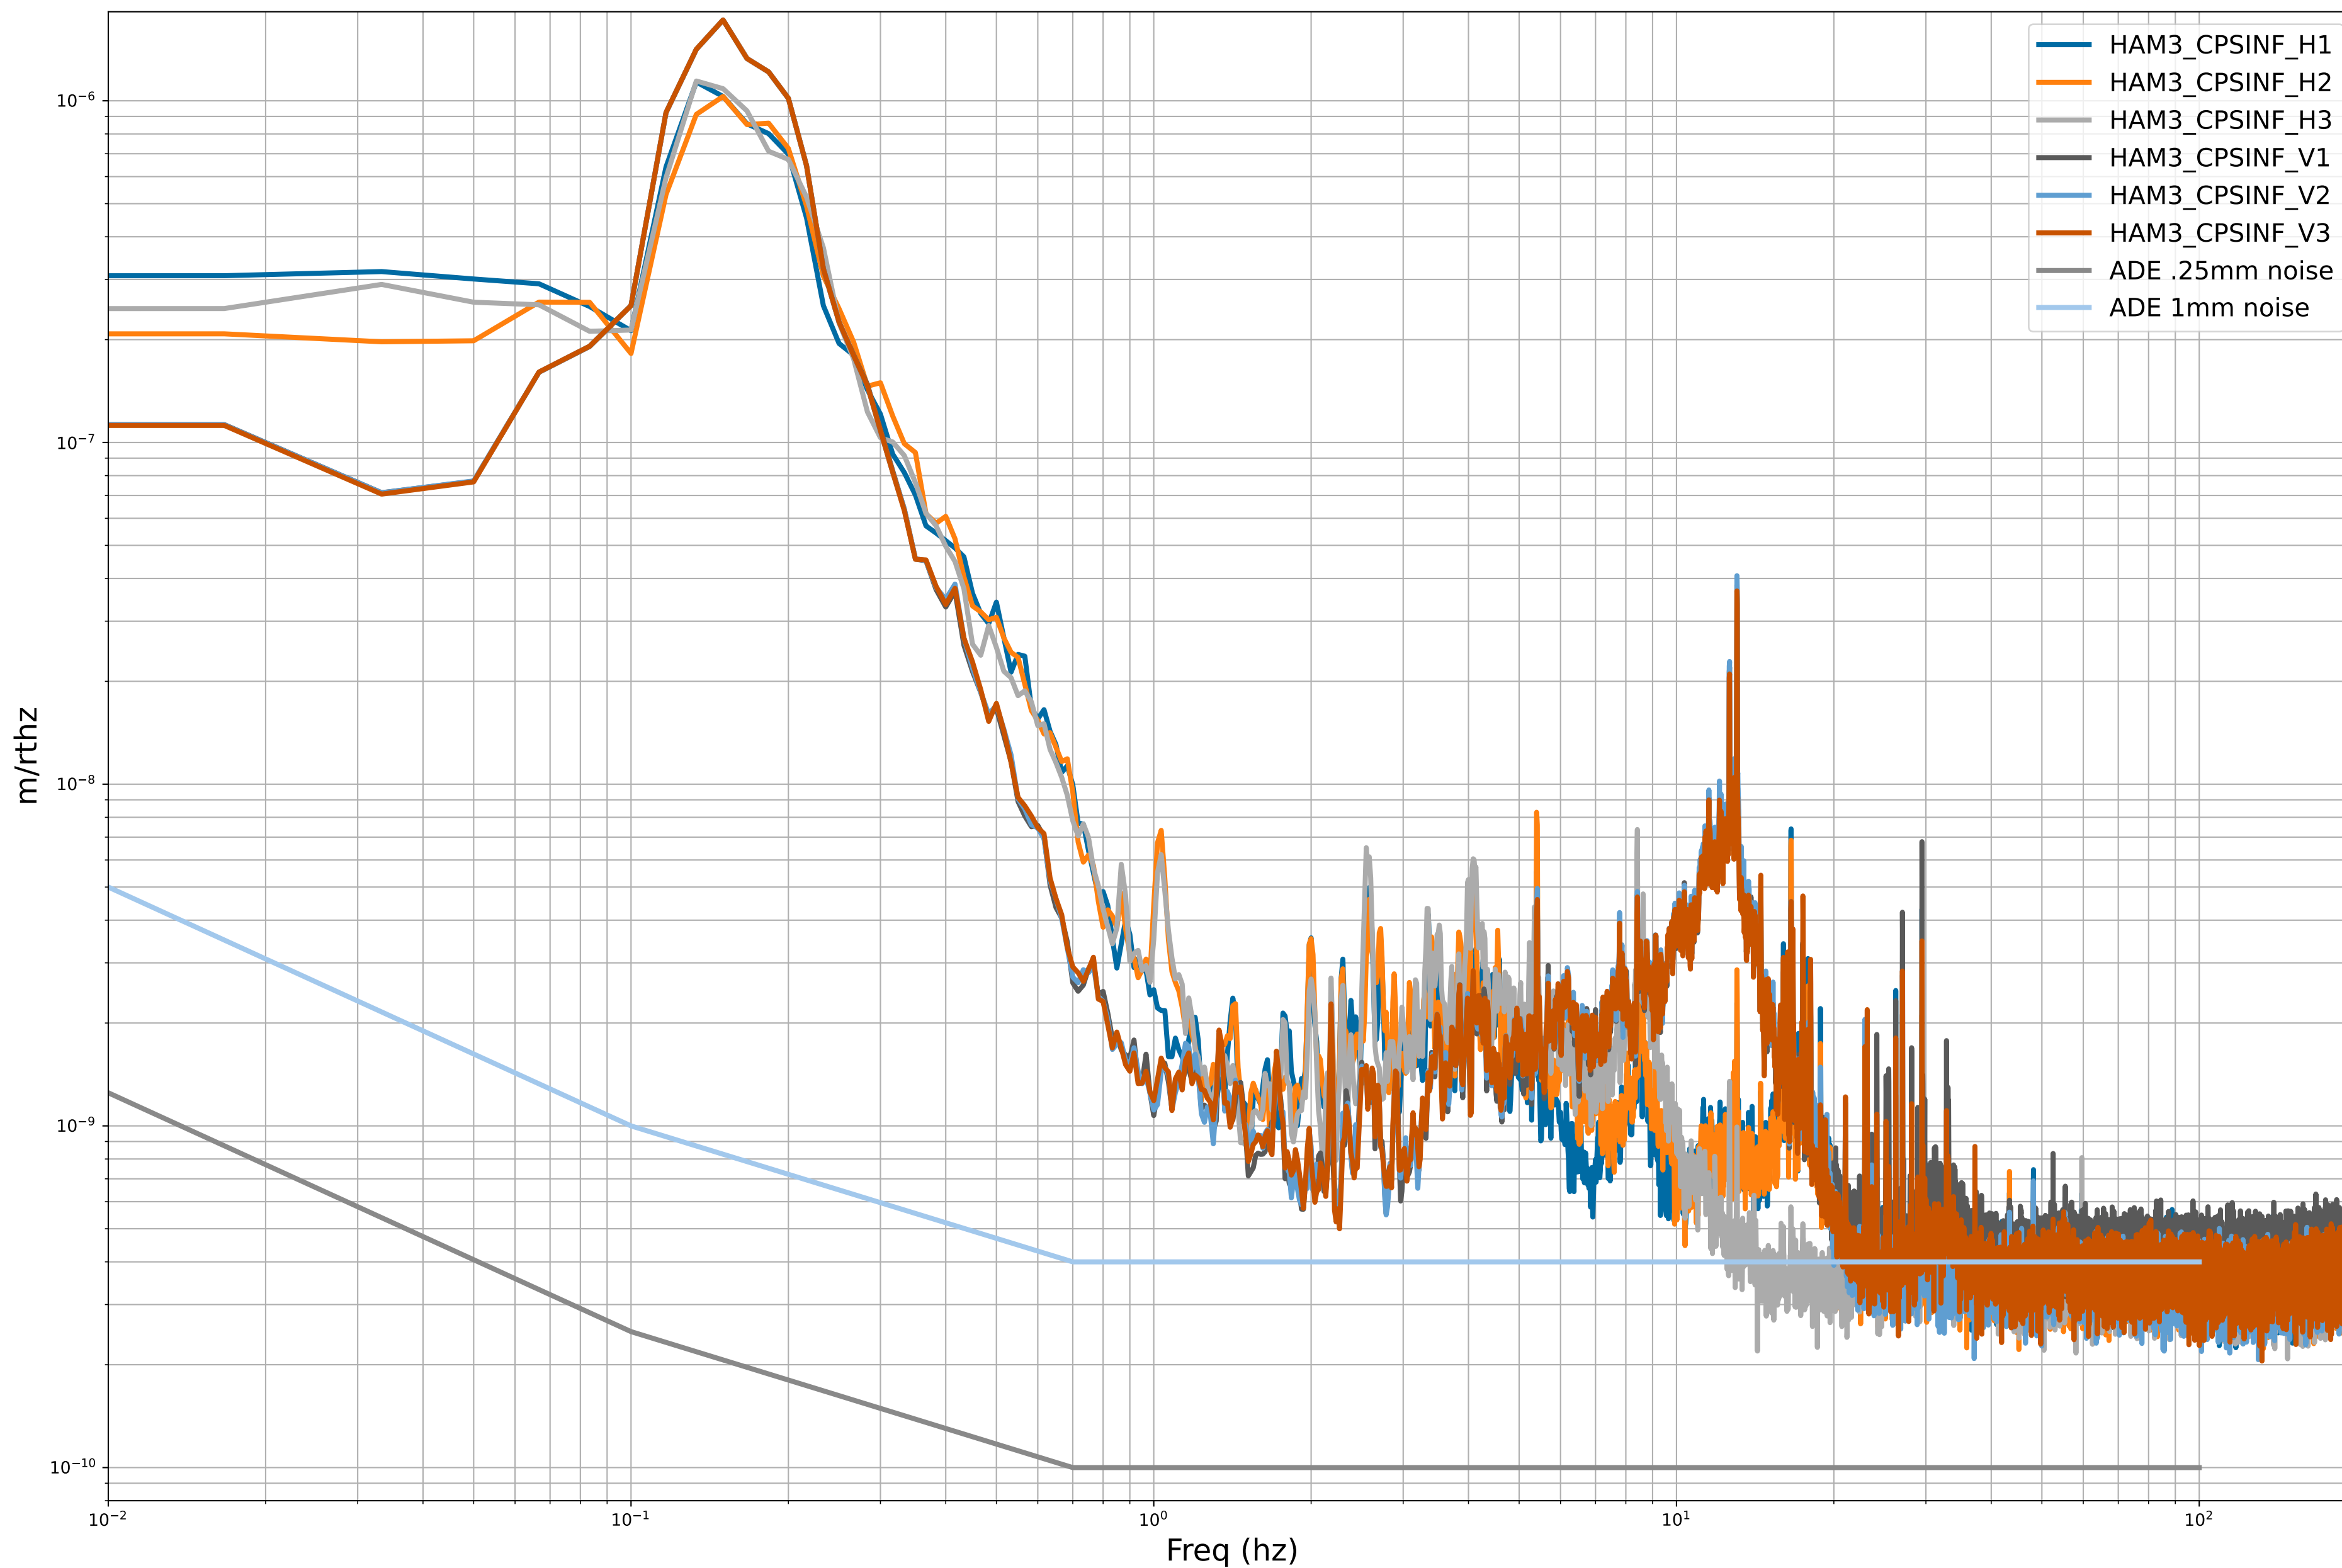

HAM2 CPS Spectra 1416308400 to 1416309000

calibration only >10hz

HAM3 CPS Spectra 1416308400 to 1416309000

calibration only >10hz

HAM4 CPS Spectra 1416308400 to 1416309000

calibration only >10hz

HAM5 CPS Spectra 1416308400 to 1416309000

calibration only >10hz

HAM6 CPS Spectra 1416308400 to 1416309000

calibration only >10hz

HAM7 CPS Spectra 1416308400 to 1416309000

calibration only >10hz

HAM8 CPS Spectra 1416308400 to 1416309000

calibration only >10hz

CPS Spectra 1416308400 to 1416309000

calibration only >10hz

CPS Spectra 1416308400 to 1416309000

ITMY_ST1

ITMY_ST2

calibration only >10hz

CPS Spectra 1416308400 to 1416309000

calibration only >10hz