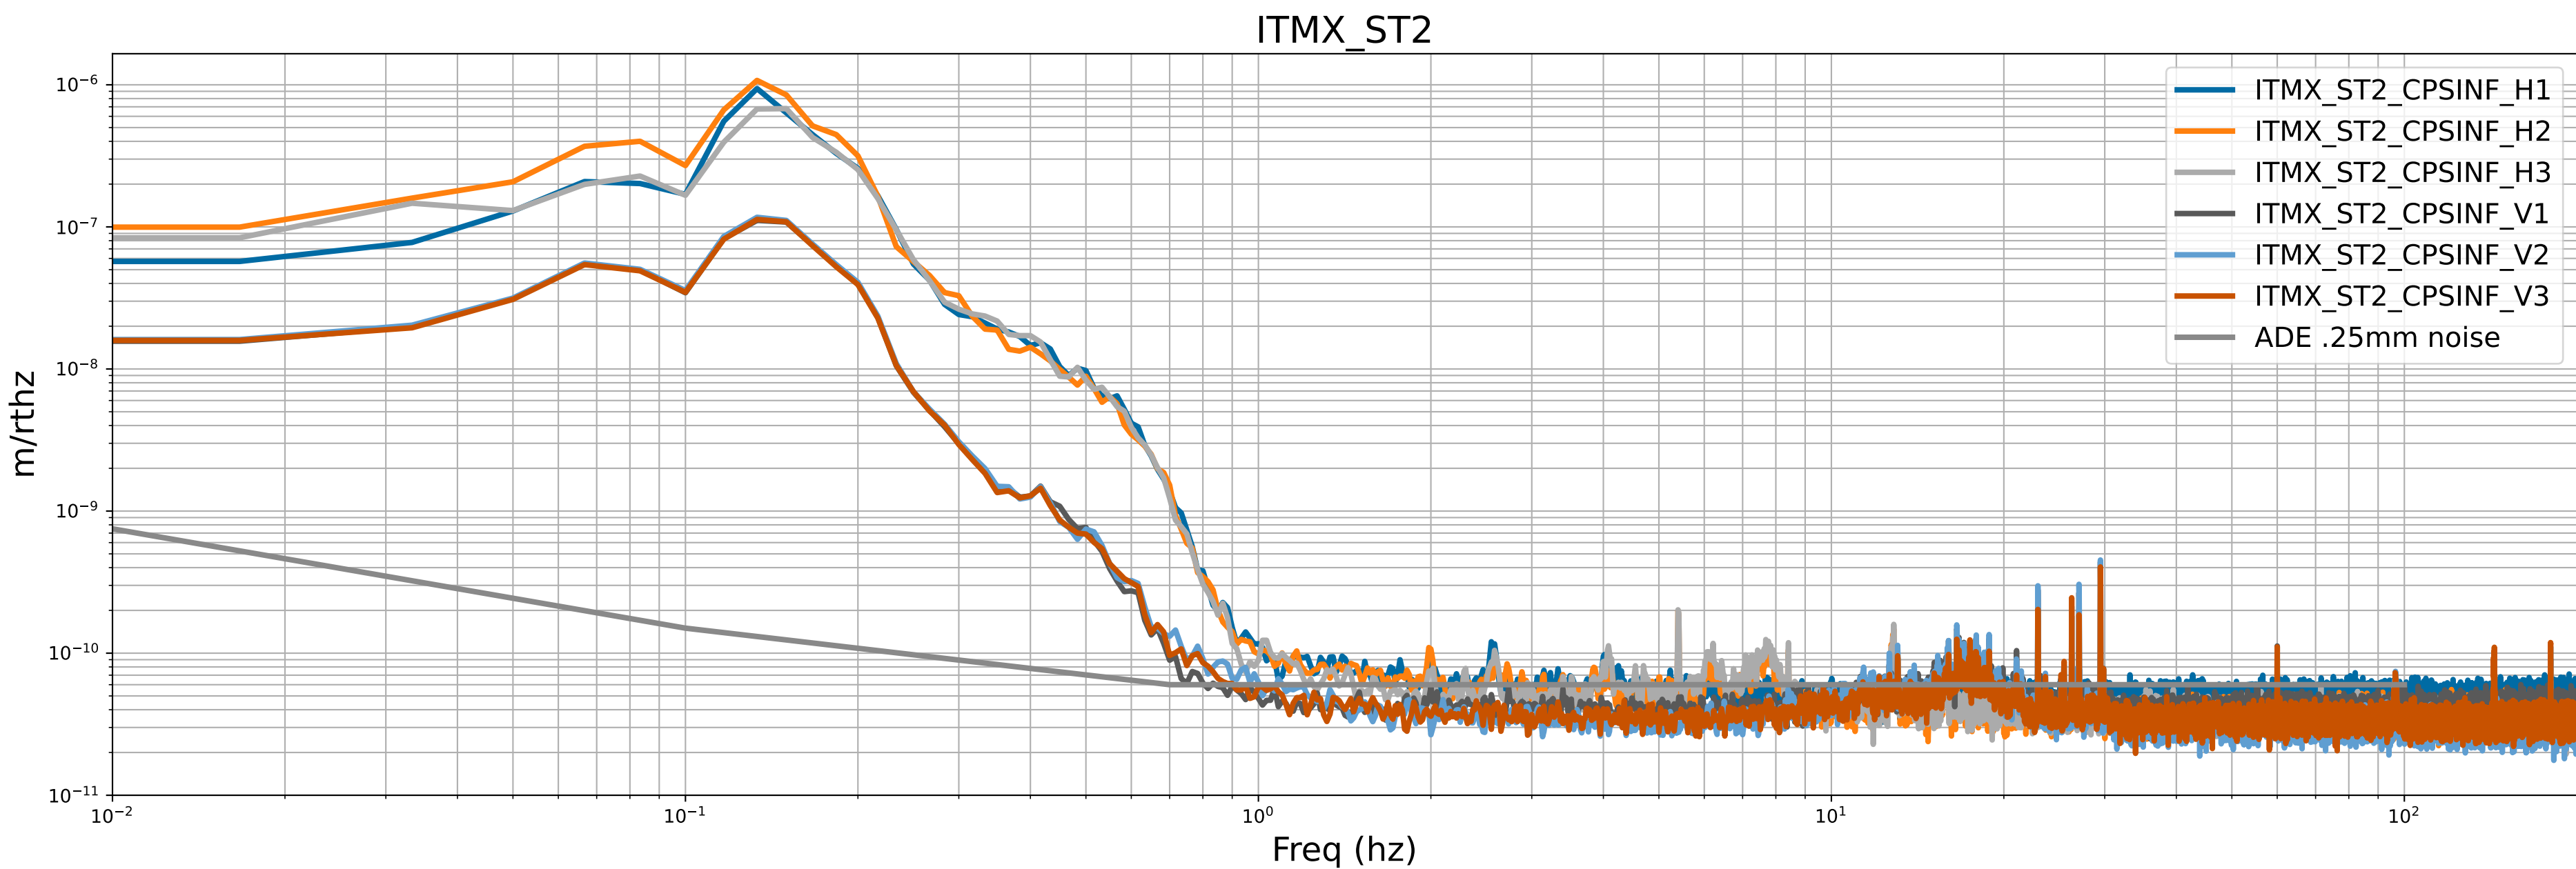

HAM2 CPS Spectra 1416308400 to 1416309000

calibration only >10hz

HAM3 CPS Spectra 1416308400 to 1416309000

calibration only >10hz

HAM4 CPS Spectra 1416308400 to 1416309000

calibration only >10hz

HAM5 CPS Spectra 1416308400 to 1416309000

calibration only >10hz

HAM6 CPS Spectra 1416308400 to 1416309000

calibration only >10hz

HAM7 CPS Spectra 1416308400 to 1416309000

calibration only >10hz

HAM8 CPS Spectra 1416308400 to 1416309000

calibration only >10hz

CPS Spectra 1416308400 to 1416309000

calibration only >10hz

CPS Spectra 1416308400 to 1416309000

ITMY_ST1

ITMY_ST2

calibration only >10hz

CPS Spectra 1416308400 to 1416309000

calibration only >10hz