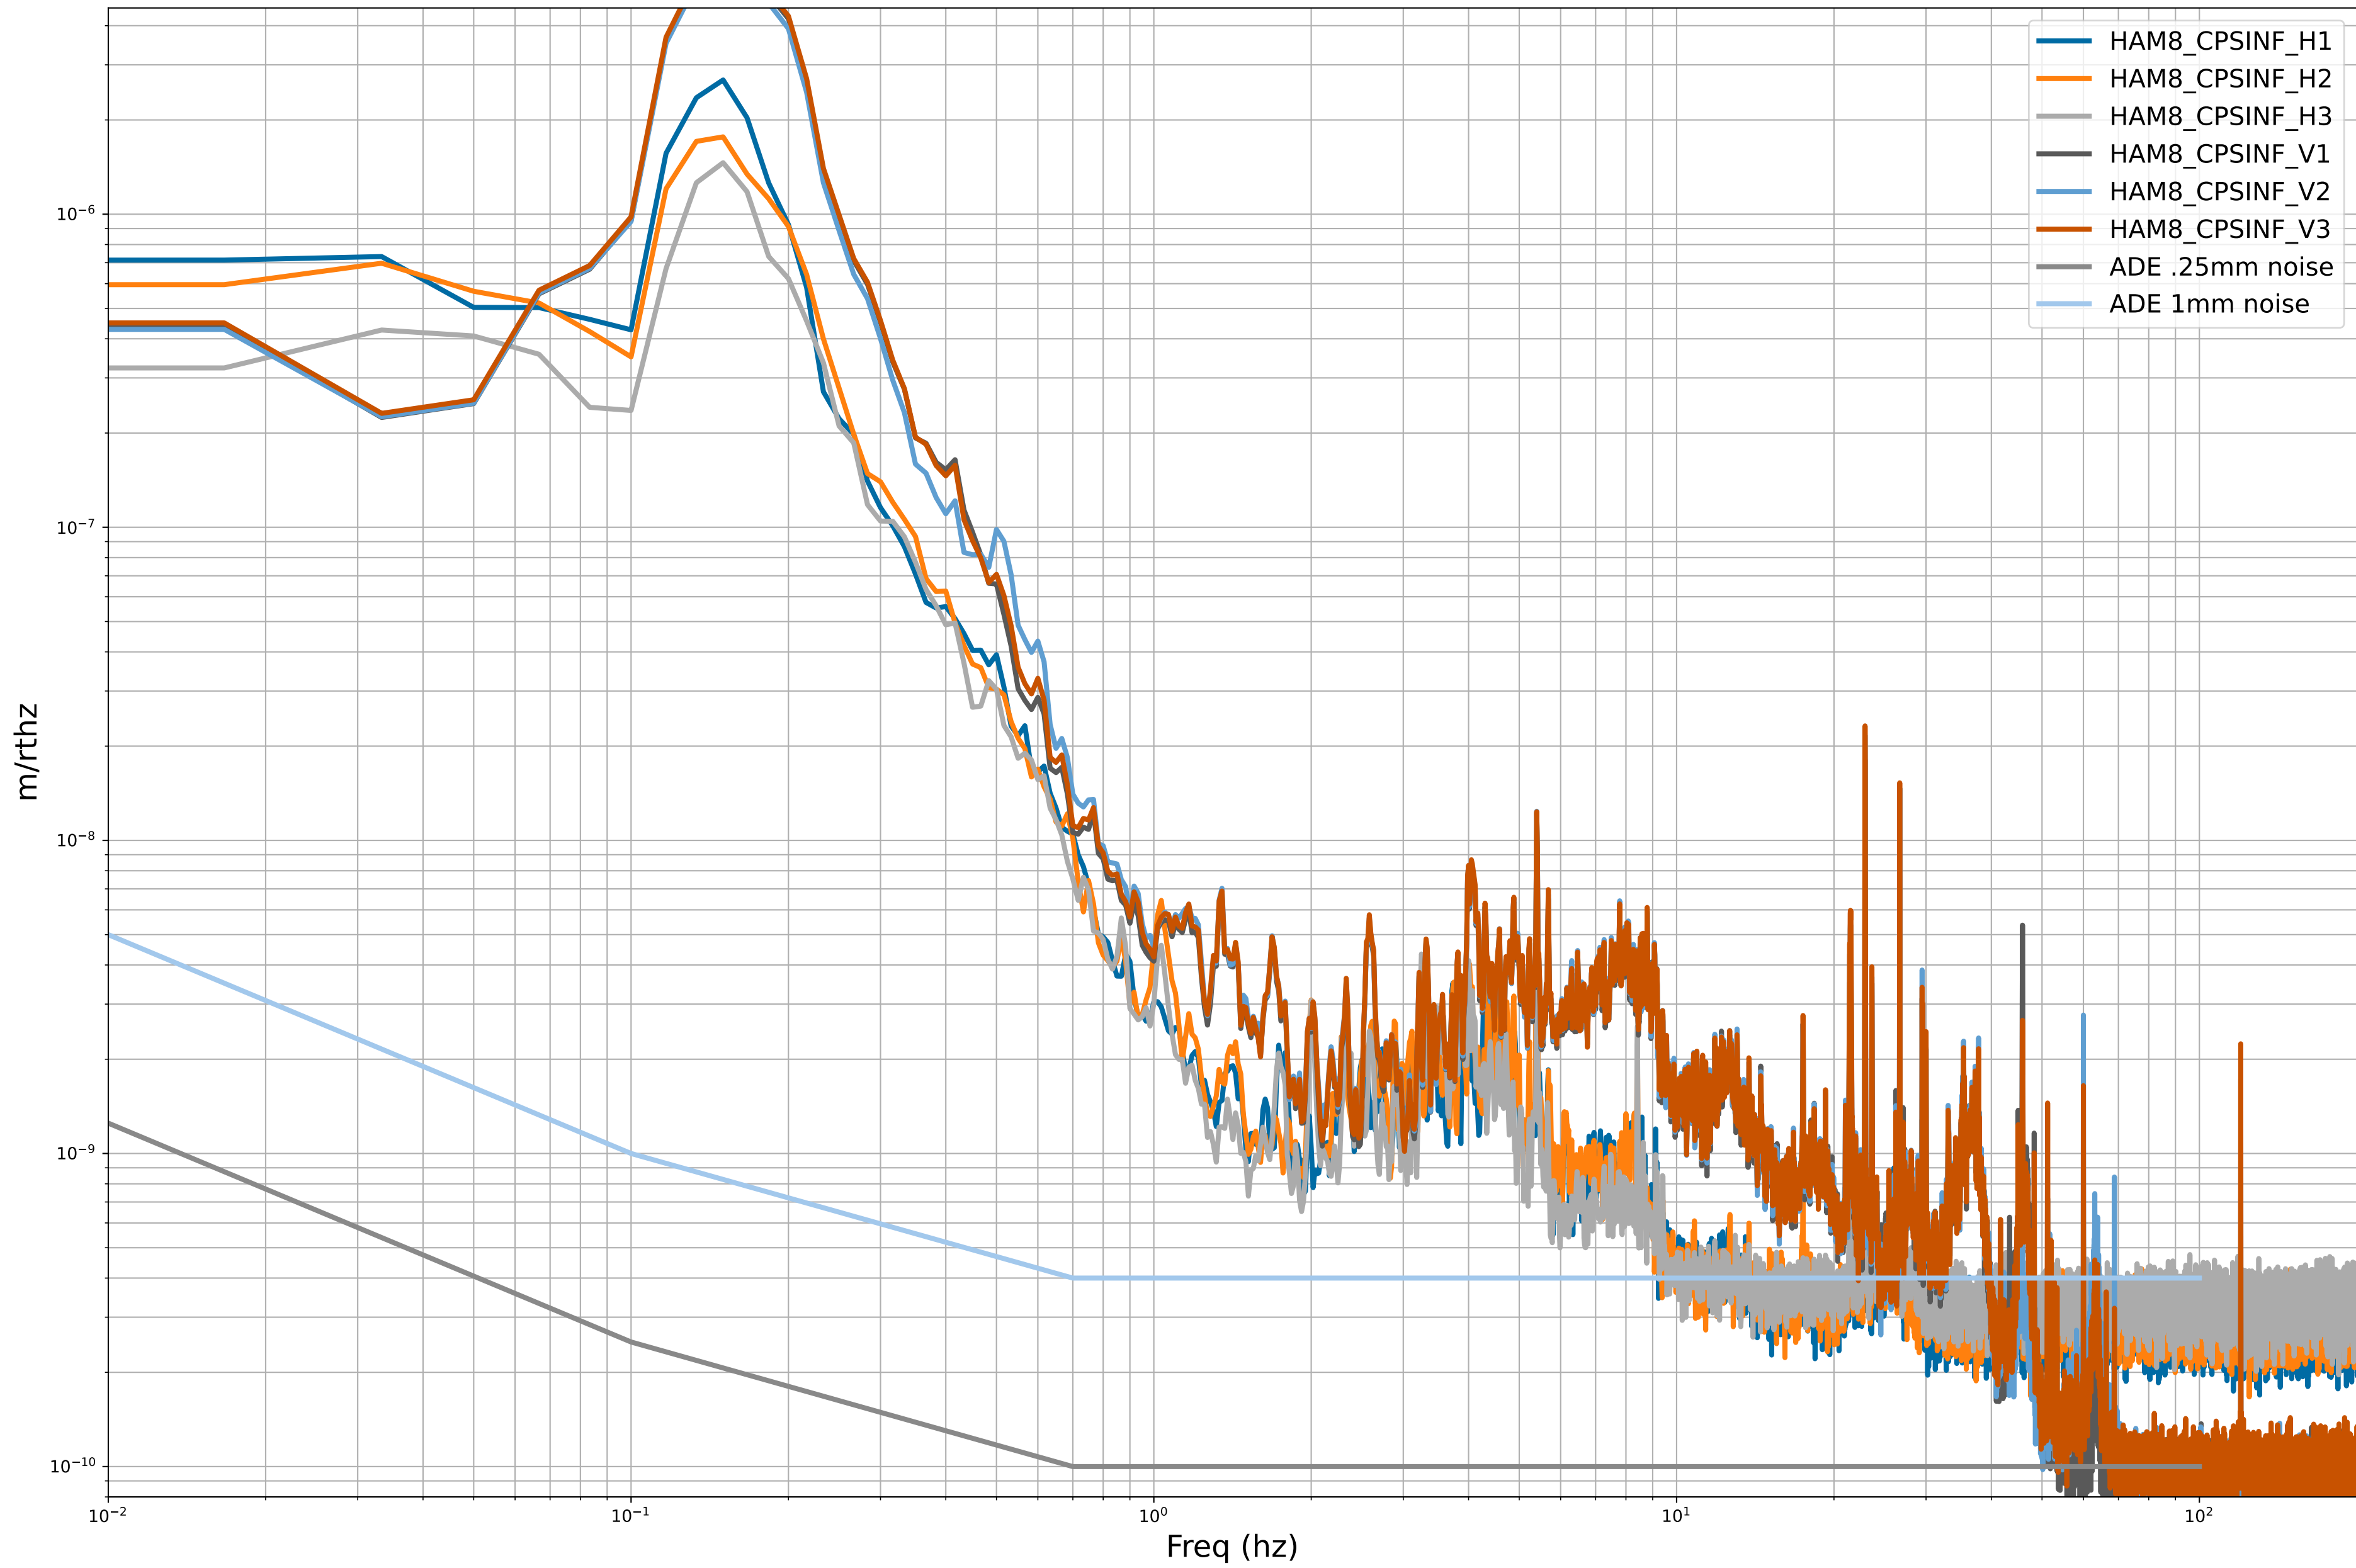

HAM2 CPS Spectra 1416308400 to 1416309000

calibration only >10hz

HAM3 CPS Spectra 1416308400 to 1416309000

calibration only >10hz

HAM4 CPS Spectra 1416308400 to 1416309000

calibration only >10hz

HAM5 CPS Spectra 1416308400 to 1416309000

calibration only >10hz

HAM6 CPS Spectra 1416308400 to 1416309000

calibration only >10hz

HAM7 CPS Spectra 1416308400 to 1416309000

calibration only >10hz

HAM8 CPS Spectra 1416308400 to 1416309000

calibration only >10hz

CPS Spectra 1416308400 to 1416309000

calibration only >10hz

CPS Spectra 1416308400 to 1416309000

ITMY_ST1

ITMY_ST2

calibration only >10hz

CPS Spectra 1416308400 to 1416309000

calibration only >10hz