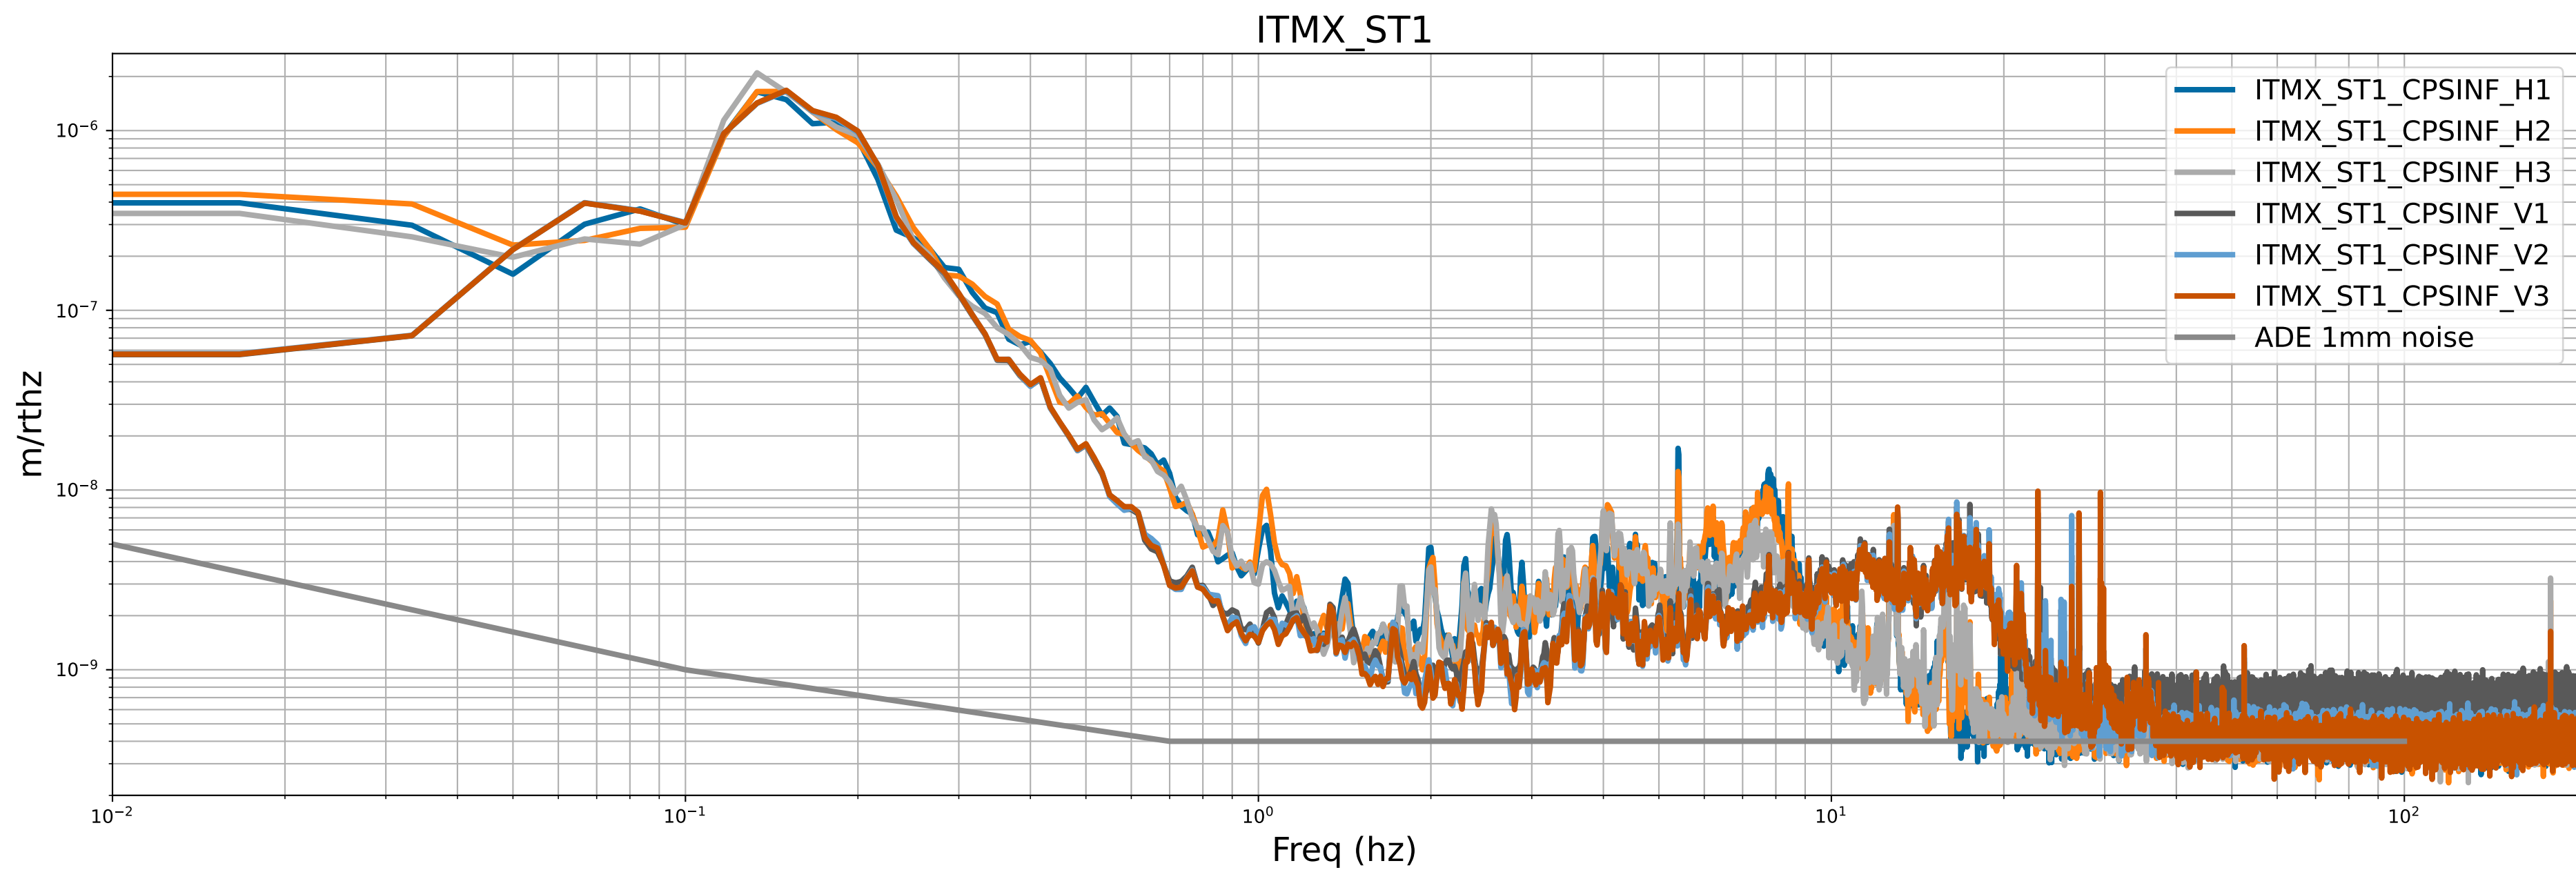

HAM2 CPS Spectra 1416308400 to 1416309000

calibration only >10hz

HAM3 CPS Spectra 1416308400 to 1416309000

calibration only >10hz

HAM4 CPS Spectra 1416308400 to 1416309000

calibration only >10hz

HAM5 CPS Spectra 1416308400 to 1416309000

calibration only >10hz

HAM6 CPS Spectra 1416308400 to 1416309000

calibration only >10hz

HAM7 CPS Spectra 1416308400 to 1416309000

calibration only >10hz

HAM8 CPS Spectra 1416308400 to 1416309000

calibration only >10hz

CPS Spectra 1416308400 to 1416309000

calibration only >10hz

CPS Spectra 1416308400 to 1416309000

ITMY_ST1

ITMY_ST2

calibration only >10hz

CPS Spectra 1416308400 to 1416309000

calibration only >10hz