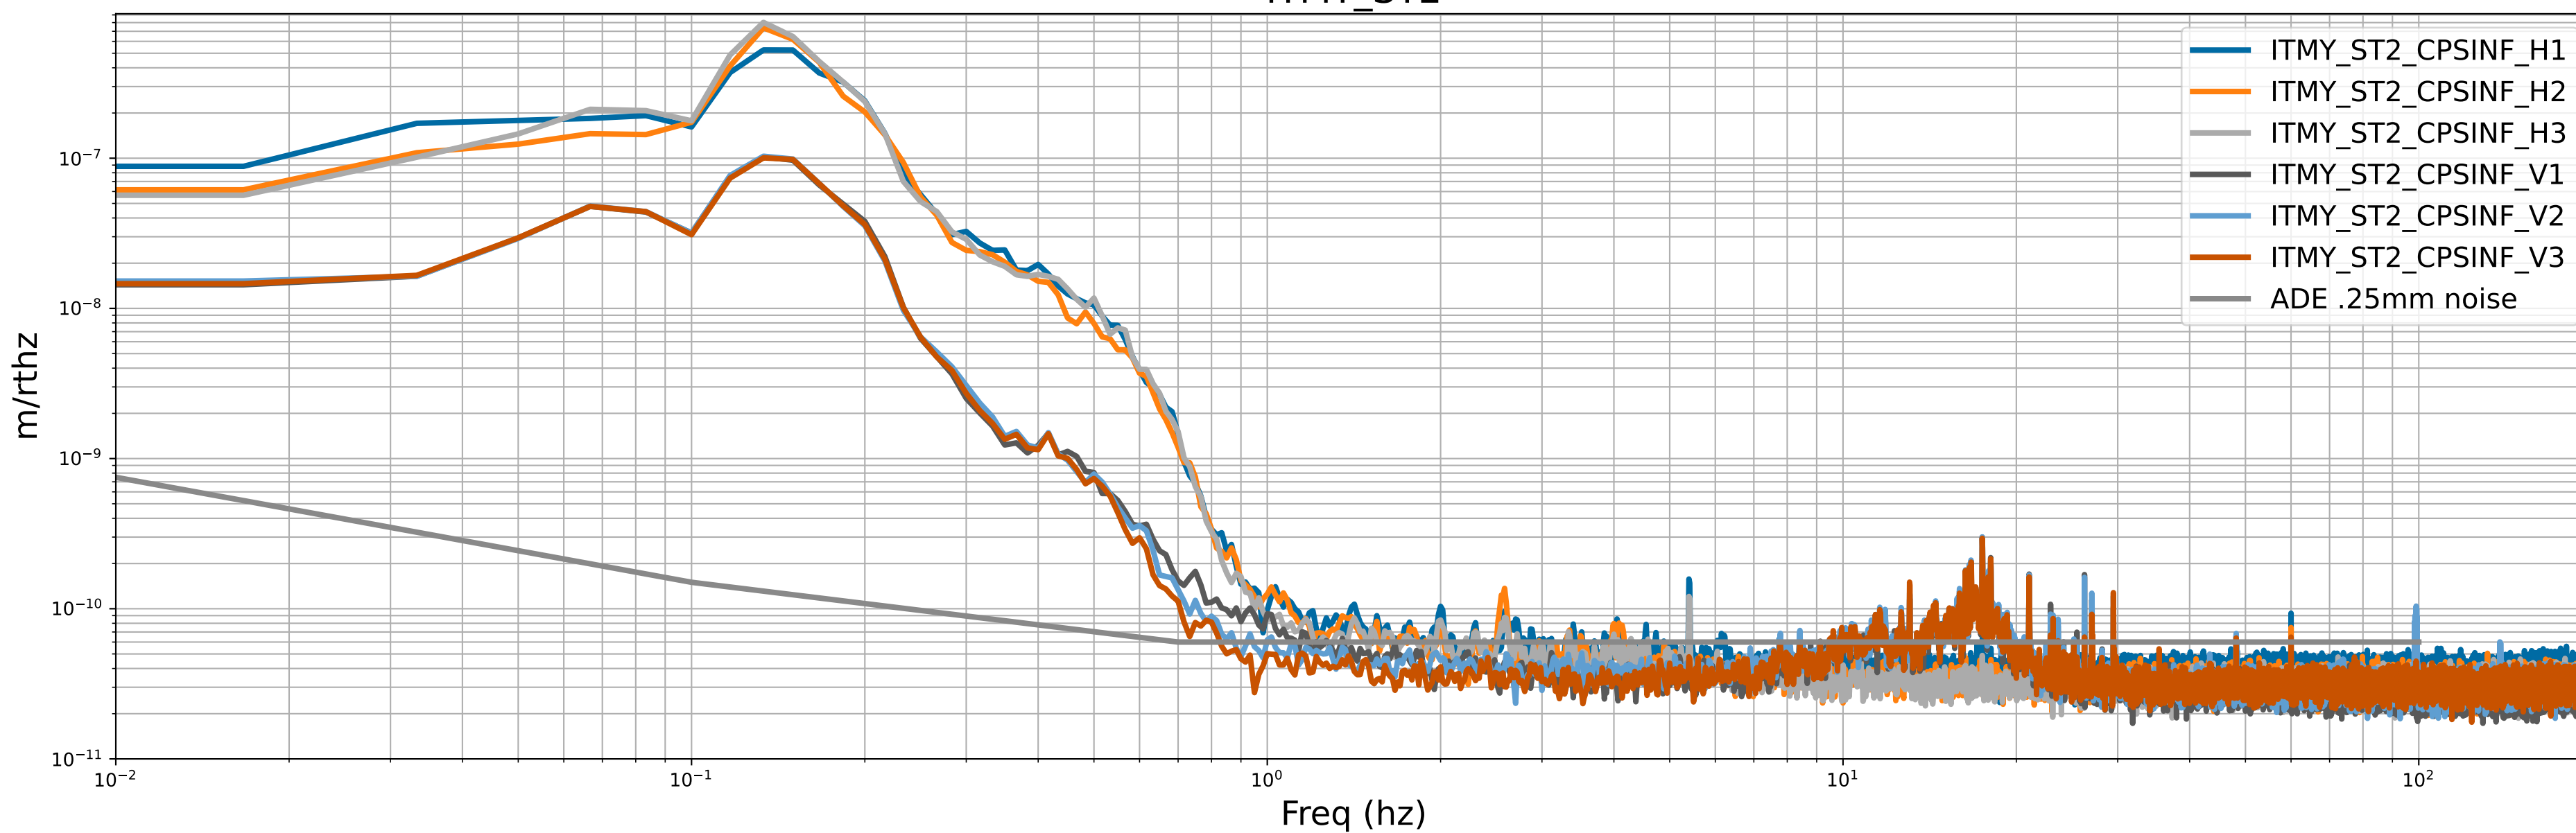

HAM2 CPS Spectra 1416308400 to 1416309000

calibration only >10hz

HAM3 CPS Spectra 1416308400 to 1416309000

calibration only >10hz

HAM4 CPS Spectra 1416308400 to 1416309000

calibration only >10hz

HAM5 CPS Spectra 1416308400 to 1416309000

calibration only >10hz

HAM6 CPS Spectra 1416308400 to 1416309000

calibration only >10hz

HAM7 CPS Spectra 1416308400 to 1416309000

calibration only >10hz

HAM8 CPS Spectra 1416308400 to 1416309000

calibration only >10hz

CPS Spectra 1416308400 to 1416309000

calibration only >10hz

CPS Spectra 1416308400 to 1416309000

ITMY_ST1

ITMY_ST2

calibration only >10hz

CPS Spectra 1416308400 to 1416309000

calibration only >10hz

CPS Spectra 1416308400 to 1416309000

ETMX_ST1

ETMX_ST2

calibration only >10hz

CPS Spectra 1416308400 to 1416309000

ETMY_ST1

ETMY_ST2

calibration only >10hz