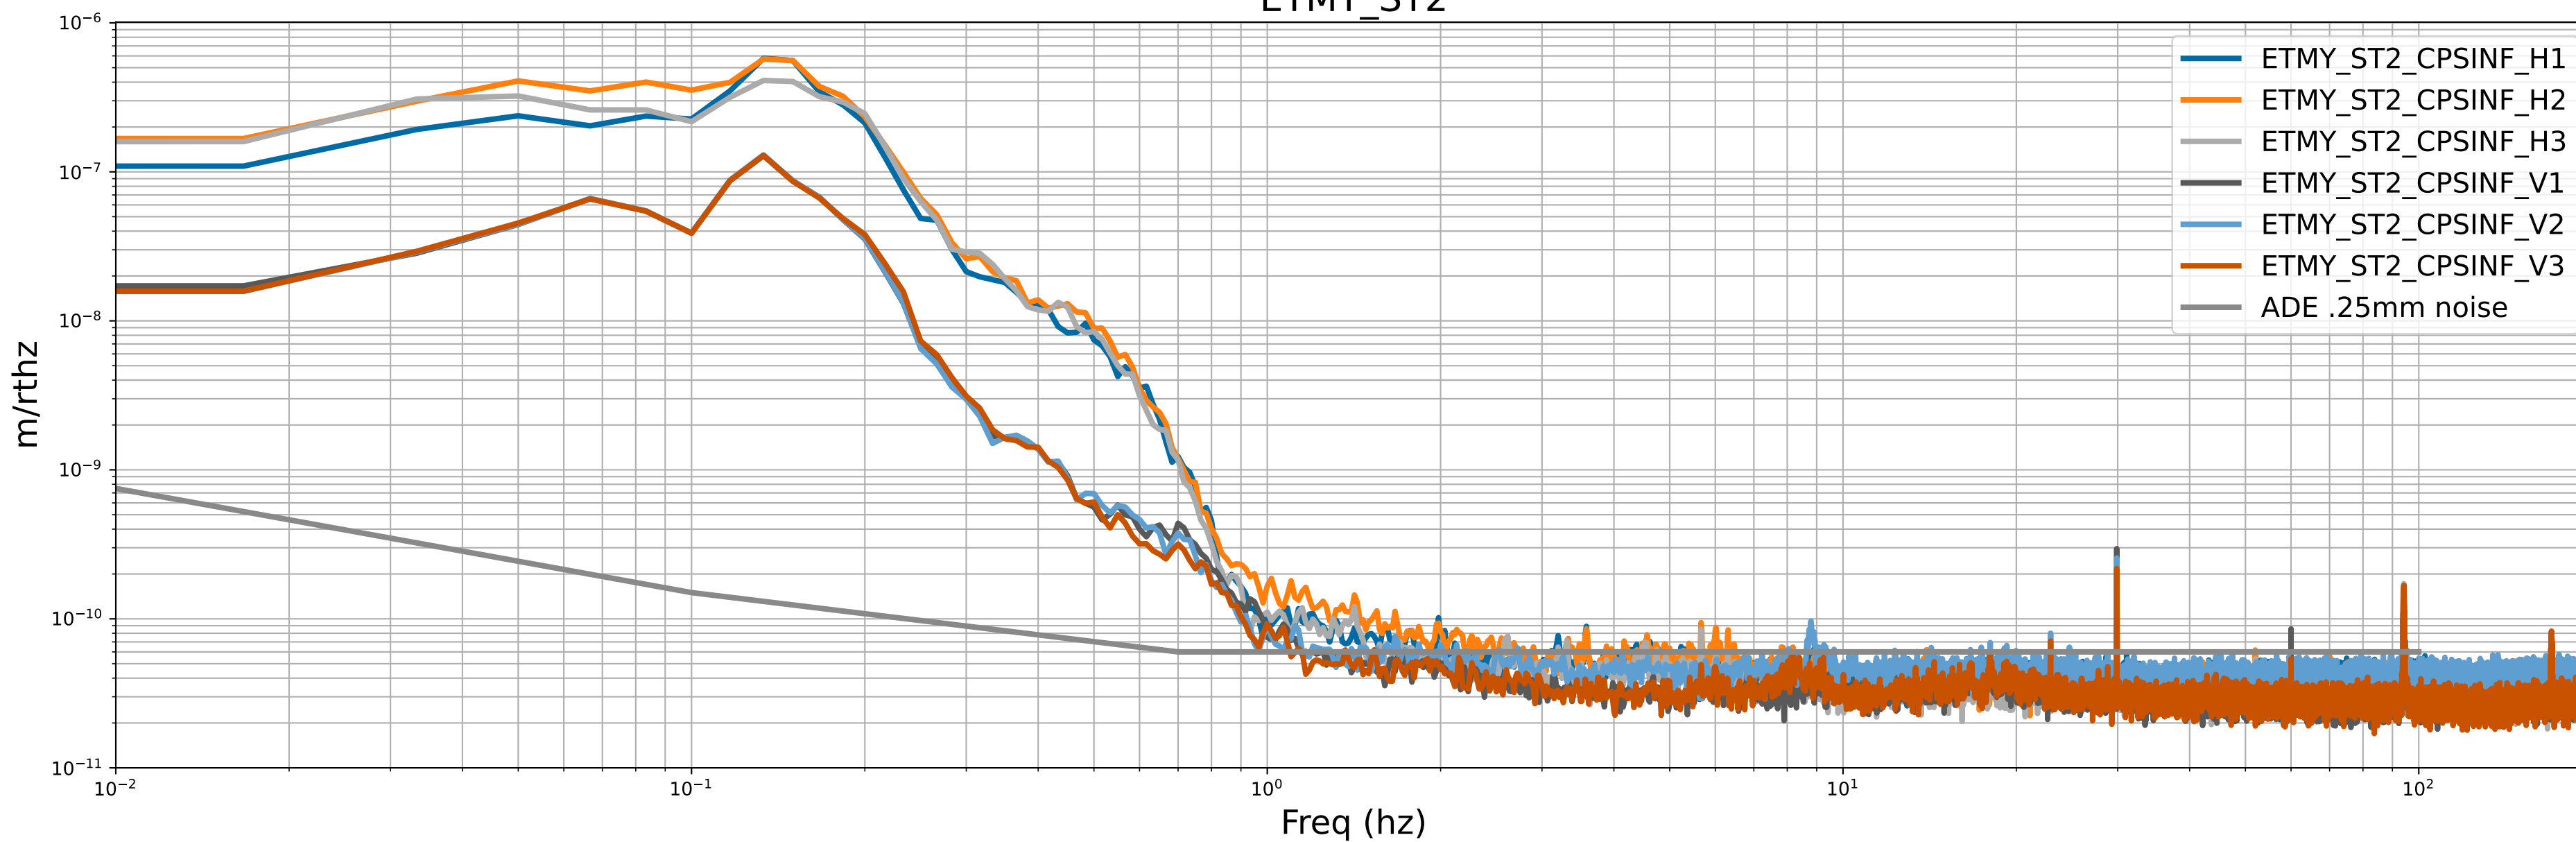

HAM2 CPS Spectra 1416308400 to 1416309000

calibration only >10hz

HAM3 CPS Spectra 1416308400 to 1416309000

calibration only >10hz

HAM4 CPS Spectra 1416308400 to 1416309000

calibration only >10hz

HAM5 CPS Spectra 1416308400 to 1416309000

CPS Spectra 1416308400 to 1416309000

calibration only >10hz

CPS Spectra 1416308400 to 1416309000

ITMY_ST1

ITMY_ST2

calibration only >10hz

CPS Spectra 1416308400 to 1416309000

calibration only >10hz

CPS Spectra 1416308400 to 1416309000

ETMX_ST1

ETMX_ST2

calibration only >10hz

CPS Spectra 1416308400 to 1416309000

ETMY_ST1

ETMY_ST2

calibration only >10hz