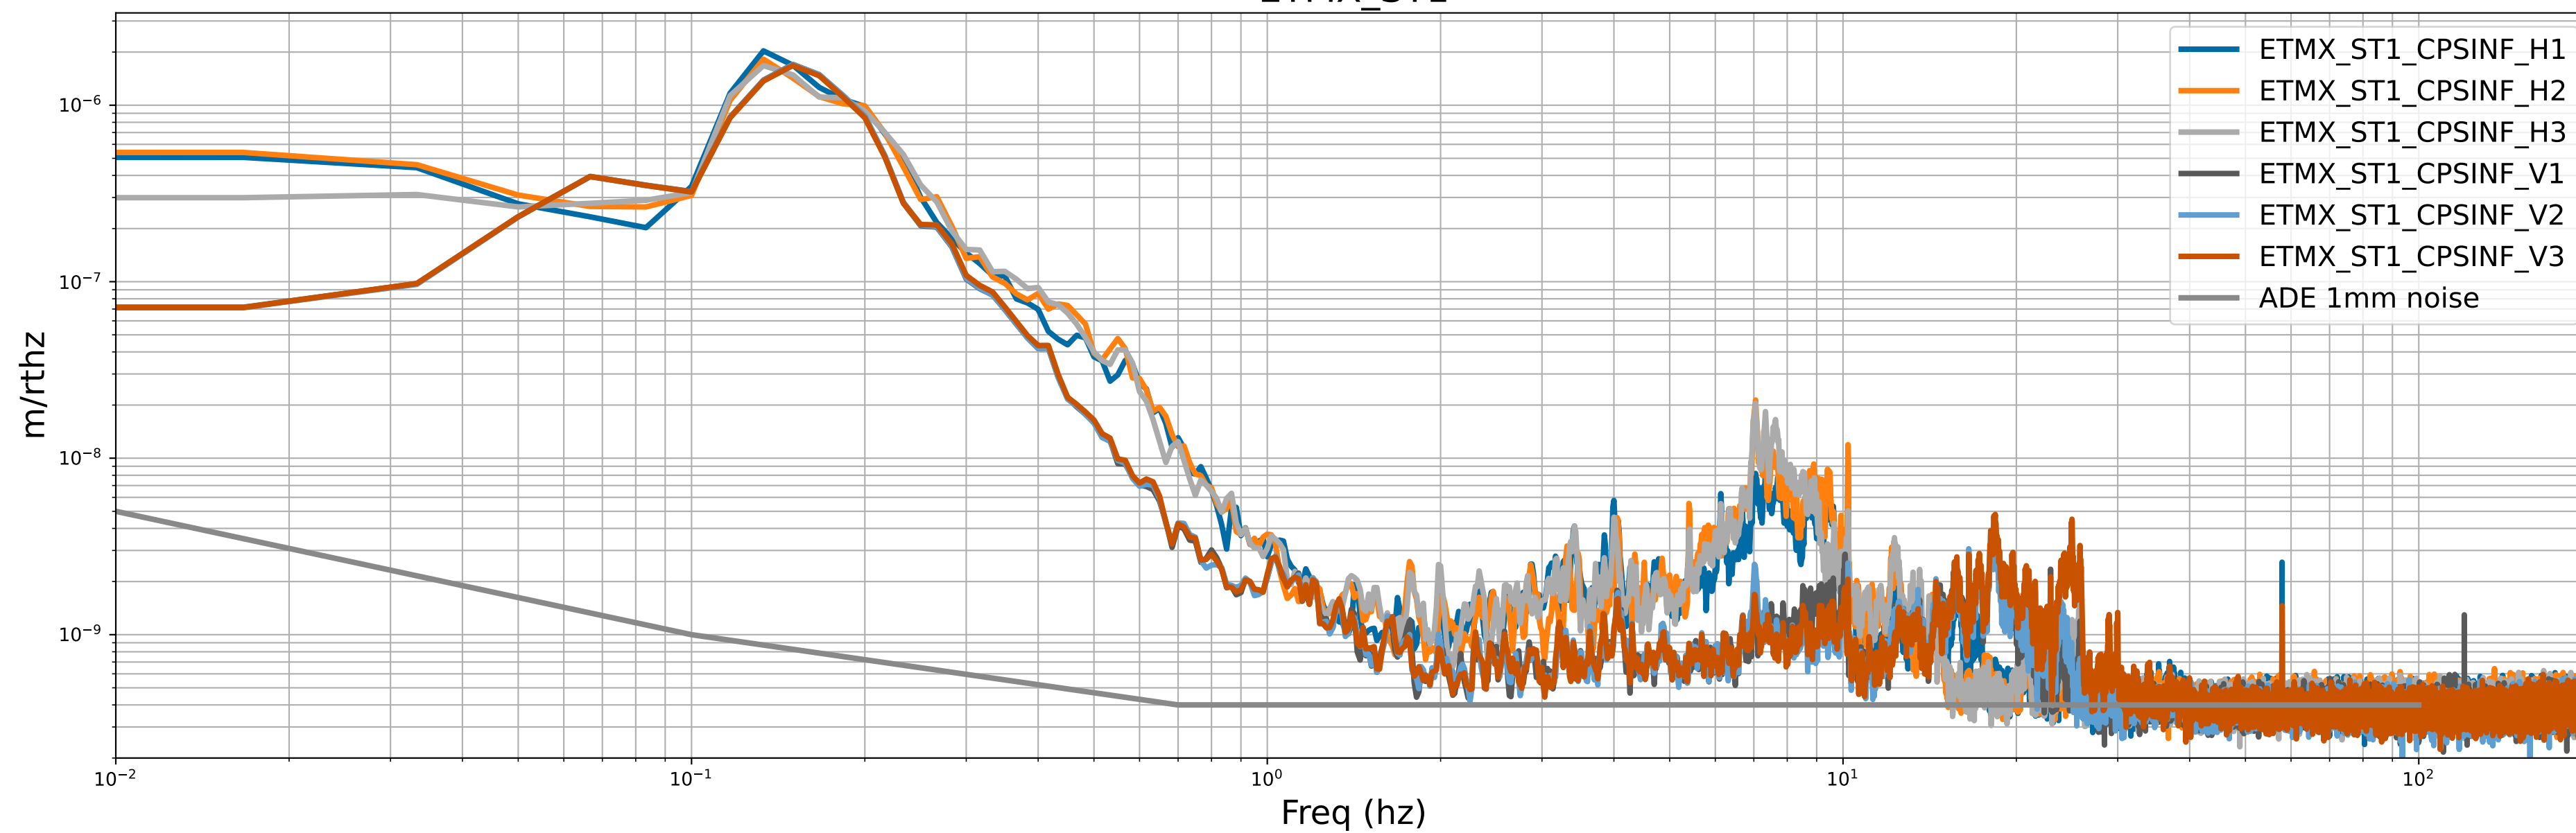

HAM2 CPS Spectra 1416308400 to 1416309000

calibration only >10hz

HAM3 CPS Spectra 1416308400 to 1416309000

calibration only >10hz

HAM4 CPS Spectra 1416308400 to 1416309000

calibration only >10hz

HAM5 CPS Spectra 1416308400 to 1416309000

calibration only >10hz

HAM6 CPS Spectra 1416308400 to 1416309000

calibration only >10hz

HAM7 CPS Spectra 1416308400 to 1416309000

calibration only >10hz

HAM8 CPS Spectra 1416308400 to 1416309000

calibration only >10hz

CPS Spectra 1416308400 to 1416309000

calibration only >10hz

CPS Spectra 1416308400 to 1416309000

ITMY_ST1

ITMY_ST2

calibration only >10hz

CPS Spectra 1416308400 to 1416309000

calibration only >10hz

CPS Spectra 1416308400 to 1416309000

ETMX_ST1

ETMX_ST2

calibration only >10hz

CPS Spectra 1416308400 to 1416309000

ETMY_ST1

ETMY_ST2

calibration only >10hz