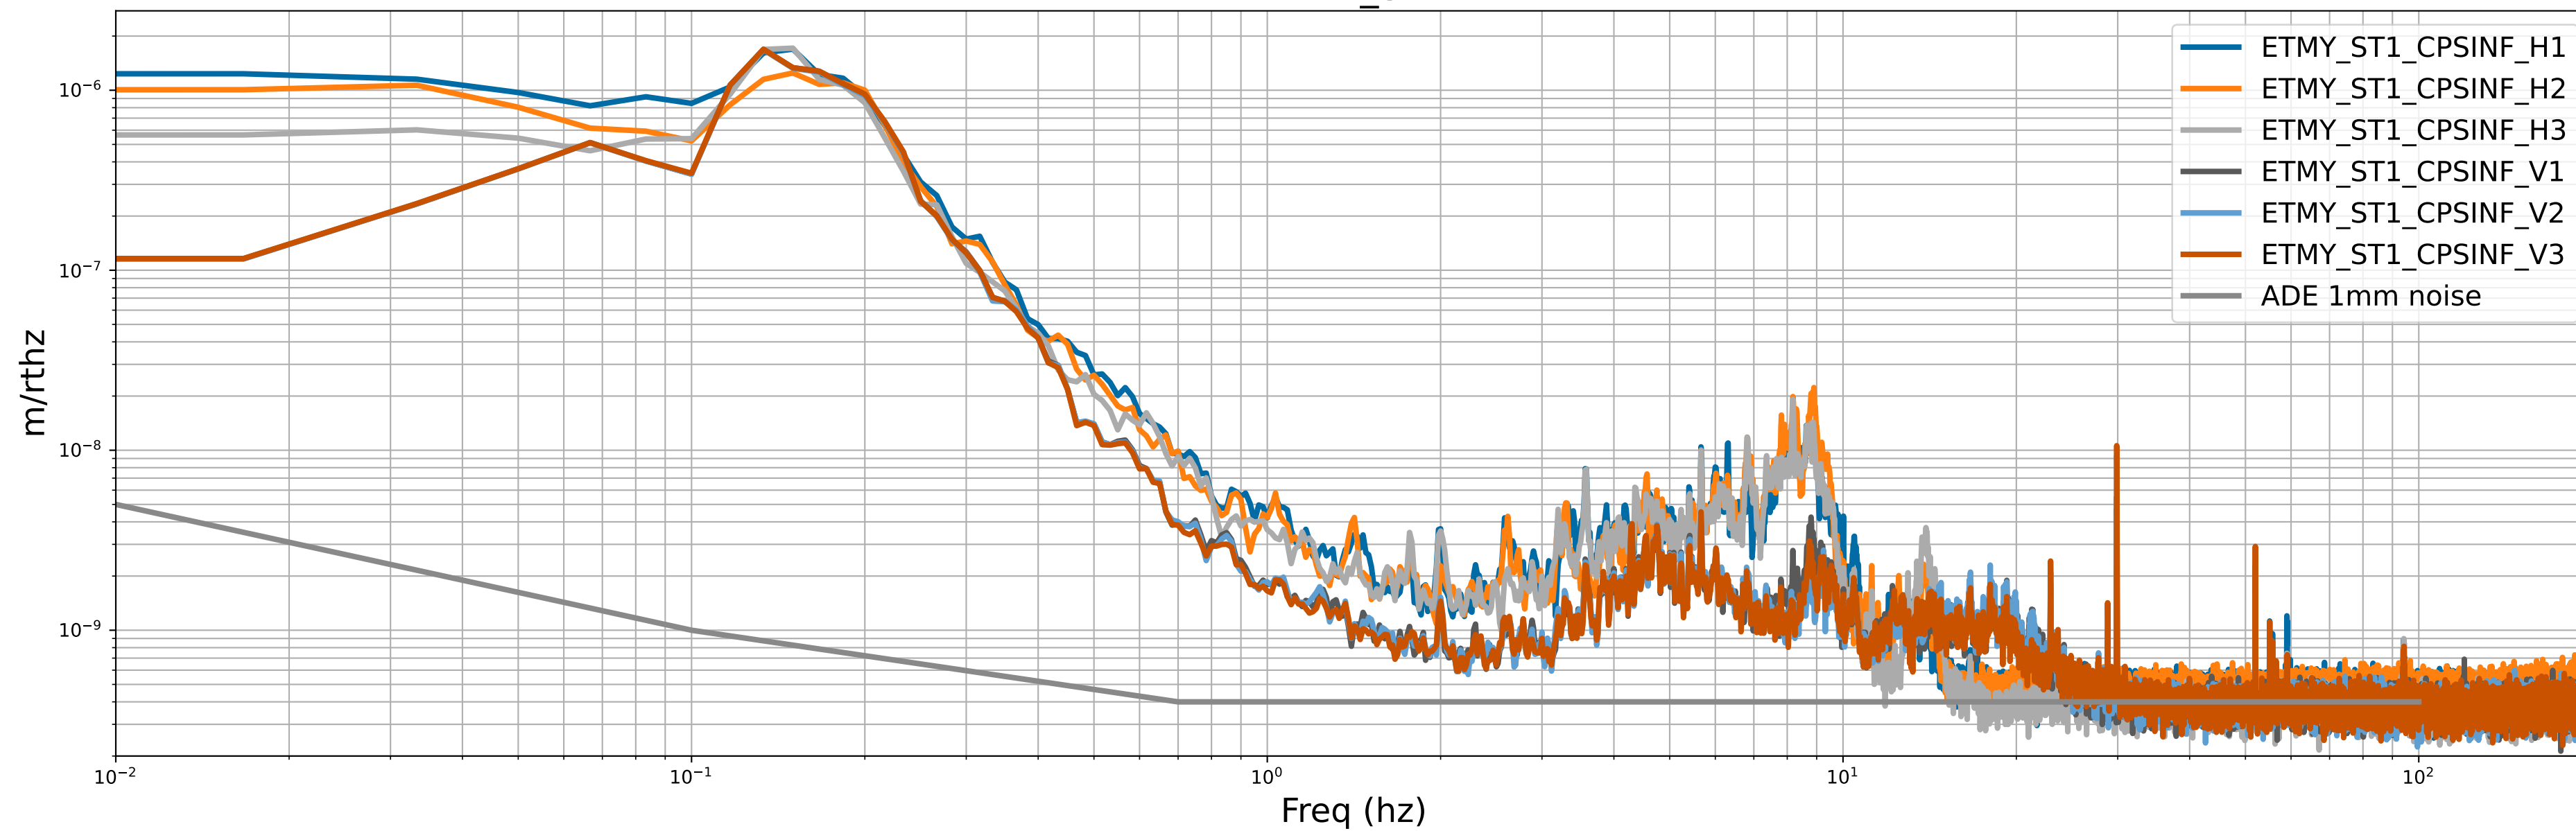

HAM2 CPS Spectra 1416308400 to 1416309000

calibration only >10hz

HAM3 CPS Spectra 1416308400 to 1416309000

calibration only >10hz

HAM4 CPS Spectra 1416308400 to 1416309000

calibration only >10hz

HAM5 CPS Spectra 1416308400 to 1416309000

CPS Spectra 1416308400 to 1416309000

calibration only >10hz

CPS Spectra 1416308400 to 1416309000

ITMY_ST1

ITMY_ST2

calibration only >10hz

CPS Spectra 1416308400 to 1416309000

calibration only >10hz

CPS Spectra 1416308400 to 1416309000

ETMX_ST1

ETMX_ST2

calibration only >10hz

CPS Spectra 1416308400 to 1416309000

ETMY_ST1

ETMY_ST2

calibration only >10hz