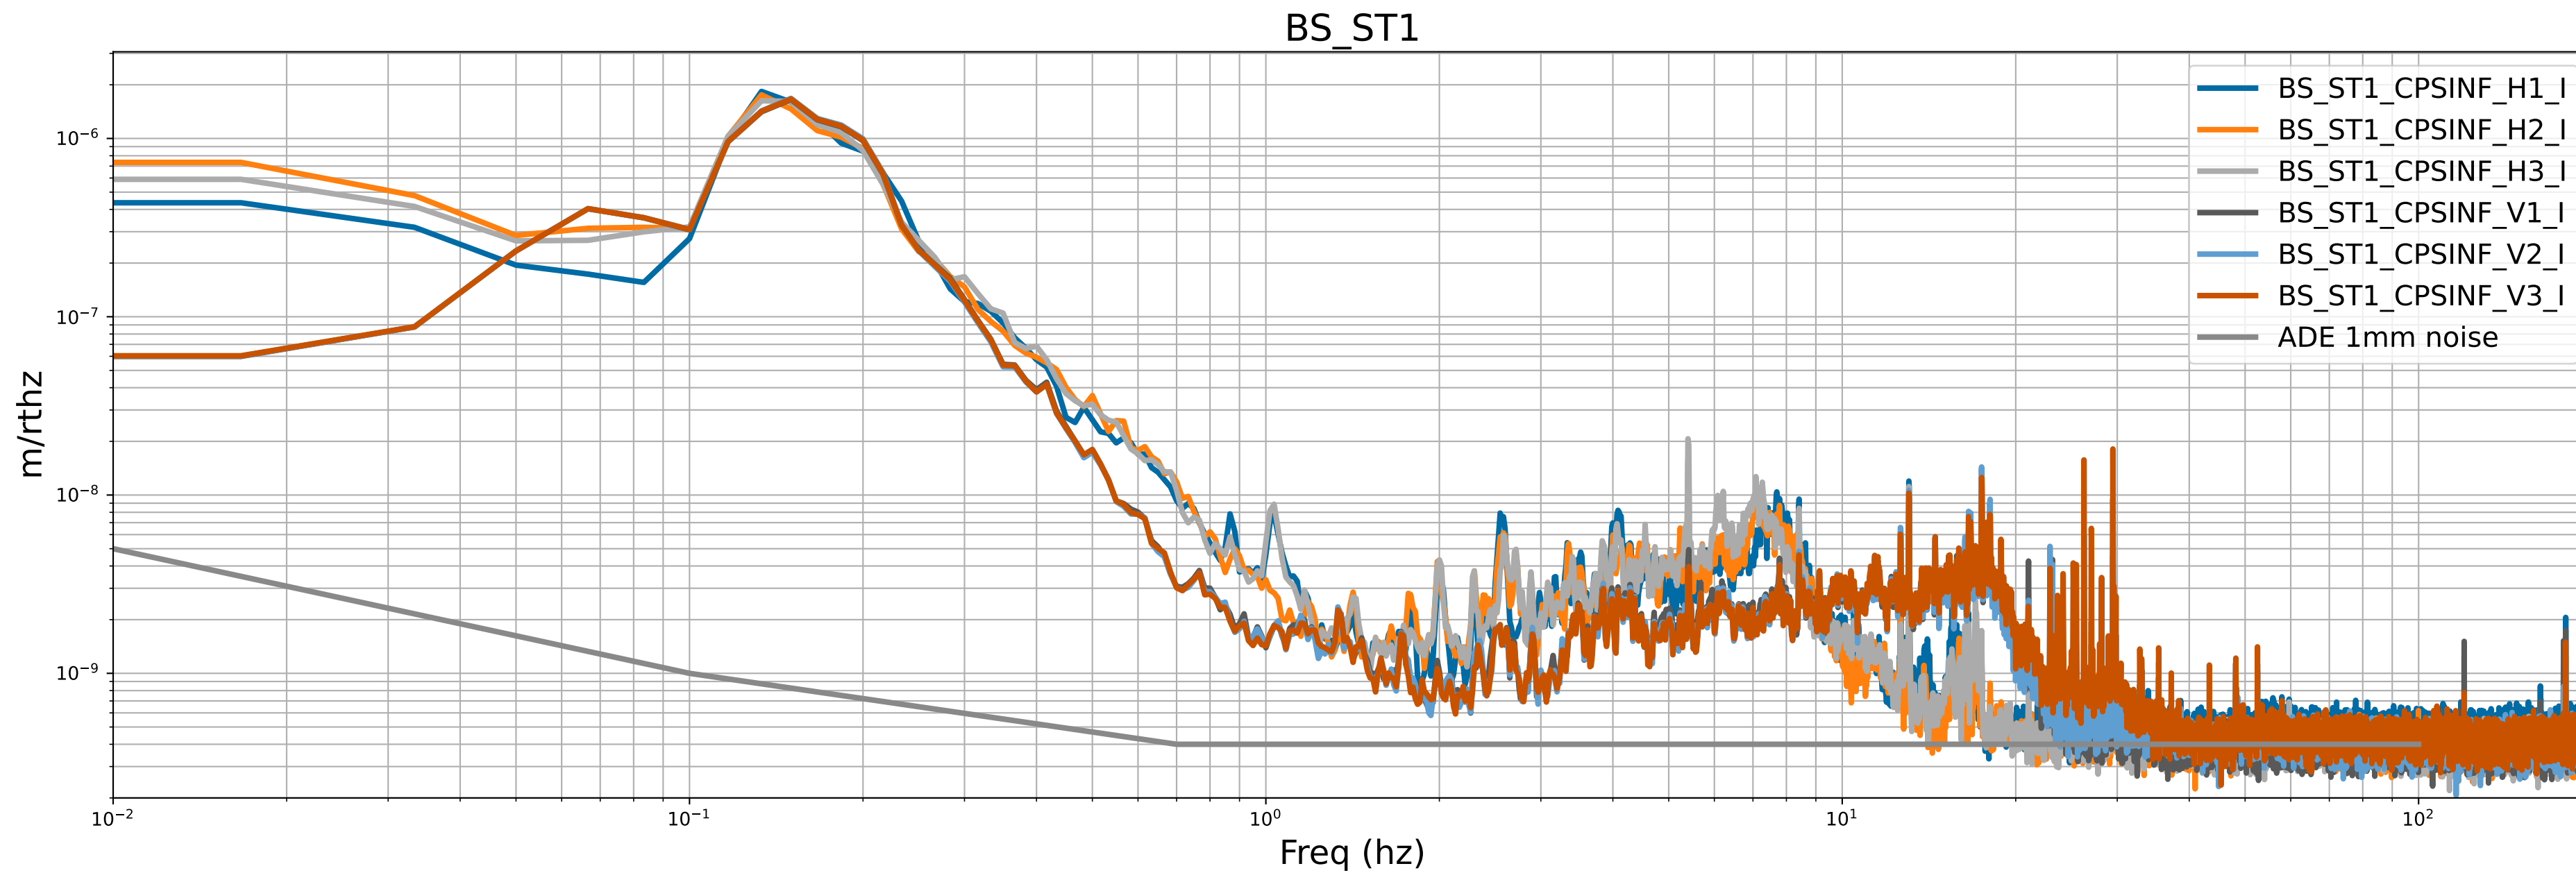

HAM2 CPS Spectra 1416308400 to 1416309000

calibration only >10hz

HAM3 CPS Spectra 1416308400 to 1416309000

calibration only >10hz

HAM4 CPS Spectra 1416308400 to 1416309000

calibration only >10hz

HAM5 CPS Spectra 1416308400 to 1416309000

calibration only >10hz

HAM6 CPS Spectra 1416308400 to 1416309000

calibration only >10hz

HAM7 CPS Spectra 1416308400 to 1416309000

calibration only >10hz

HAM8 CPS Spectra 1416308400 to 1416309000

calibration only >10hz

CPS Spectra 1416308400 to 1416309000

calibration only >10hz

CPS Spectra 1416308400 to 1416309000

ITMY_ST1

ITMY_ST2

calibration only >10hz

CPS Spectra 1416308400 to 1416309000

calibration only >10hz

CPS Spectra 1416308400 to 1416309000

ETMX_ST1

ETMX_ST2

calibration only >10hz

CPS Spectra 1416308400 to 1416309000

ETMY_ST1

ETMY_ST2

calibration only >10hz